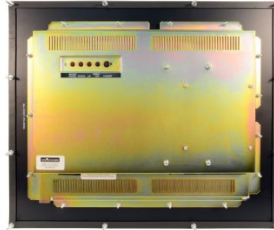

GALLERY IMAGES