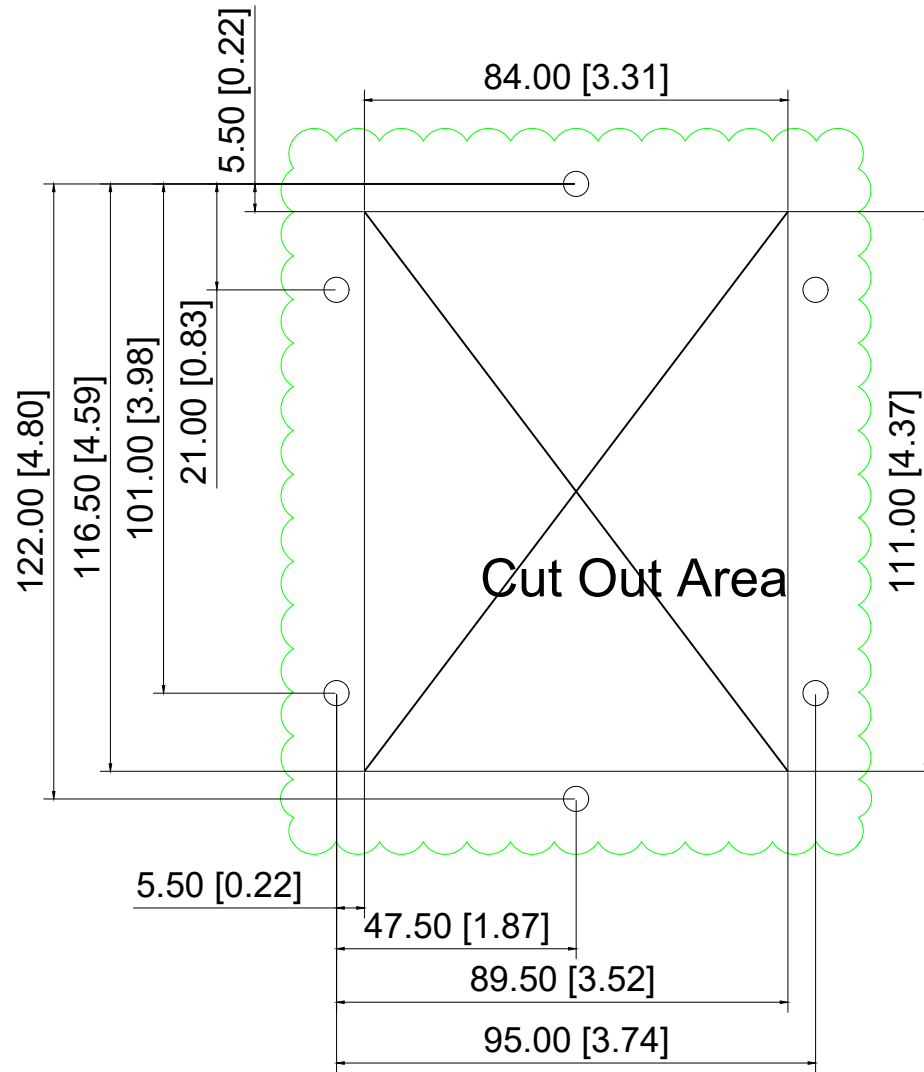

1 - 7550 Highway 27  
 Woodbridge, Ontario, L4H 0S2  
 Canada  
 Ph: +1 (888) 783-2584 [+1 (905) 264-9000]  
<https://www.stealth.com>

Drawing #	DWG-5139	Scale	1:1.5
Revision:	00	Units	mm [in]
Model:	TPX-PM	Cage	3AQ66
Title:	Dimensional Drawing	Page	1 of 2

Drawing #	DWG-5139	Scale	1:1.5
Revision:	00	Units	mm [in]
Model:	TPX-PM	Cage	3AQ66
Title:	Dimensional Drawing	Page	2 of 2