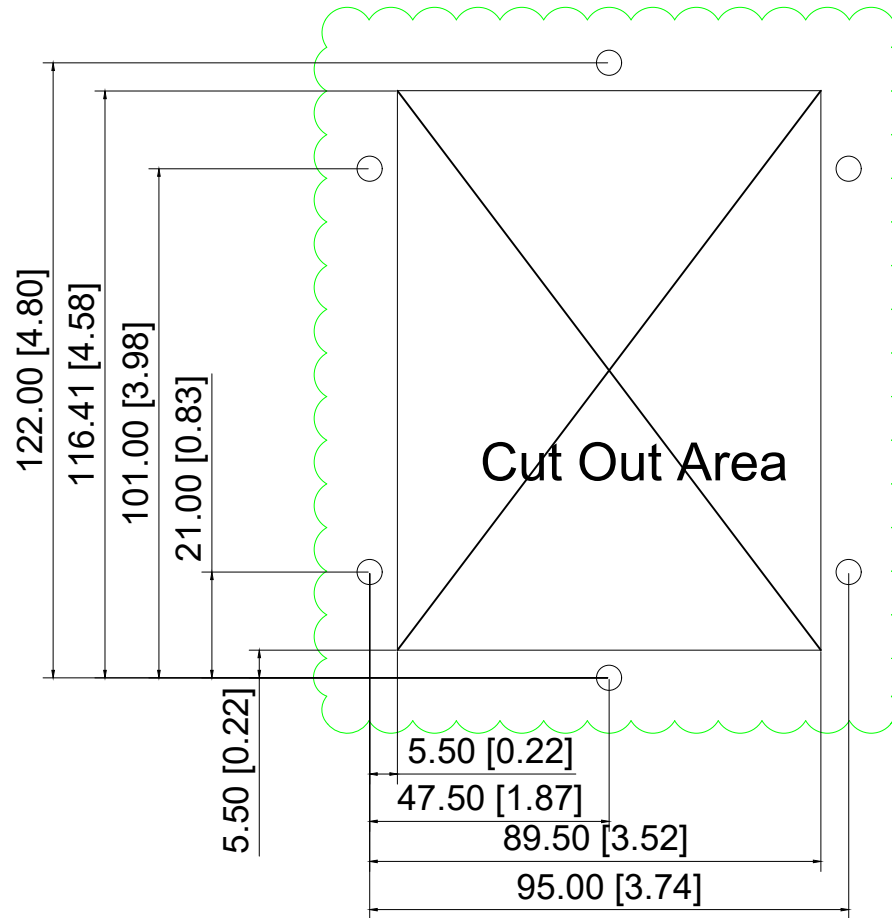

STEALTH

1 - 7550 Highway 27
Woodbridge, Ontario, L4H 0S2
Canada
Ph: +1 (888) 783-2584 [+1 (905) 264-9000]
<https://www.stealth.com>

Drawing #	DWG-5140	Scale	1:1
Revision:	00	Units	mm [in]
Model:	TBLX-PM	Cage	3AQ66
Title:	Dimensional Drawing	Page	1 of 2

Drawing #	DWG-5140	Scale	1:1.5
Revision:	00	Units	mm [in]
Model:	TBLX-PM	Cage	3AQ66
Title:	Dimensional Drawing	Page	2 of 2