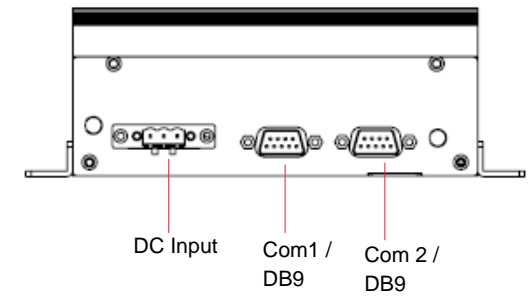

Top View

Side View

Bottom View

Front View

Rear View

1 - 7550 Highway 27
 Woodbridge, Ontario, L4H 0S2
 Canada
 Ph: +1 (888) 783-2584 [+1 (905) 264-9000]
<https://www.stealth.com>

Drawing #	DWG-5166	Scale	not at scale
Revision:	00	Units	mm [in]
Model:	LPC-915	Cage	3AQ66
Title:	Dimensional Drawing	Page	1 of 1