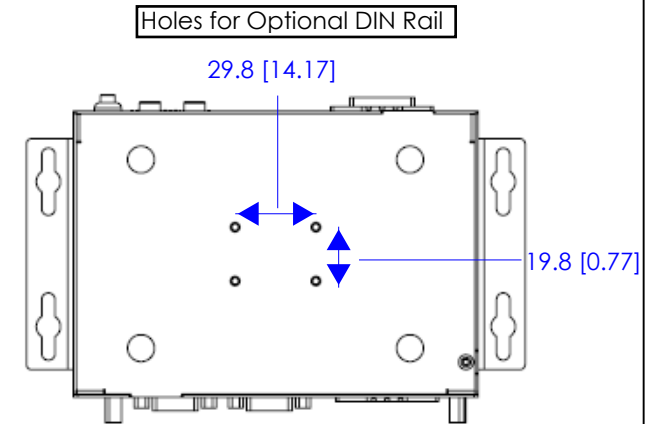

Top View

Side View

Bottom View

Front View

Rear View

1 - 7550 Highway 27
 Woodbridge, Ontario, L4H 0S2
 Canada
 Ph: +1 (888) 783-2584 [+1 (905) 264-9000]
<https://www.stealth.com>

Drawing #	DWG-5166	Scale	not at scale
Revision:	00	Units	mm [in]
Model:	LPC-915	Cage	3AQ66
Title:	Dimensional Drawing	Page	1 of 1