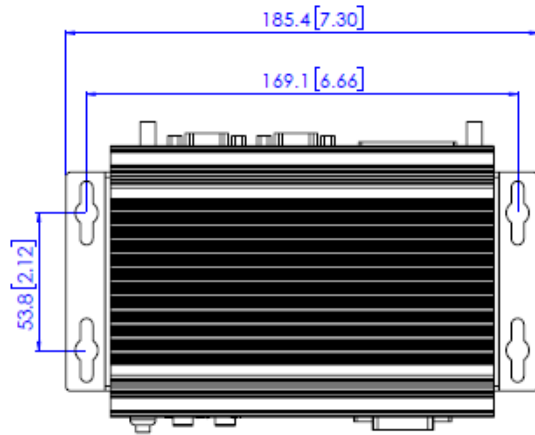

Top View

Side View

Bottom View

Front View

Rear View

1 - 7550 Highway 27
 Woodbridge, Ontario, L4H 0S2
 Canada
 Ph: +1 (888) 783-2584 [+1 (905) 264-9000]
<https://www.stealth.com>

Drawing #	DWG-5166	Scale	not at scale
Revision:	00	Units	mm [in]
Model:	LPC-915	Cage	3AQ66
Title:	Dimensional Drawing	Page	1 of 1