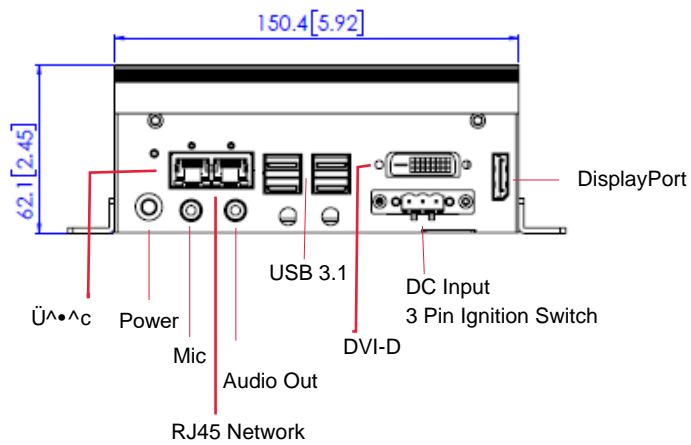

Top View

Side View

Bottom View

Front View

Rear View

1 - 7550 Highway 27
 Woodbridge, Ontario, L4H 0S2
 Canada
 Ph: +1 (888) 783-2584 [+1 (905) 264-9000]
<https://www.stealth.com>

Drawing #	DWG-5166	Scale	not at scale
Revision:	00	Units	mm [in]
Model:	LPC-915	Cage	3AQ66
Title:	Dimensional Drawing	Page	1 of 1