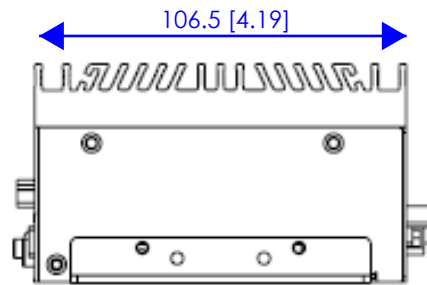

Top View

Side View

Bottom View

Front View

Rear View

1 - 7550 Highway 27
 Woodbridge, Ontario, L4H 0S2
 Canada
 Ph: +1 (888) 783-2584 [+1 (905) 264-9000]
<https://www.stealth.com>

Drawing #	DWG-5166	Scale	not at scale
Revision:	00	Units	mm [in]
Model:	LPC-915	Cage	3AQ66
Title:	Dimensional Drawing	Page	1 of 1