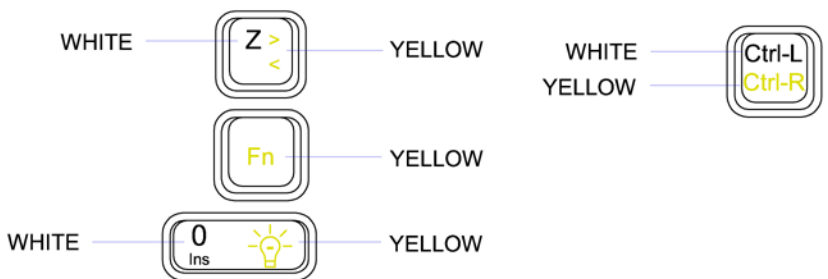

KEY FINDER BAR:
 0.140" x 0.020"
 0.015" HEIGHT

- NOTES:
- 1) BASE MATERIAL IS NON-CONDUCTIVE CLEAR SILICONE RUBBER. THE BACKGROUND COLOR IS BLACK
 - 2) SAME MECHANICAL DIMENSIONS AS 102-SLK Overlay
 - 3) YELLOW IS PANTONE YELLOW 102C
 - 4) ALL TEXT IS WHITE, UNLESS OTHERWISE NOTED