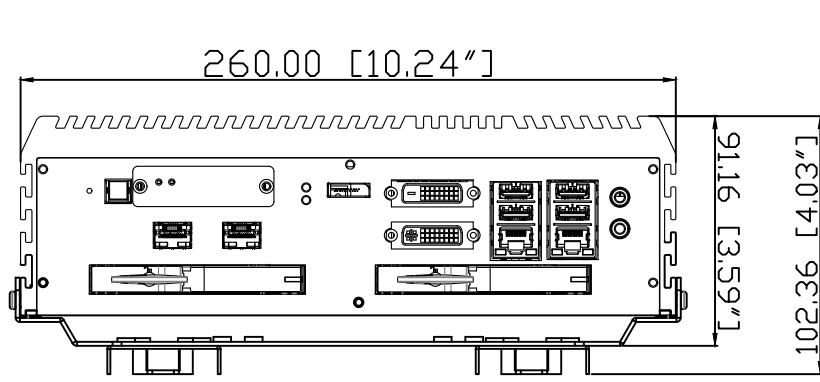

STEALTH

1 - 7550 Highway 27
 Woodbridge, Ontario, L4H 0S2
 Canada
 Ph: +1 (888) 783-2584 [+1 (905) 264-9000]
<https://www.stealth.com>

Drawing #	DWG-5145	Scale	1:2.5
Revision:	00	Units	mm [in]
Model:	LPC-96x	Cage	3AQ66
Title:	Dimensional Drawing	Page	1 of 2

DIN Rail

VESA Bracket

1 - 7550 Highway 27
 Woodbridge, Ontario, L4H 0S2
 Canada
 Ph: +1 (888) 783-2584 [+1 (905) 264-9000]
<https://www.stealth.com>

Drawing #	DWG-5145	Scale	1:3
Revision:	00	Units	mm [in]
Model:	LPC-96x	Cage	3AQ66
Title:	Dimensional Drawing	Page	2 of 2