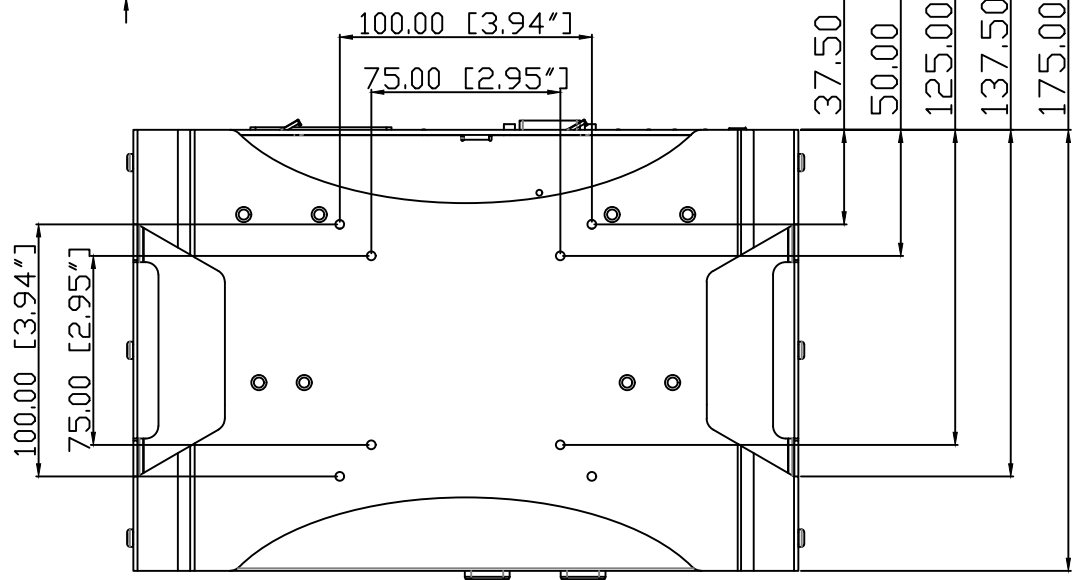

STEALTH

1 - 7550 Highway 27
 Woodbridge, Ontario, L4H 0S2
 Canada
 Ph: +1 (888) 783-2584 [+1 (905) 264-9000]
<https://www.stealth.com>

Drawing #	DWG-5145	Scale	1:2.5
Revision:	00	Units	mm [in]
Model:	LPC-96x	Cage	3AQ66
Title:	Dimensional Drawing	Page	1 of 2

DIN Rail

VESA Bracket

1 - 7550 Highway 27
 Woodbridge, Ontario, L4H 0S2
 Canada
 Ph: +1 (888) 783-2584 [+1 (905) 264-9000]
<https://www.stealth.com>

Drawing #	DWG-5145	Scale	1:3
Revision:	00	Units	mm [in]
Model:	LPC-96x	Cage	3AQ66
Title:	Dimensional Drawing	Page	2 of 2