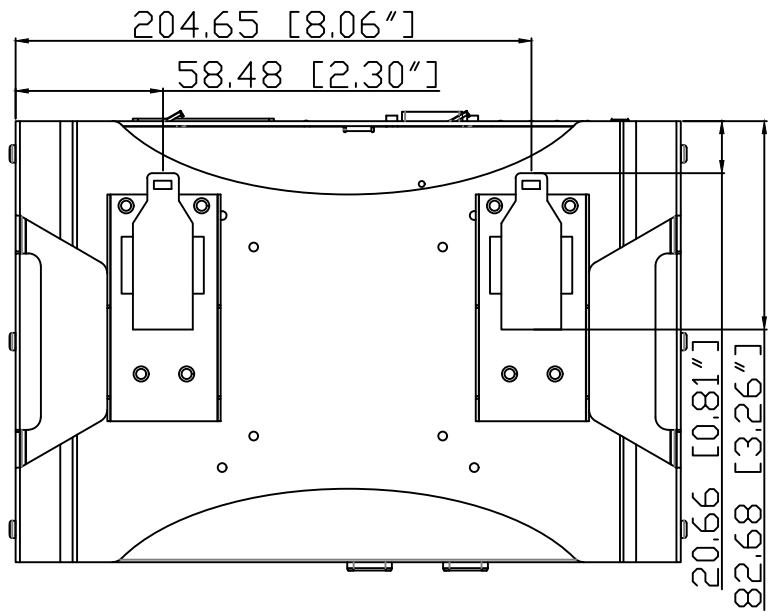

STEALTH

1 - 7550 Highway 27
 Woodbridge, Ontario, L4H 0S2
 Canada
 Ph: +1 (888) 783-2584 [+1 (905) 264-9000]
<https://www.stealth.com>

Drawing #	DWG-5145	Scale	1:2.5
Revision:	00	Units	mm [in]
Model:	LPC-96x	Cage	3AQ66
Title:	Dimensional Drawing	Page	1 of 2

DIN Rail

VESA Bracket

1 - 7550 Highway 27
 Woodbridge, Ontario, L4H 0S2
 Canada
 Ph: +1 (888) 783-2584 [+1 (905) 264-9000]
<https://www.stealth.com>

Drawing #	DWG-5145	Scale	1:3
Revision:	00	Units	mm [in]
Model:	LPC-96x	Cage	3AQ66
Title:	Dimensional Drawing	Page	2 of 2