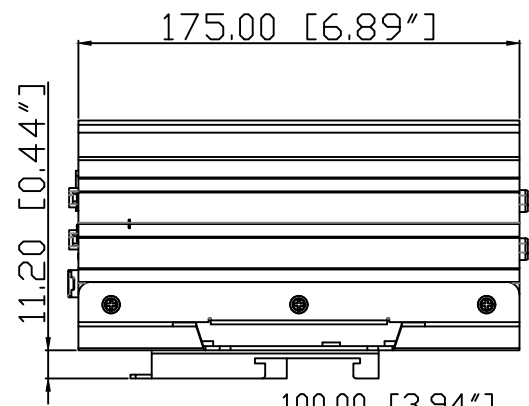

STEALTH

1 - 7550 Highway 27
 Woodbridge, Ontario, L4H 0S2
 Canada
 Ph: +1 (888) 783-2584 [+1 (905) 264-9000]
<https://www.stealth.com>

Drawing #	DWG-5145	Scale	1:2.5
Revision:	00	Units	mm [in]
Model:	LPC-96x	Cage	3AQ66
Title:	Dimensional Drawing	Page	1 of 2

DIN Rail

VESA Bracket

1 - 7550 Highway 27
 Woodbridge, Ontario, L4H 0S2
 Canada
 Ph: +1 (888) 783-2584 [+1 (905) 264-9000]
<https://www.stealth.com>

Drawing #	DWG-5145	Scale	1:3
Revision:	00	Units	mm [in]
Model:	LPC-96x	Cage	3AQ66
Title:	Dimensional Drawing	Page	2 of 2