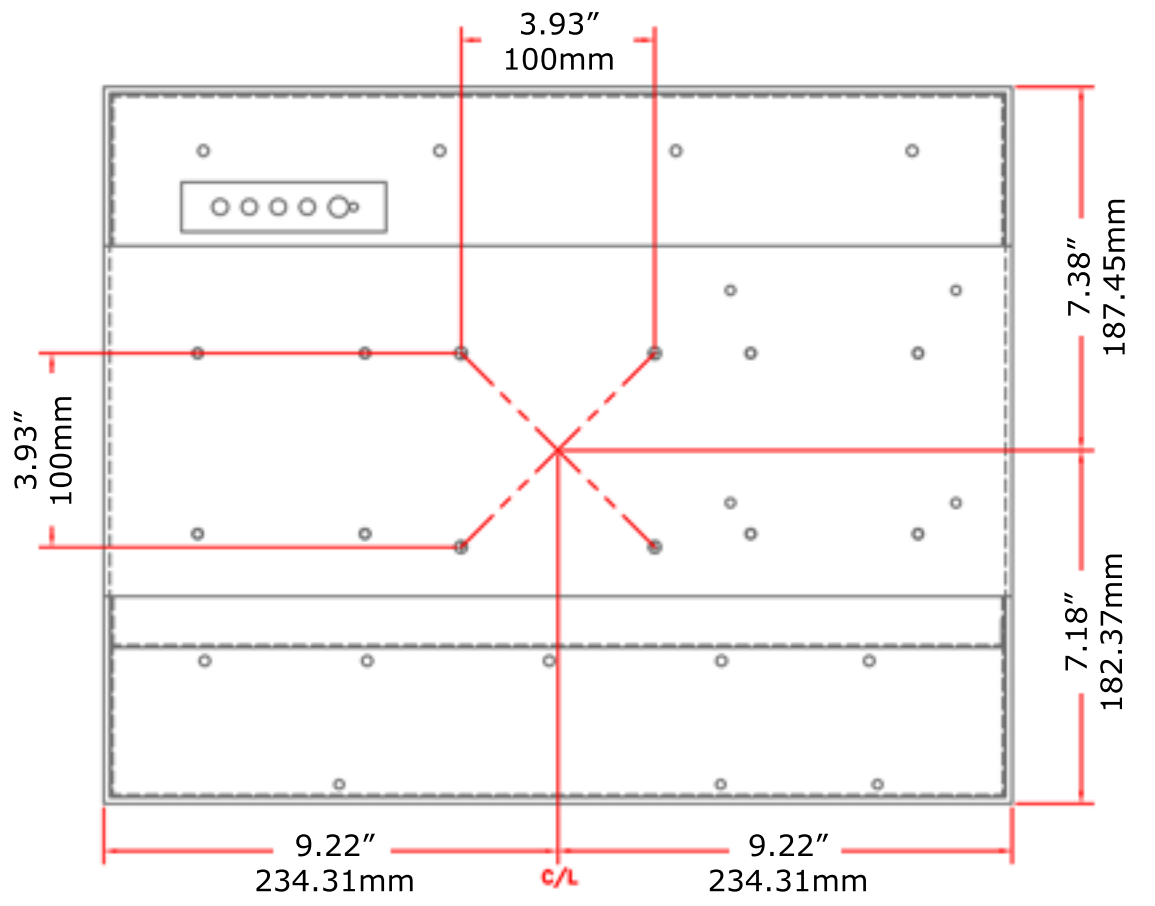

FRONT VIEW

REAR VIEW WITH VISA MOUNTING

SIDE VIEW

SIDE VIEW

With optional mounting bracket for LittlePC

BOTTOM VIEW

19" Tufftouch LCD Monitor

Model # TT-1901
 Scale Not to Scale
 Date May 14, 2015
 Drawn by Andrew Pakula
 Drawing # DWG-5085-REV-00-TT-1901

All dimensions shown in Inches and Millimeters