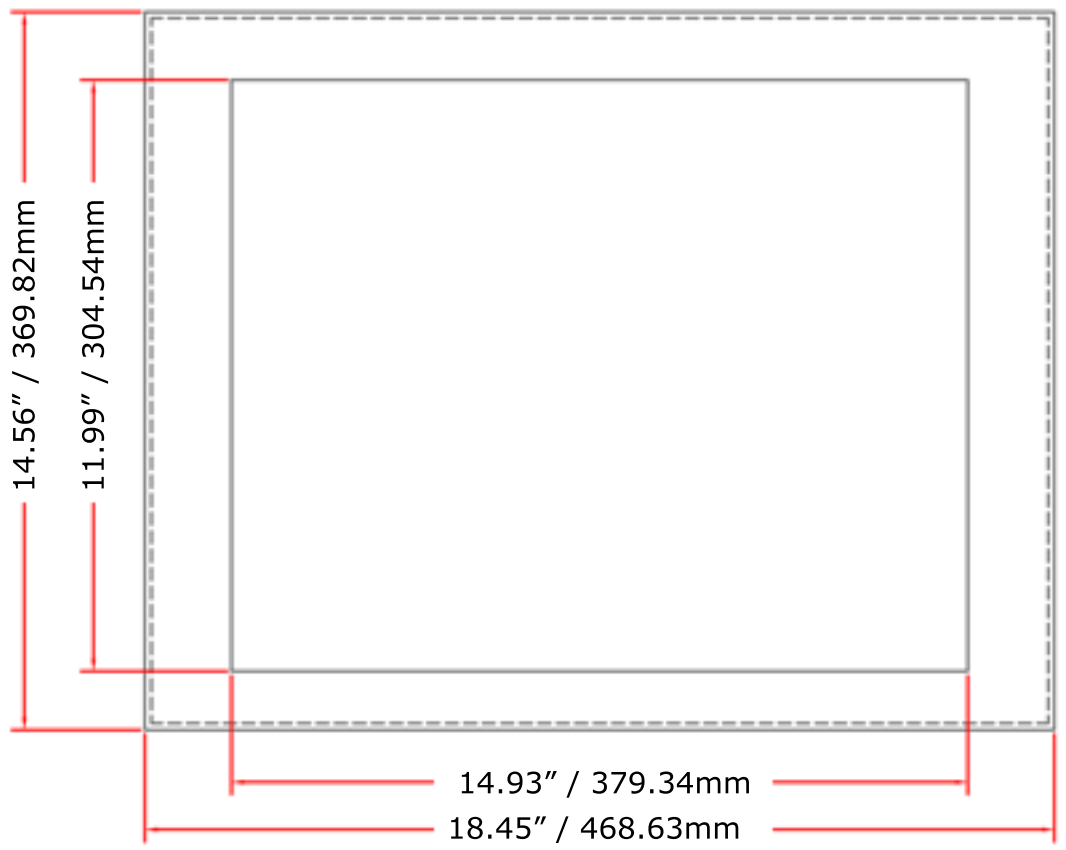

FRONT VIEW

REAR VIEW WITH VISA MOUNTING

SIDE VIEW

SIDE VIEW

With optional mounting bracket for LittlePC

BOTTOM VIEW

19" Tufftouch LCD Monitor

Model # TT-1901
 Scale Not to Scale
 Date May 14, 2015
 Drawn by Andrew Pakula
 Drawing # DWG-5085-REV-00-TT-1901

All dimensions shown in Inches and Millimeters