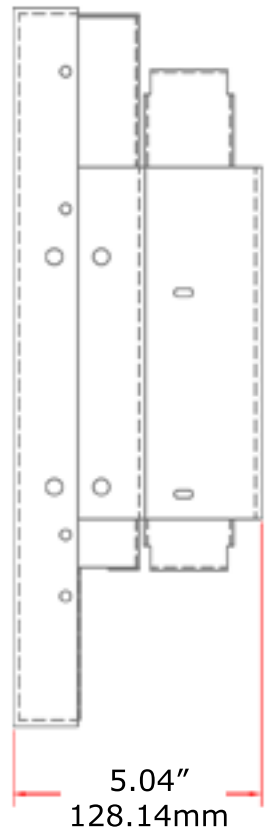

FRONT VIEW

REAR VIEW WITH VISA MOUNTING

SIDE VIEW

SIDE VIEW

With optional mounting bracket for LittlePC

BOTTOM VIEW

19" Tufftouch LCD Monitor

Model # TT-1901
 Scale Not to Scale
 Date May 14, 2015
 Drawn by Andrew Pakula
 Drawing # DWG-5085-REV-00-TT-1901

All dimensions shown in Inches and Millimeters