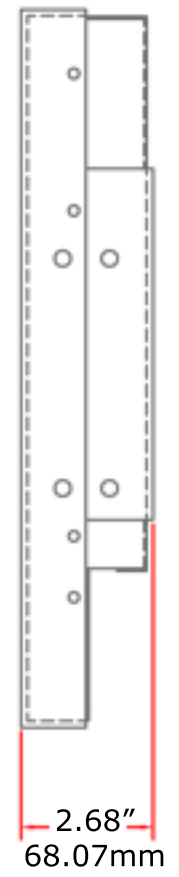

FRONT VIEW

REAR VIEW WITH VISA MOUNTING

SIDE VIEW

SIDE VIEW

With optional mounting bracket for LittlePC

BOTTOM VIEW

19" Tufftouch LCD Monitor

Model # TT-1901
 Scale Not to Scale
 Date May 14, 2015
 Drawn by Andrew Pakula
 Drawing # DWG-5085-REV-00-TT-1901

All dimensions shown in Inches and Millimeters