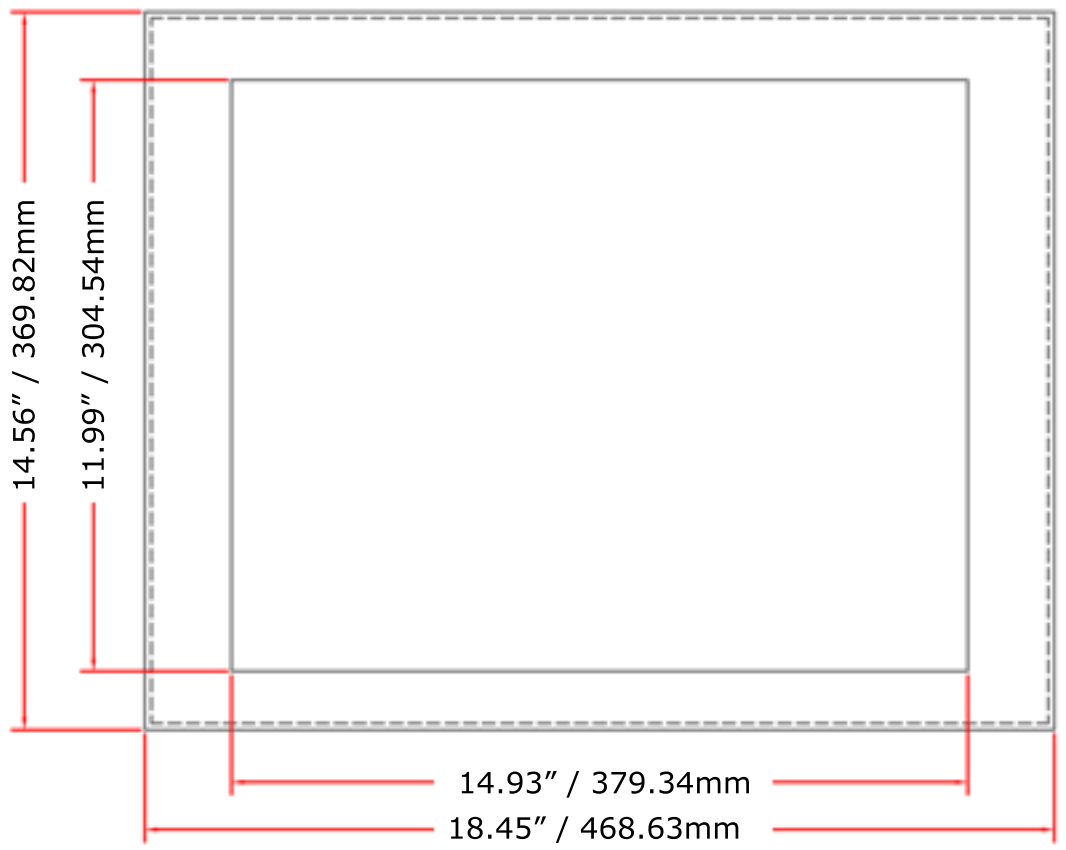

FRONT VIEW

REAR VIEW WITH VISA MOUNTING

SIDE VIEW

SIDE VIEW

With optional mounting bracket for LittlePC

BOTTOM VIEW

# 19" Tufftouch LCD Monitor

Model # TT-1900  
 Scale Not to Scale  
 Date February 25, 2014  
 Drawn by Andrew Pakula  
 Drawing # DWG-5083-REV-00-TT-1900

*All dimensions shown in Inches and Millimeters*