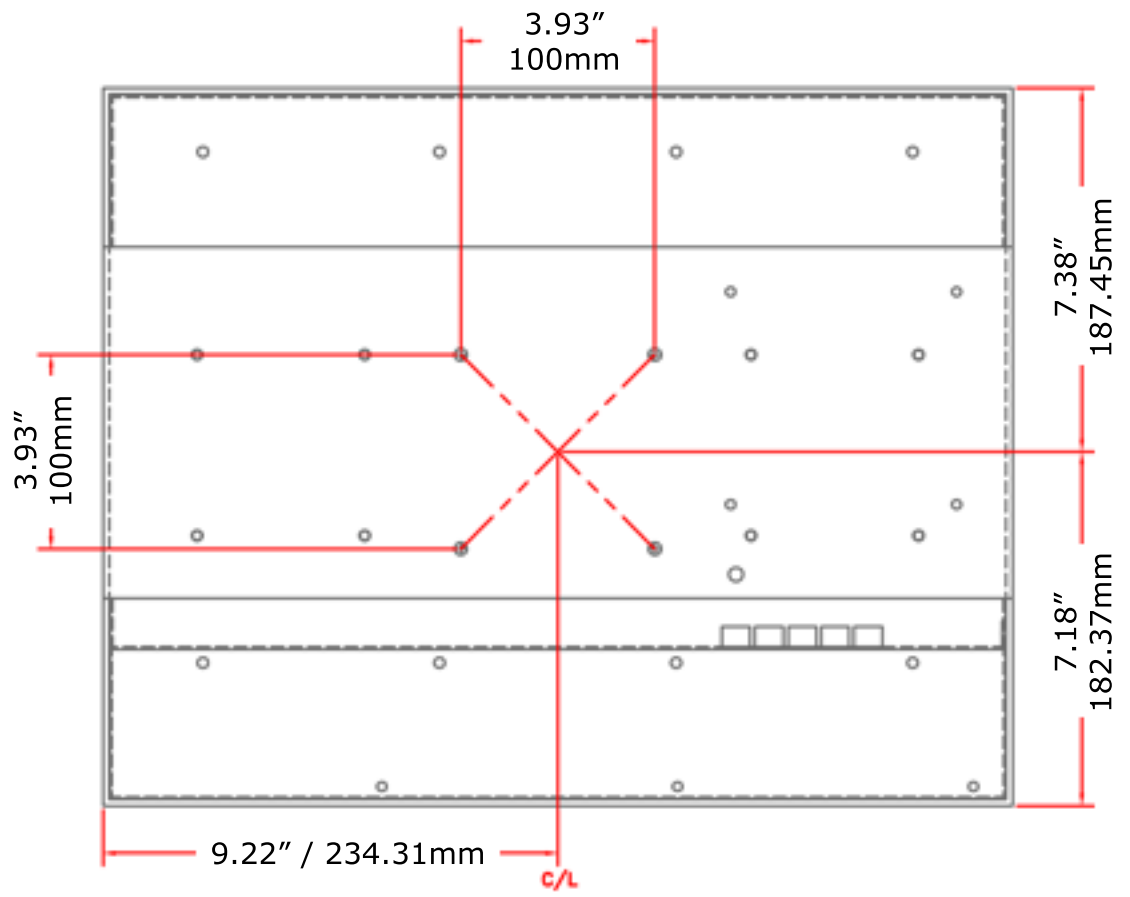

FRONT VIEW

REAR VIEW WITH VISA MOUNTING

SIDE VIEW

SIDE VIEW

With optional mounting bracket for LittlePC

BOTTOM VIEW

# 19" Tufftouch LCD Monitor

Model # TT-1900  
 Scale Not to Scale  
 Date February 25, 2014  
 Drawn by Andrew Pakula  
 Drawing # DWG-5083-REV-00-TT-1900

*All dimensions shown in Inches and Millimeters*