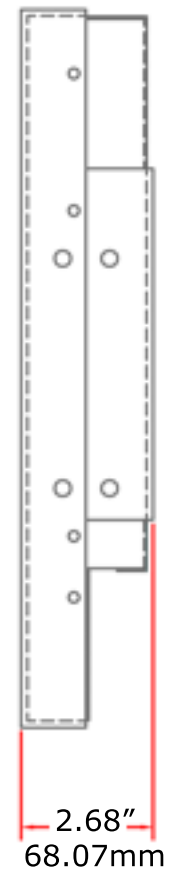

FRONT VIEW

REAR VIEW WITH VISA MOUNTING

SIDE VIEW

SIDE VIEW

With optional mounting bracket for LittlePC

BOTTOM VIEW

# 19" Tufftouch LCD Monitor

Model # TT-1900  
 Scale Not to Scale  
 Date February 25, 2014  
 Drawn by Andrew Pakula  
 Drawing # DWG-5083-REV-00-TT-1900

*All dimensions shown in Inches and Millimeters*