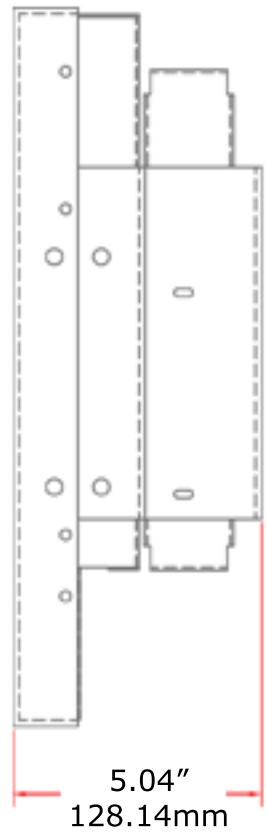

FRONT VIEW

REAR VIEW WITH VISA MOUNTING

SIDE VIEW

SIDE VIEW

With optional mounting bracket for LittlePC

BOTTOM VIEW

# 19" Tufftouch LCD Monitor

Model # TT-1900  
 Scale Not to Scale  
 Date February 25, 2014  
 Drawn by Andrew Pakula  
 Drawing # DWG-5083-REV-00-TT-1900

*All dimensions shown in Inches and Millimeters*