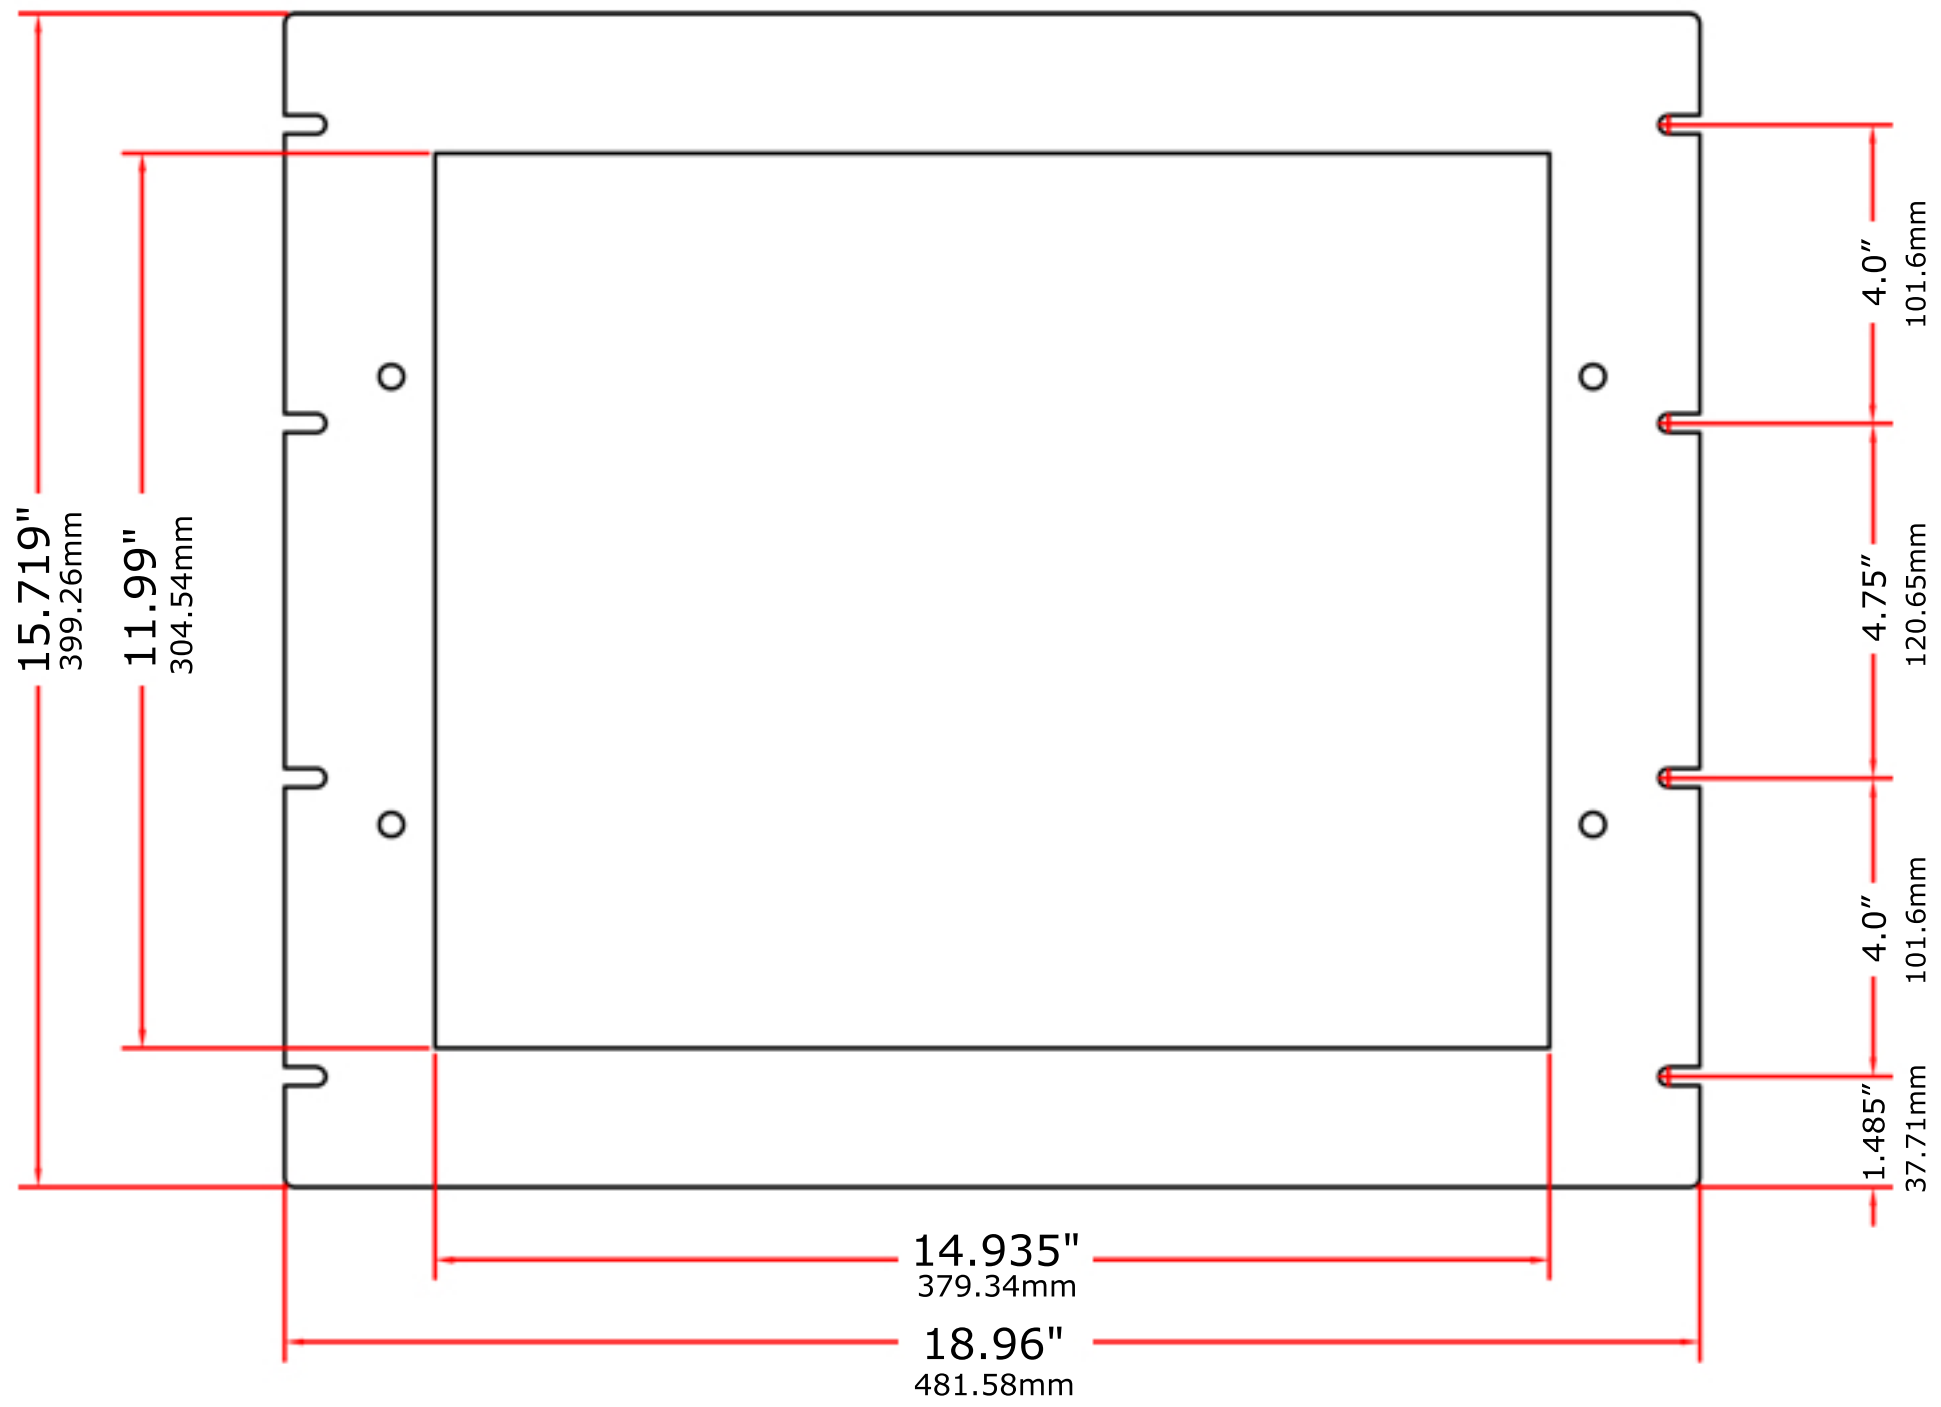

FRONT VIEW

All dimensions shown in Inches and Millimeters

Note: Max Depth = 3.0" / 76.2mm

Model #	SV-190xxx-RM *	* Models Covered:
Scale	Not to Scale	SV-1900P-RM, SV-1900P2-RM,
Date	January 7, 2020	SV-1900P3-RM, SV-1900PL-RM,
Drawn by	Andrew Pakula	SV-1901-RM, SV-1905-RM
Drawing #	DWG-5041-REV-07-SV190xxx-RM	

19" Rack Mount LCD Monitor