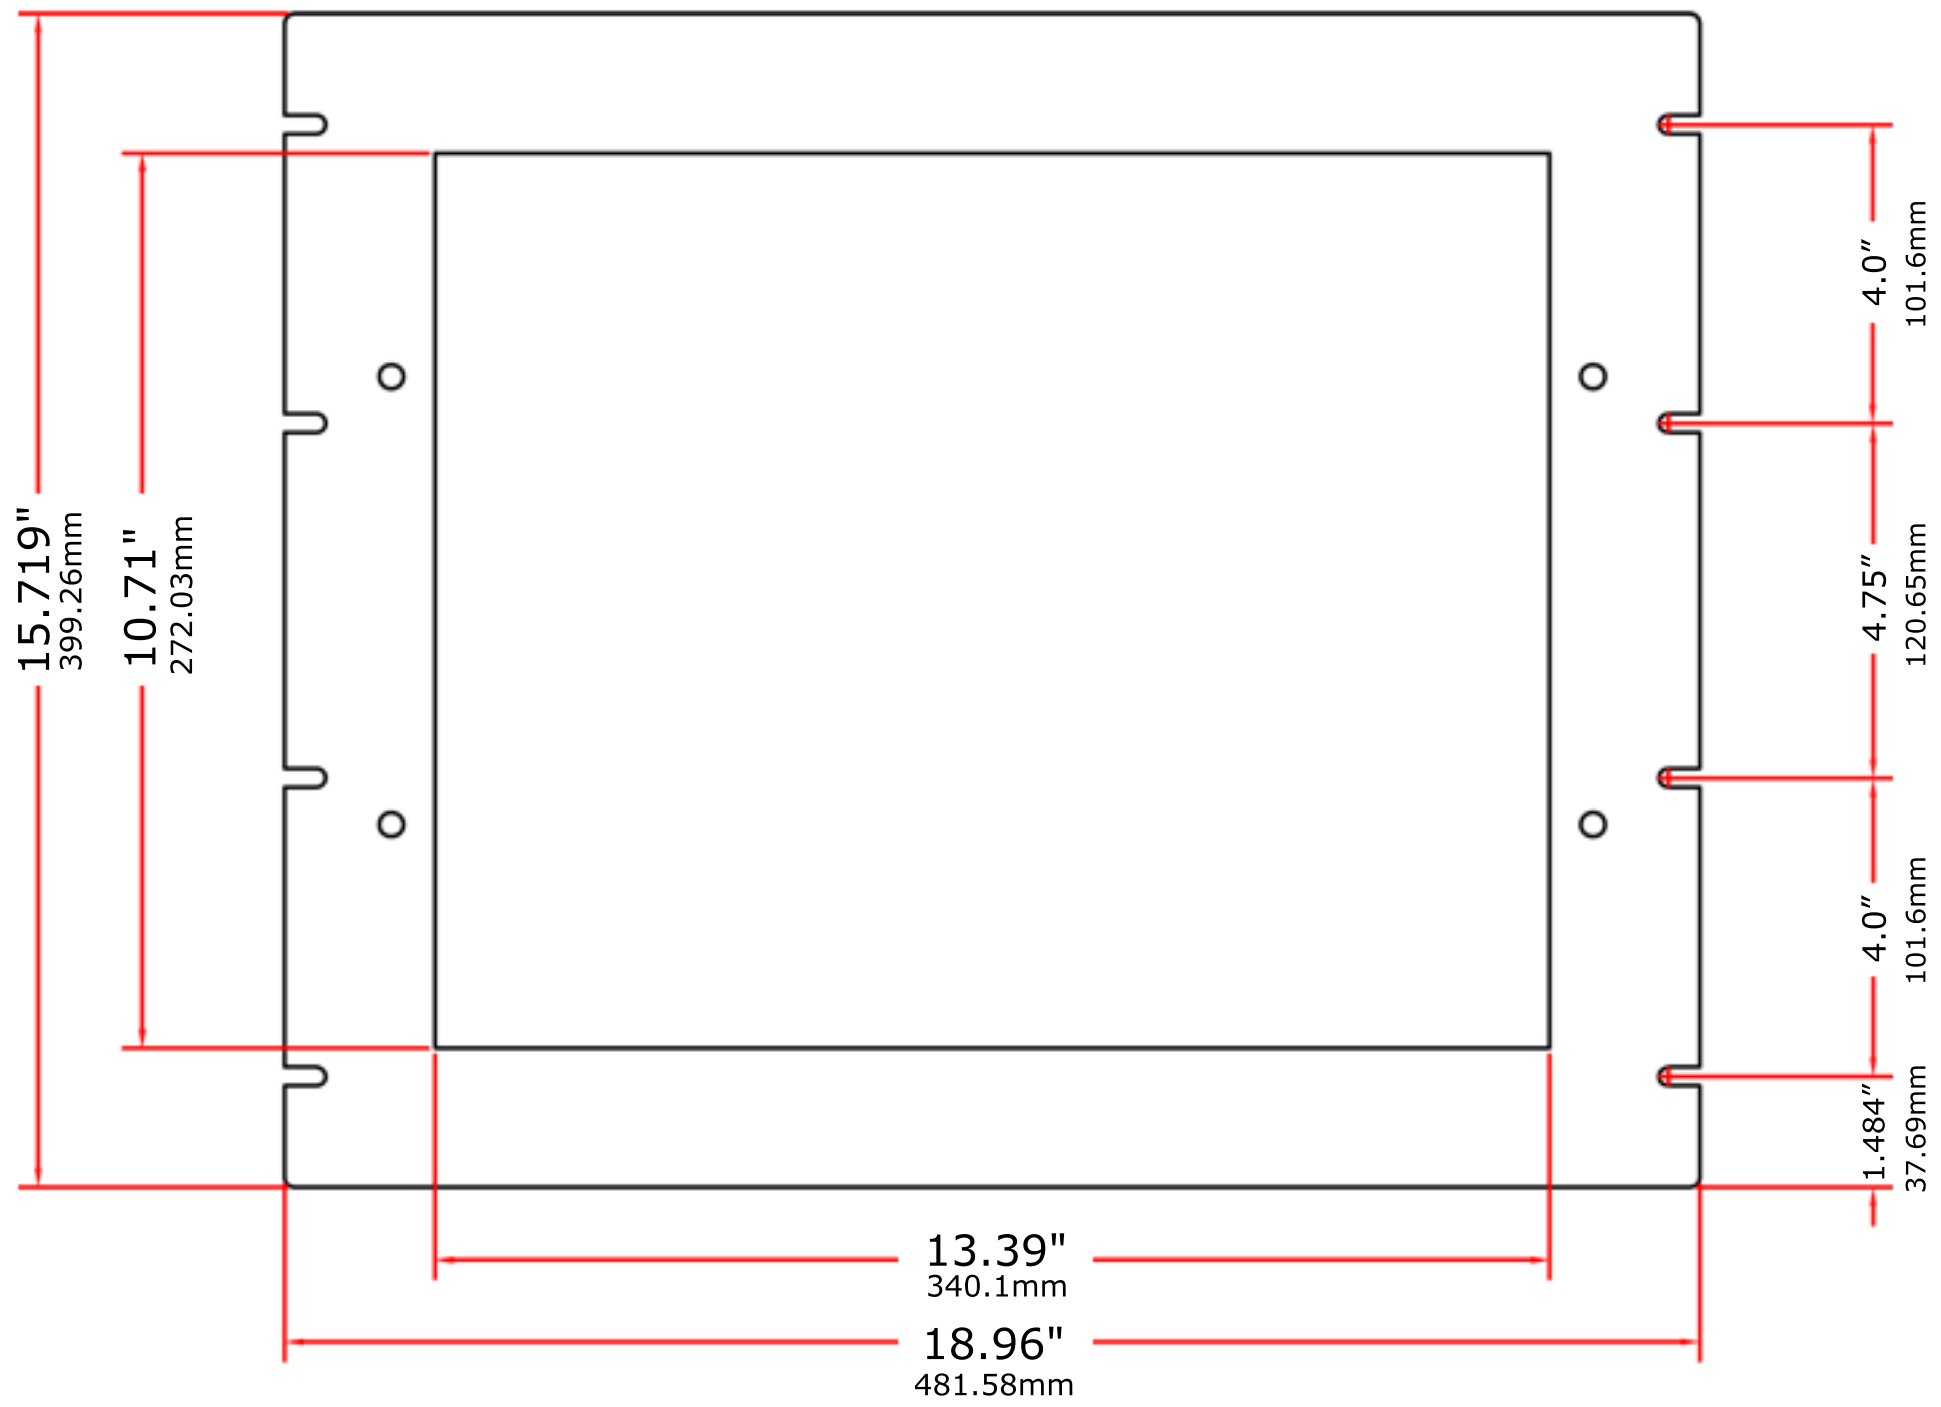

FRONT VIEW

All dimensions shown in Inches and Millimeters

Note: Max Depth = 3.0" / 76.2mm

Model #	SV-170xxx-RM *	* Models Covered: SV-1700P-RM SV-1700P2-RM SV-1701-RM
Scale	Not to Scale	
Date	December 15, 2014	
Drawn by	Andrew Pakula	
Drawing #	DWG-5021-REV-05-SV170xxx-RM	

17" Rack Mount LCD Monitor