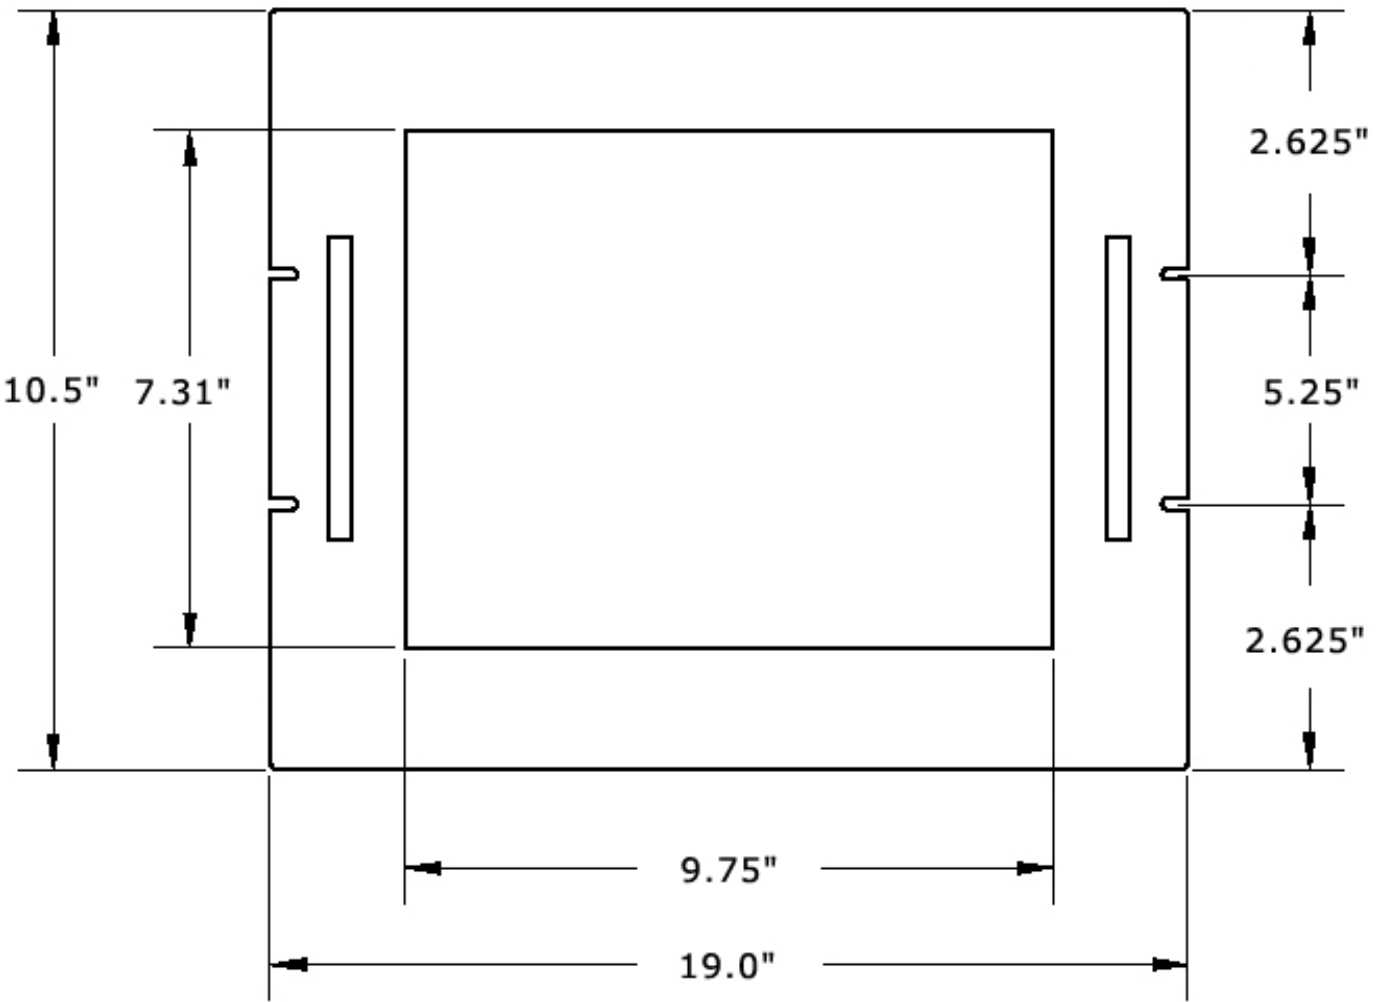

12" Rack Mount LCD Monitor

FRONT VIEW

SIDE VIEW

All dimensions shown in Inches

Model # SV1200-RM

Scale Not to Scale

Date December 4, 2003

Drawn by Andrew Pakula

Drawing # DWG-5007-REV-0-SV1200-RM

Page 1 of 1