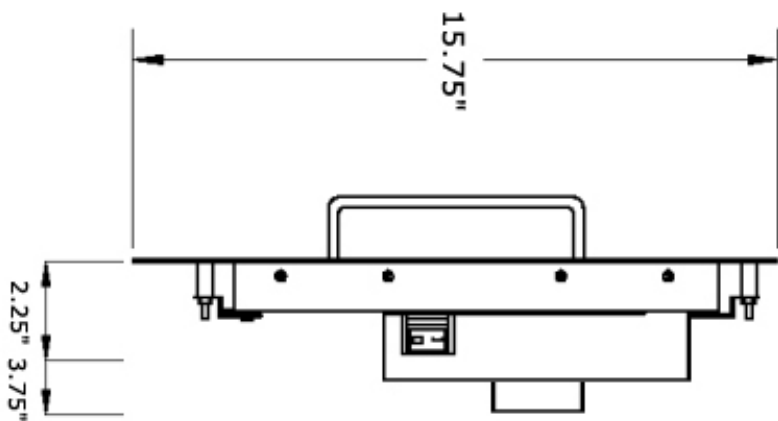

12" Rack Mount LCD Monitor

FRONT VIEW

SIDE VIEW

All dimensions shown in Inches

Model # SV1200-RM

Scale Not to Scale

Date December 4, 2003

Drawn by Andrew Pakula

Drawing # DWG-5007-REV-0-SV1200-RM

Page 1 of 1