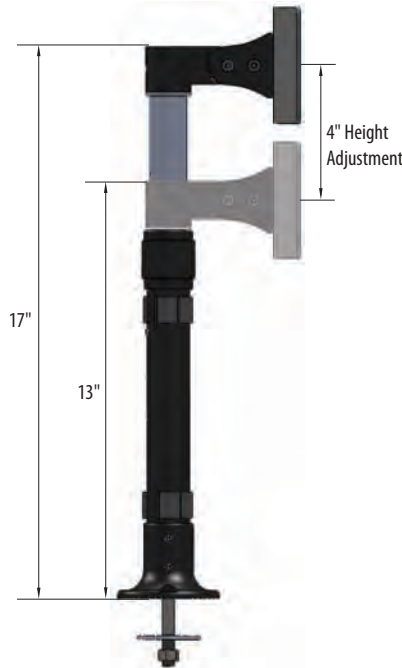

**COMPACT VERTICAL DESK MOUNT - BLACK**

Streamline and functional, this LCD mount extends vertically through a range of 13 - 17 inches, providing ergonomic comfort for a variety of users. Free up valuable work space by mounting the LCD over the desk.

**BENEFITS**

- Easy one-touch movement of LCDs up to 20 pounds
- Full range of ergonomic adjustment including tilt and rotation

- 1 Desk mount
- 2 Height adjustable
- 3 Adjustable LCD

LCD HEIGHT ADJUSTMENT	LCD MAX WEIGHT	LCD ROTATION	LCD PIVOT	LCD TILT RANGE	MOUNTING STANDARD
4"	20 lbs	270 degrees	270 degrees	65 degrees	Vesa 75mm/75mm

<b>SPECIFICATIONS</b>	Shipping Weight: 6 lbs	Box Dimensions: 20" x 6" x 6"	Product Warranty: 1 Year
-----------------------	------------------------	-------------------------------	--------------------------