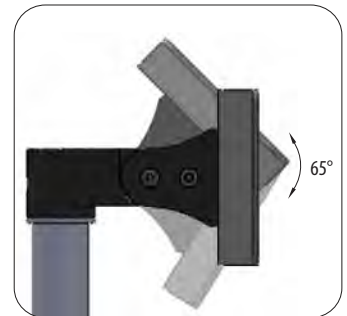

**COMPACT VERTICAL DESK MOUNT - BLACK**

Streamline and functional, this LCD mount extends vertically through a range of 13 - 17 inches, providing ergonomic comfort for a variety of users. Free up valuable work space by mounting the LCD over the desk.

**BENEFITS**

- Easy one-touch movement of LCDs up to 20 pounds
- Full range of ergonomic adjustment including tilt and rotation

- 1 Desk mount
- 2 Height adjustable
- 3 Adjustable LCD

LCD HEIGHT ADJUSTMENT	LCD MAX WEIGHT	LCD ROTATION	LCD PIVOT	LCD TILT RANGE	MOUNTING STANDARD
4"	20 lbs	270 degrees	270 degrees	65 degrees	Vesa 75mm/75mm