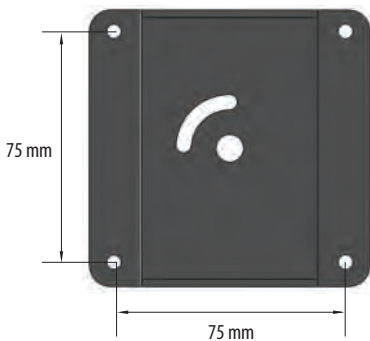

**COMPACT VERTICAL DESK MOUNT - BLACK**

Streamline and functional, this LCD mount extends vertically through a range of 13 - 17 inches, providing ergonomic comfort for a variety of users. Free up valuable work space by mounting the LCD over the desk.

**BENEFITS**

- Easy one-touch movement of LCDs up to 20 pounds
- Full range of ergonomic adjustment including tilt and rotation

- 1 Desk mount
- 2 Height adjustable
- 3 Adjustable LCD

LCD HEIGHT ADJUSTMENT	LCD MAX WEIGHT	LCD ROTATION	LCD PIVOT	LCD TILT RANGE	MOUNTING STANDARD
4"	20 lbs	270 degrees	270 degrees	65 degrees	Vesa 75mm/75mm

<b>SPECIFICATIONS</b>	Shipping Weight: 6 lbs	Box Dimensions: 20" x 6" x 6"	Product Warranty: 1 Year
-----------------------	------------------------	-------------------------------	--------------------------