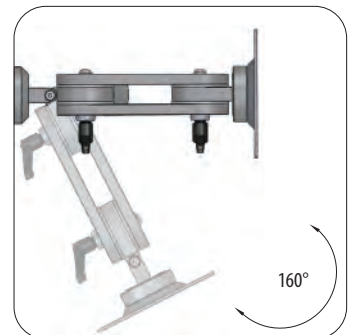

RX UNIVERSAL WALL MOUNT - SILVER

This LCD mount frees up space and provides optimal viewing for a variety of users. Reposition your LCD with ease of movement to get your screen where it's required the most.

BENEFITS

- 8 inch vertical range of motion
- Folds up to 3.5 inches from the wall
- Aluminum construction with anodized finish
- Portrait and landscape viewing

- 1 LCD rotation from portrait to landscape
- 2 Height adjustable
- 3 Adjustment handles

 LCD HEIGHT ADJUSTMENT	 LCD MAX WEIGHT	 LCD ROTATION	 LCD PIVOT	 LCD TILT RANGE	 MOUNTING STANDARD
8"	25 lbs	360 degrees	180 degrees	180 degrees	Vesa 75mm/100mm

SPECIFICATIONS	Shipping Weight: 4 lbs	Box Dimensions: 8 x 6 x 4	Product Warranty: 1 Year
----------------	------------------------	---------------------------	--------------------------