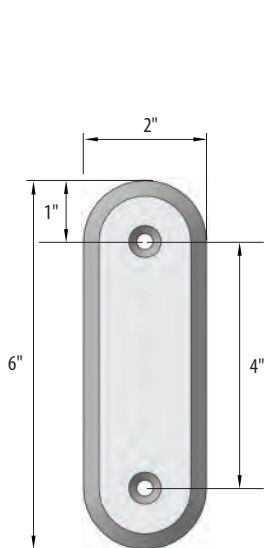

RX UNIVERSAL WALL MOUNT - SILVER

This LCD mount frees up space and provides optimal viewing for a variety of users. Reposition your LCD with ease of movement to get your screen where it's required the most.

BENEFITS

- 8 inch vertical range of motion
- Folds up to 3.5 inches from the wall
- Aluminum construction with anodized finish
- Portrait and landscape viewing

- 1 LCD rotation from portrait to landscape
- 2 Height adjustable
- 3 Adjustment handles

 LCD HEIGHT ADJUSTMENT	 LCD MAX WEIGHT	 LCD ROTATION	 LCD PIVOT	 LCD TILT RANGE	 MOUNTING STANDARD
8"	25 lbs	360 degrees	180 degrees	180 degrees	Vesa 75mm/100mm

SPECIFICATIONS	Shipping Weight: 4 lbs	Box Dimensions: 8 x 6 x 4	Product Warranty: 1 Year
----------------	------------------------	---------------------------	--------------------------