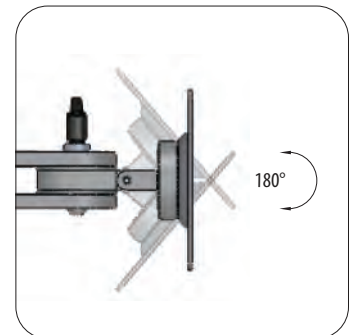

RX UNIVERSAL WALL MOUNT - SILVER

This LCD mount frees up space and provides optimal viewing for a variety of users. Reposition your LCD with ease of movement to get your screen where it's required the most.

BENEFITS

- 8 inch vertical range of motion
- Folds up to 3.5 inches from the wall
- Aluminum construction with anodized finish
- Portrait and landscape viewing

- 1 LCD rotation from portrait to landscape
- 2 Height adjustable
- 3 Adjustment handles

 LCD HEIGHT ADJUSTMENT	 LCD MAX WEIGHT	 LCD ROTATION	 LCD PIVOT	 LCD TILT RANGE	 MOUNTING STANDARD
8"	25 lbs	360 degrees	180 degrees	180 degrees	Vesa 75mm/100mm

SPECIFICATIONS	Shipping Weight: 4 lbs	Box Dimensions: 8 x 6 x 4	Product Warranty: 1 Year
----------------	------------------------	---------------------------	--------------------------