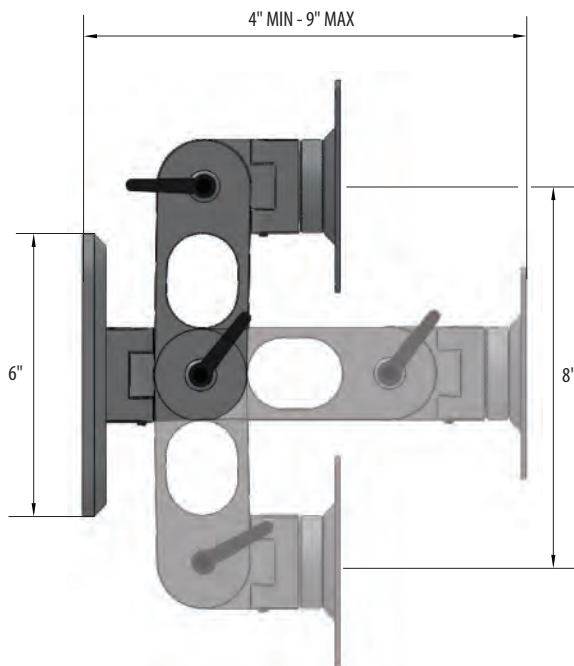

RX UNIVERSAL WALL MOUNT - SILVER

This LCD mount frees up space and provides optimal viewing for a variety of users. Reposition your LCD with ease of movement to get your screen where it's required the most.

BENEFITS

- 8 inch vertical range of motion
- Folds up to 3.5 inches from the wall
- Aluminum construction with anodized finish
- Portrait and landscape viewing

- 1 LCD rotation from portrait to landscape
- 2 Height adjustable
- 3 Adjustment handles

 LCD HEIGHT ADJUSTMENT	 LCD MAX WEIGHT	 LCD ROTATION	 LCD PIVOT	 LCD TILT RANGE	 MOUNTING STANDARD
8"	25 lbs	360 degrees	180 degrees	180 degrees	Vesa 75mm/100mm

SPECIFICATIONS	Shipping Weight: 4 lbs	Box Dimensions: 8 x 6 x 4	Product Warranty: 1 Year
----------------	------------------------	---------------------------	--------------------------