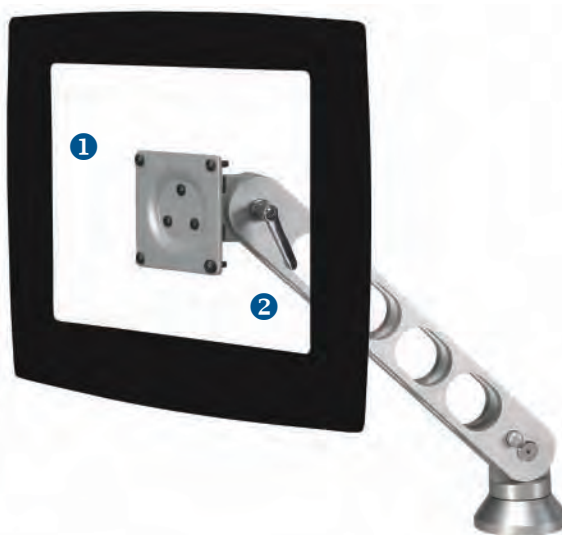

RX UNIVERSAL DESK MOUNT - SILVER

Streamline and functional, this LCD mount provides ergonomic comfort for a variety of users. Free up valuable work space by mounting the LCD over the desk and improve productivity.

BENEFITS

- Full range of ergonomic adjustment
- Push button locks LCD into position
- Easy one-touch movement
- LCD can be easily positioned for landscape and portrait viewing
- Touch screen compatible

- ① Pivot points allow for tilt adjustment
- ② Adjustment handles

 LCD HEIGHT ADJUSTMENT	 LCD MAX WEIGHT	 LCD ROTATION	 LCD PIVOT	 LCD TILT RANGE	 MOUNTING STANDARD
11"	25 lbs	360 degrees	180 degrees	90 degrees	Vesa 75mm/100mm