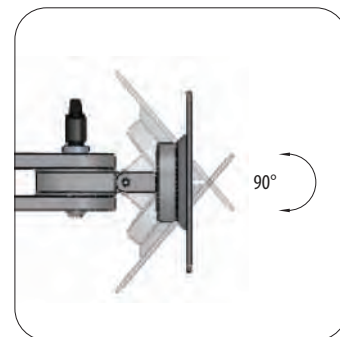

BENEFITS

- Full range of ergonomic adjustment
- Push button locks LCD into position
- Easy one-touch movement
- LCD can be easily positioned for landscape and portrait viewing
- Touch screen compatible

- ① Pivot points allow for tilt adjustment
- ② Adjustment handles

 LCD HEIGHT ADJUSTMENT	 LCD MAX WEIGHT	 LCD ROTATION	 LCD PIVOT	 LCD TILT RANGE	 MOUNTING STANDARD
11"	25 lbs	360 degrees	180 degrees	90 degrees	Vesa 75mm/100mm