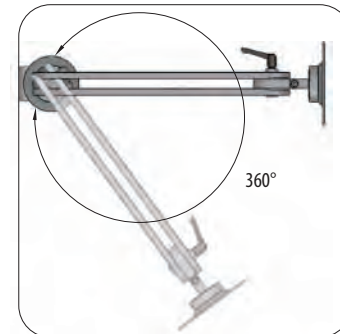

RX UNIVERSAL DESK MOUNT - SILVER

Streamline and functional, this LCD mount provides ergonomic comfort for a variety of users. Free up valuable work space by mounting the LCD over the desk and improve productivity.

BENEFITS

- Full range of ergonomic adjustment
- Push button locks LCD into position
- Easy one-touch movement
- LCD can be easily positioned for landscape and portrait viewing
- Touch screen compatible

- ① Pivot points allow for tilt adjustment
- ② Adjustment handles

 LCD HEIGHT ADJUSTMENT	 LCD MAX WEIGHT	 LCD ROTATION	 LCD PIVOT	 LCD TILT RANGE	 MOUNTING STANDARD
11"	25 lbs	360 degrees	180 degrees	90 degrees	Vesa 75mm/100mm