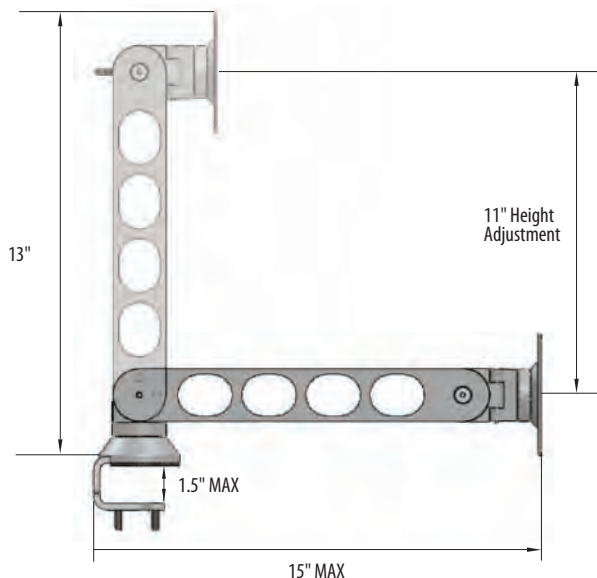

RX UNIVERSAL DESK MOUNT - SILVER

Streamline and functional, this LCD mount provides ergonomic comfort for a variety of users. Free up valuable work space by mounting the LCD over the desk and improve productivity.

BENEFITS

- Full range of ergonomic adjustment
- Push button locks LCD into position
- Easy one-touch movement
- LCD can be easily positioned for landscape and portrait viewing
- Touch screen compatible

- ① Pivot points allow for tilt adjustment
- ② Adjustment handles

 LCD HEIGHT ADJUSTMENT	 LCD MAX WEIGHT	 LCD ROTATION	 LCD PIVOT	 LCD TILT RANGE	 MOUNTING STANDARD
11"	25 lbs	360 degrees	180 degrees	90 degrees	Vesa 75mm/100mm

SPECIFICATIONS	Shipping Weight: 6 lbs	Box Dimensions: 4" x 4" x 20"	Product Warranty: 1 Year
----------------	------------------------	-------------------------------	--------------------------