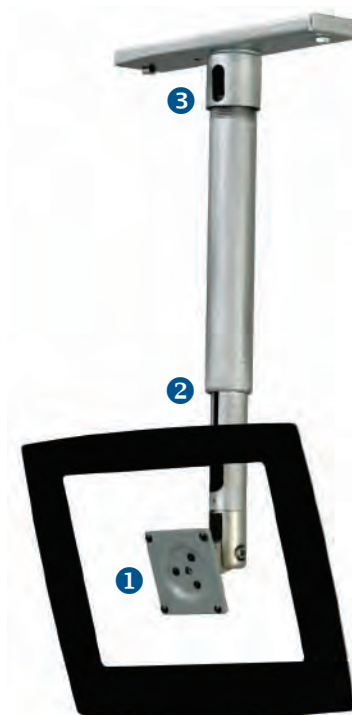

**RX TILTING LCD ADJUSTABLE
CEILING MOUNT - SILVER**

Extremely flexible and ergonomic this LCD mount extends down from ceiling through a range of 19 inches to 30 inches.

BENEFITS

- Frees up valuable space
- Ergonomically position screen
- Great for operating rooms and waiting areas

- 1 Pivot point for smooth adjustment
- 2 Height adjustable
- 3 Internal cable management

 LCD HEIGHT ADJUSTMENT	 LCD MAX WEIGHT	 LCD ROTATION	 LCD PIVOT	 LCD TILT RANGE	 MOUNTING STANDARD
11"	25 lbs	360 degrees	160 degrees	180 degrees	Vesa 75mm/100mm