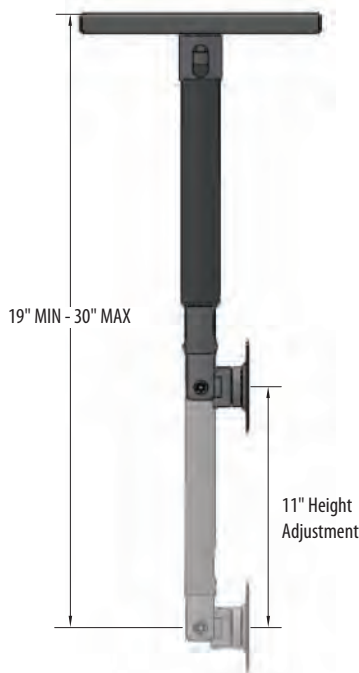

**RX TILTING LCD ADJUSTABLE
CEILING MOUNT - SILVER**

Extremely flexible and ergonomic this LCD mount extends down from ceiling through a range of 19 inches to 30 inches.

BENEFITS

- Frees up valuable space
- Ergonomically position screen
- Great for operating rooms and waiting areas

- 1 Pivot point for smooth adjustment
- 2 Height adjustable
- 3 Internal cable management

 LCD HEIGHT ADJUSTMENT	 LCD MAX WEIGHT	 LCD ROTATION	 LCD PIVOT	 LCD TILT RANGE	 MOUNTING STANDARD
11"	25 lbs	360 degrees	160 degrees	180 degrees	Vesa 75mm/100mm

SPECIFICATIONS	Shipping Weight: 11 lbs	Box Dimensions: 2.5" x 16" x 20"	Product Warranty: 1 Year
----------------	-------------------------	----------------------------------	--------------------------