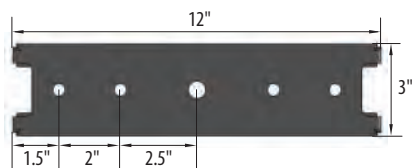

**RX TILTING LCD ADJUSTABLE
CEILING MOUNT - SILVER**

Extremely flexible and ergonomic this LCD mount extends down from ceiling through a range of 19 inches to 30 inches.

BENEFITS

- Frees up valuable space
- Ergonomically position screen
- Great for operating rooms and waiting areas

- 1 Pivot point for smooth adjustment
- 2 Height adjustable
- 3 Internal cable management

 LCD HEIGHT ADJUSTMENT	 LCD MAX WEIGHT	 LCD ROTATION	 LCD PIVOT	 LCD TILT RANGE	 MOUNTING STANDARD
11"	25 lbs	360 degrees	160 degrees	180 degrees	Vesa 75mm/100mm

SPECIFICATIONS	Shipping Weight: 11 lbs	Box Dimensions: 2.5" x 16" x 20"	Product Warranty: 1 Year
----------------	-------------------------	----------------------------------	--------------------------