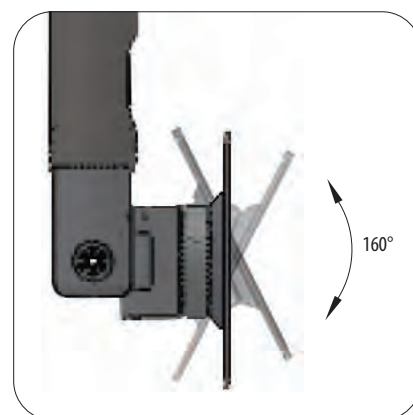

**RX TILTING LCD ADJUSTABLE
CEILING MOUNT - SILVER**

Extremely flexible and ergonomic this LCD mount extends down from ceiling through a range of 19 inches to 30 inches.

BENEFITS

- Frees up valuable space
- Ergonomically position screen
- Great for operating rooms and waiting areas

- 1 Pivot point for smooth adjustment
- 2 Height adjustable
- 3 Internal cable management

 LCD HEIGHT ADJUSTMENT	 LCD MAX WEIGHT	 LCD ROTATION	 LCD PIVOT	 LCD TILT RANGE	 MOUNTING STANDARD
11"	25 lbs	360 degrees	160 degrees	180 degrees	Vesa 75mm/100mm

SPECIFICATIONS	Shipping Weight: 11 lbs	Box Dimensions: 2.5" x 16" x 20"	Product Warranty: 1 Year
----------------	-------------------------	----------------------------------	--------------------------