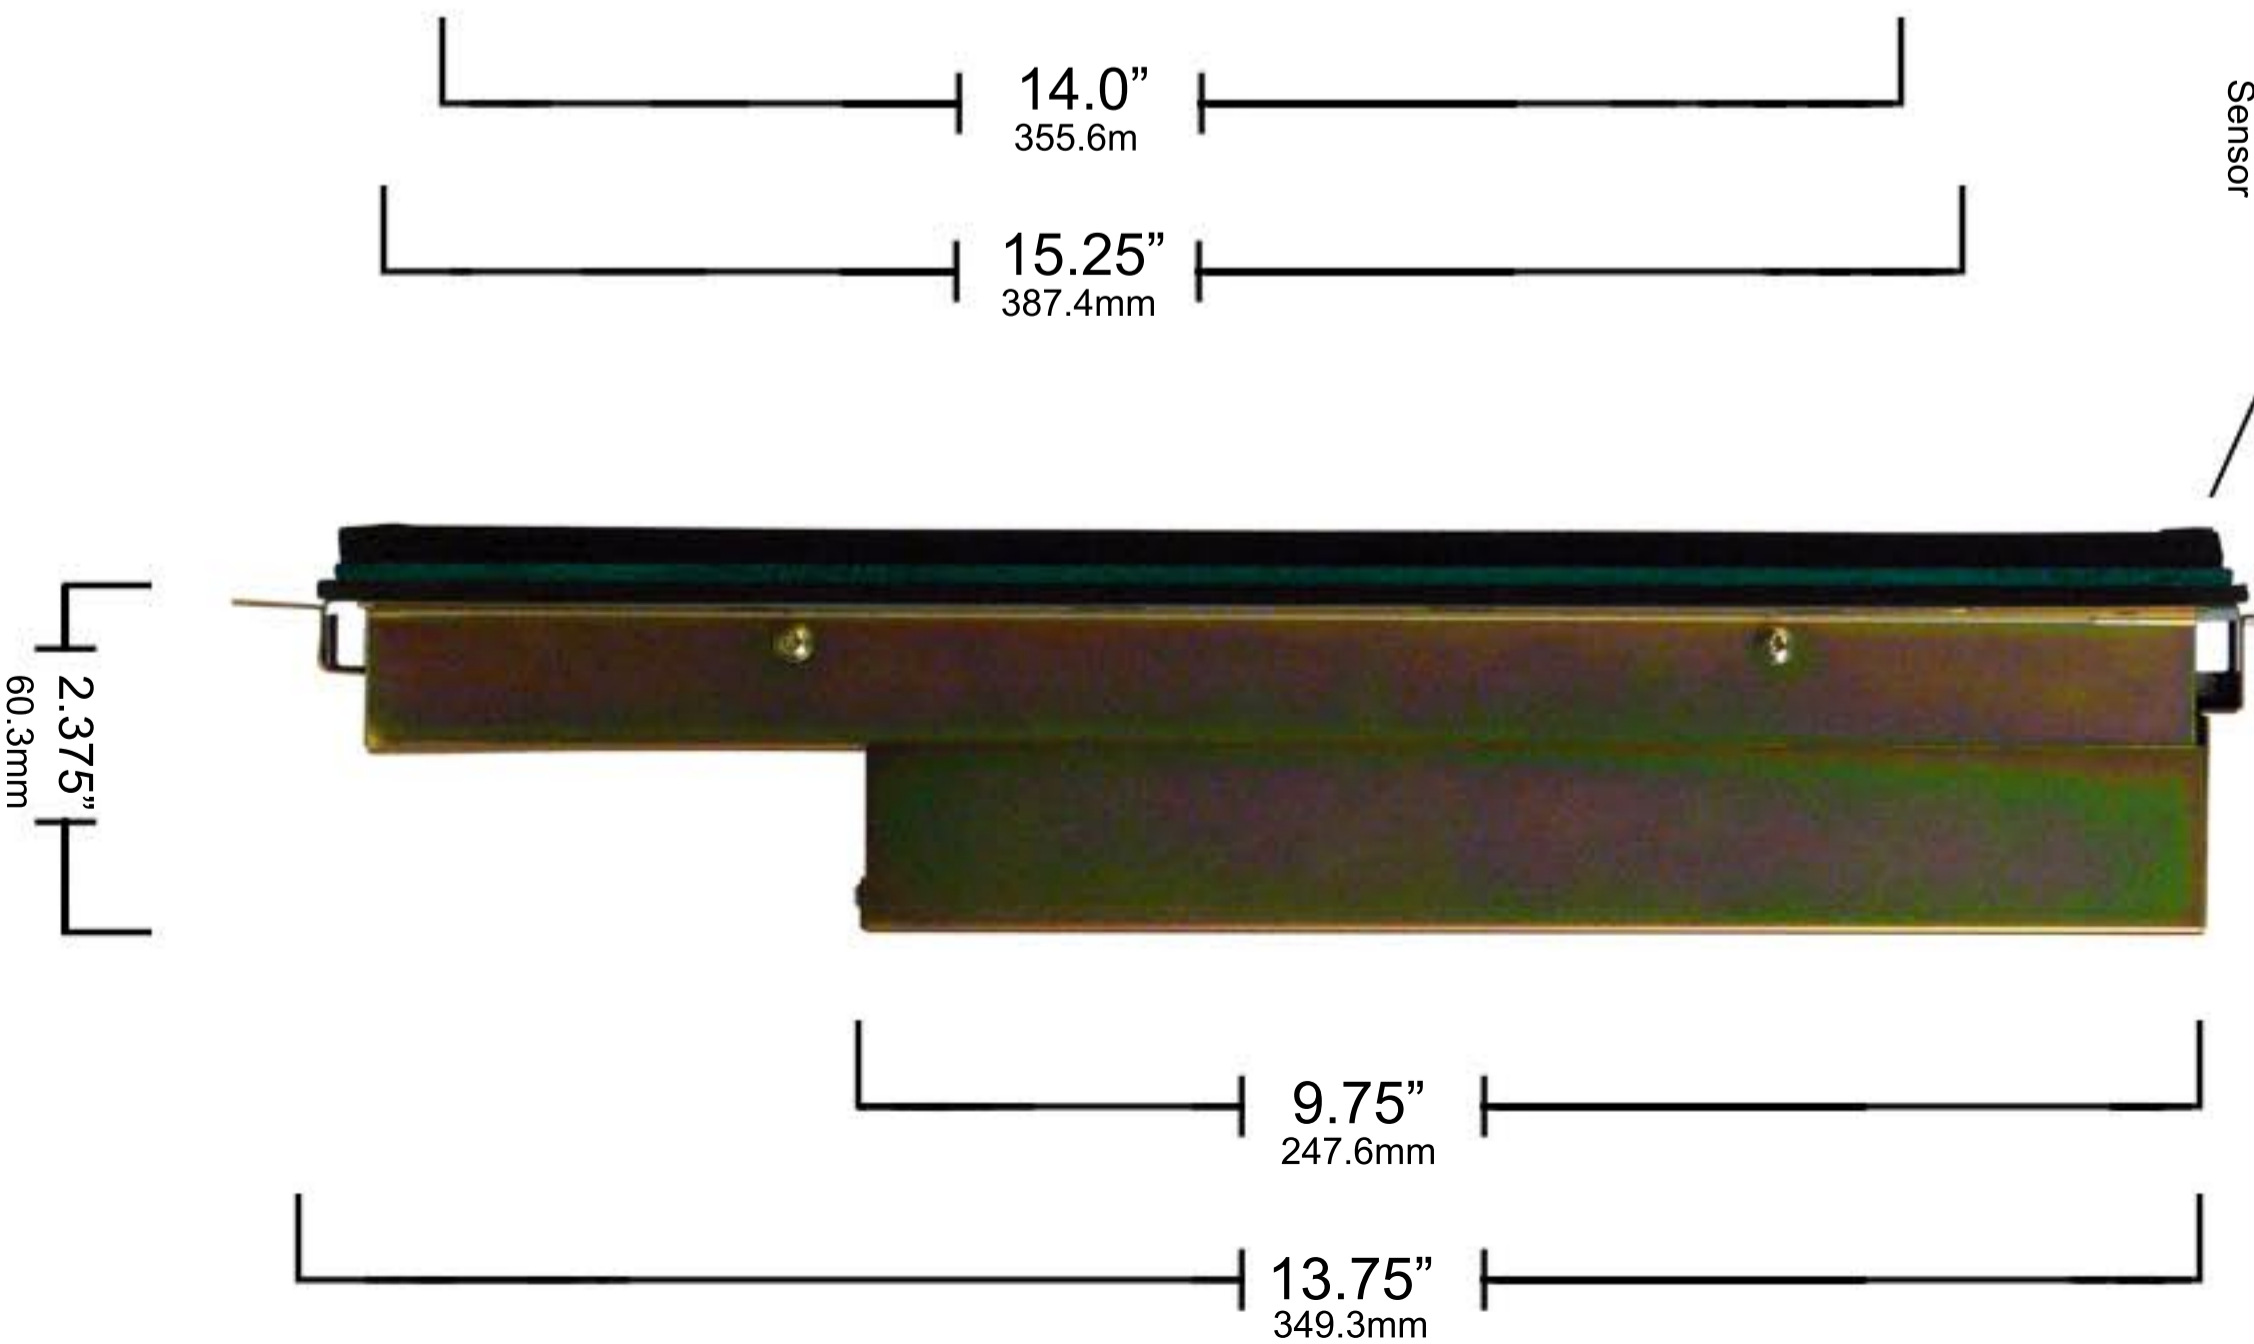

# Side View

### Viewable Area

20.4" W X 12.8" H  
518.2mm W X 325.1mm H

All dimensions shown in  
Inches and Millimeters

# Model: SV-2400-OEM Dimensions

Model # SV-2400-OEM  
Scale Not to Scale  
Date July 4, 2008  
Drawn by Andrew Pakula  
Drawing # DWG-5063-REV-00-SV2400-OEM