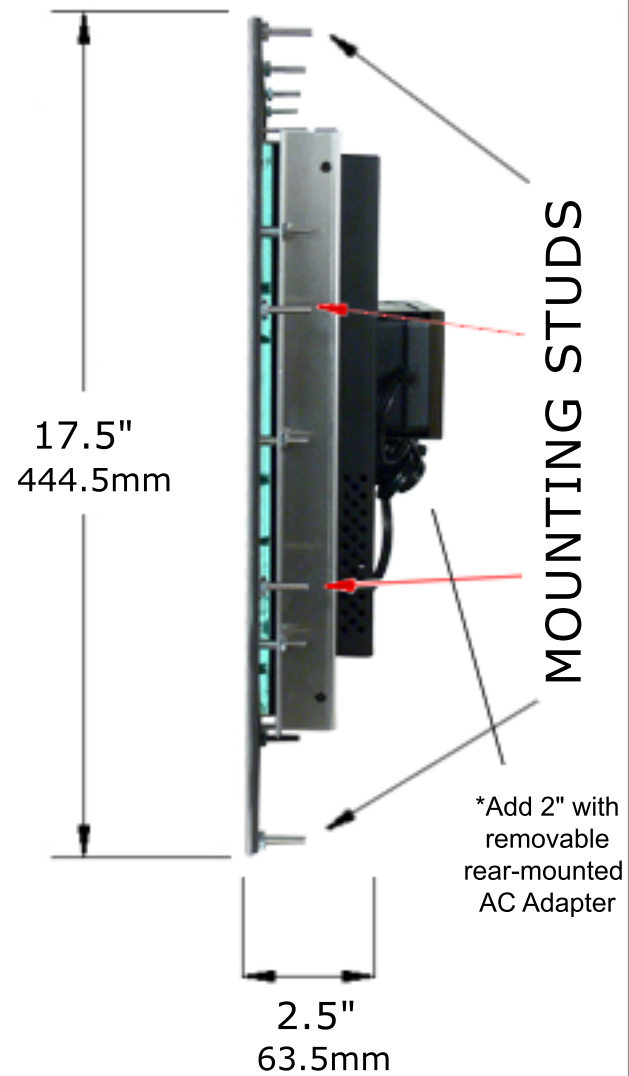

FRONT VIEW

All dimensions shown in Inches and in Millimeters

SIDE VIEW

Model #	SV-1900LED-PM-HB	Page 1 of 1
Scale	Not to Scale	
Date	December 9, 2010	
Drawn by	Andrew Pakula	
Drawing #	DWG-5045-REV-00-SV1900LED-PM-HB	