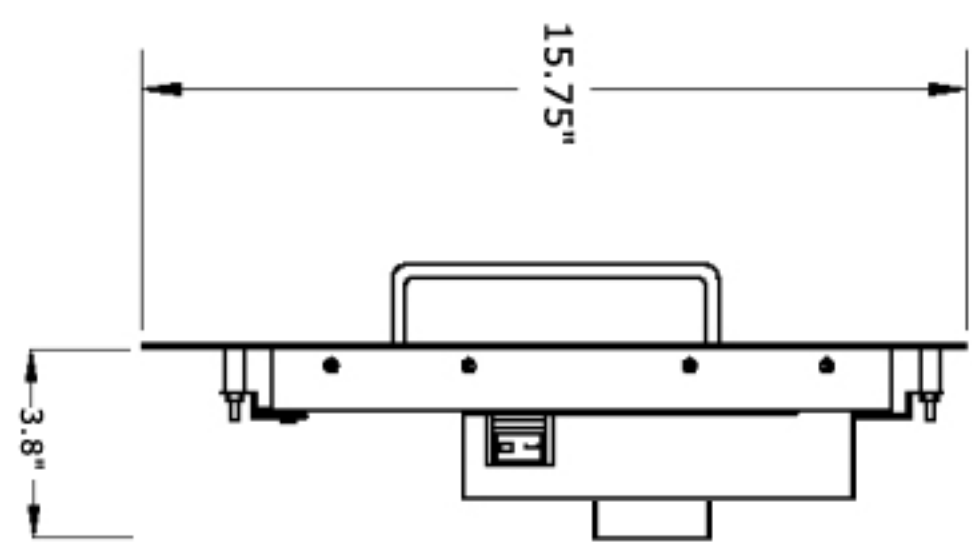

19" Rack Mount LCD Monitor

FRONT VIEW

SIDE VIEW

All dimensions shown in Inches

Model # SV1900-RM

Scale Not to Scale

Date December 4, 2003

Drawn by Andrew Pakula

Drawing # DWG-5041-REV-01-SV1900S-RM