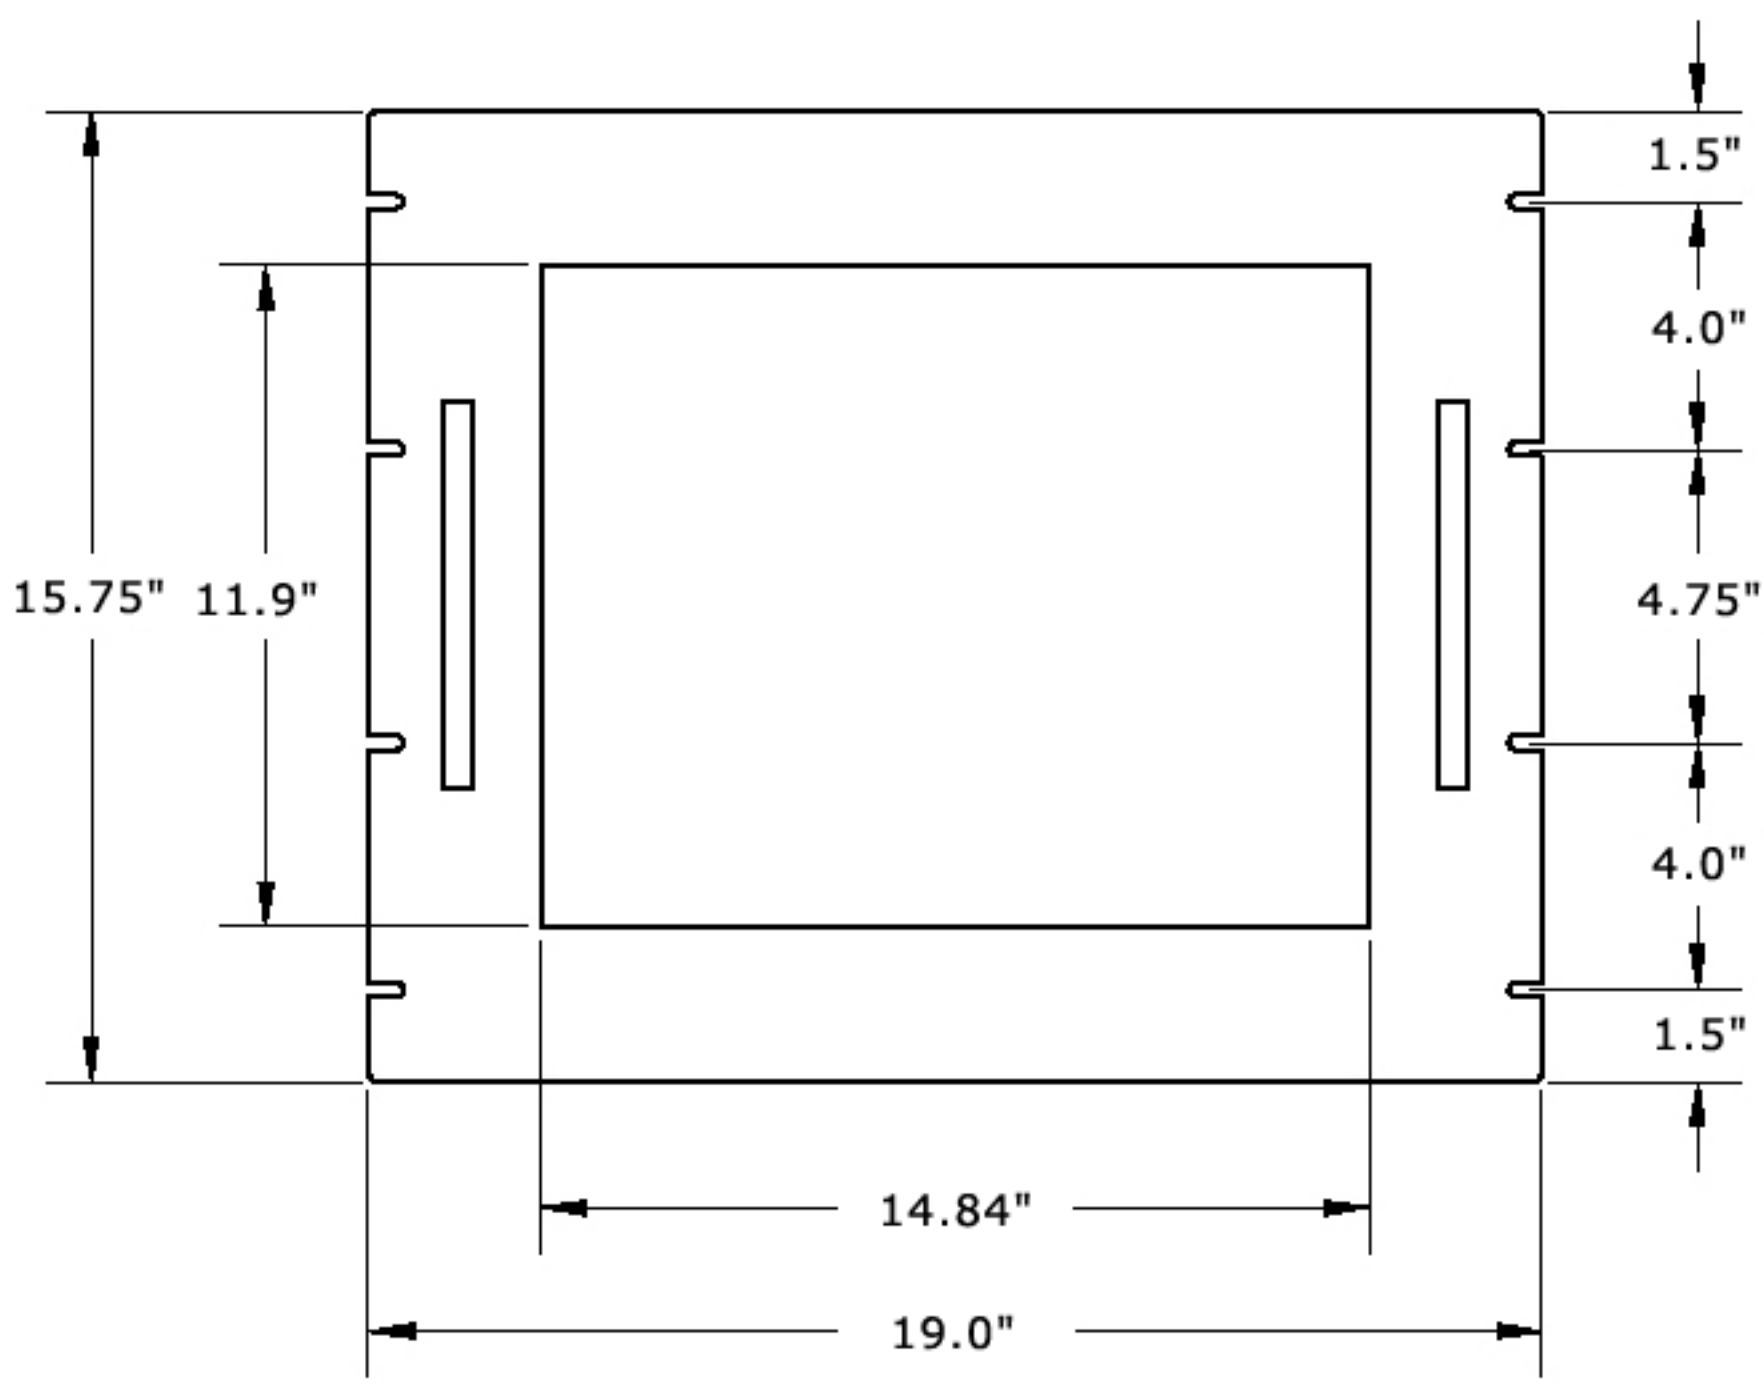

19" Rack Mount LCD Monitor

FRONT VIEW

SIDE VIEW

All dimensions shown in Inches

Model # SV1900-RM

Scale Not to Scale

Date December 4, 2003

Drawn by Andrew Pakula

Drawing # DWG-5041-REV-01-SV1900S-RM