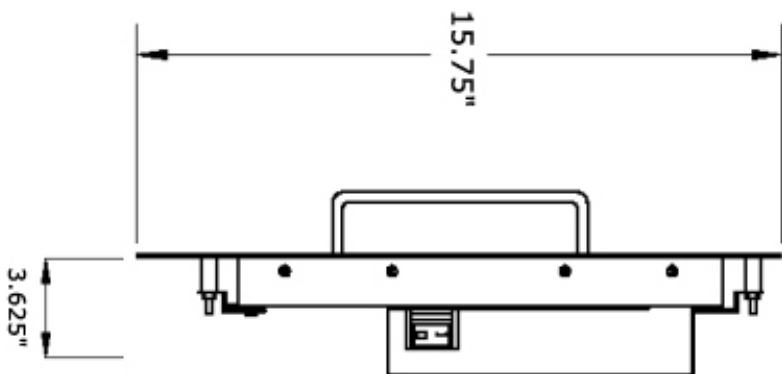

# 18" Rack Mount LCD Monitor

FRONT VIEW

SIDE VIEW

Model # SV1800-RM

Scale Not to Scale

Date December 4, 2003

Drawn by Andrew Pakula

Drawing # DWG-5031-REV-01-SV1800-RM