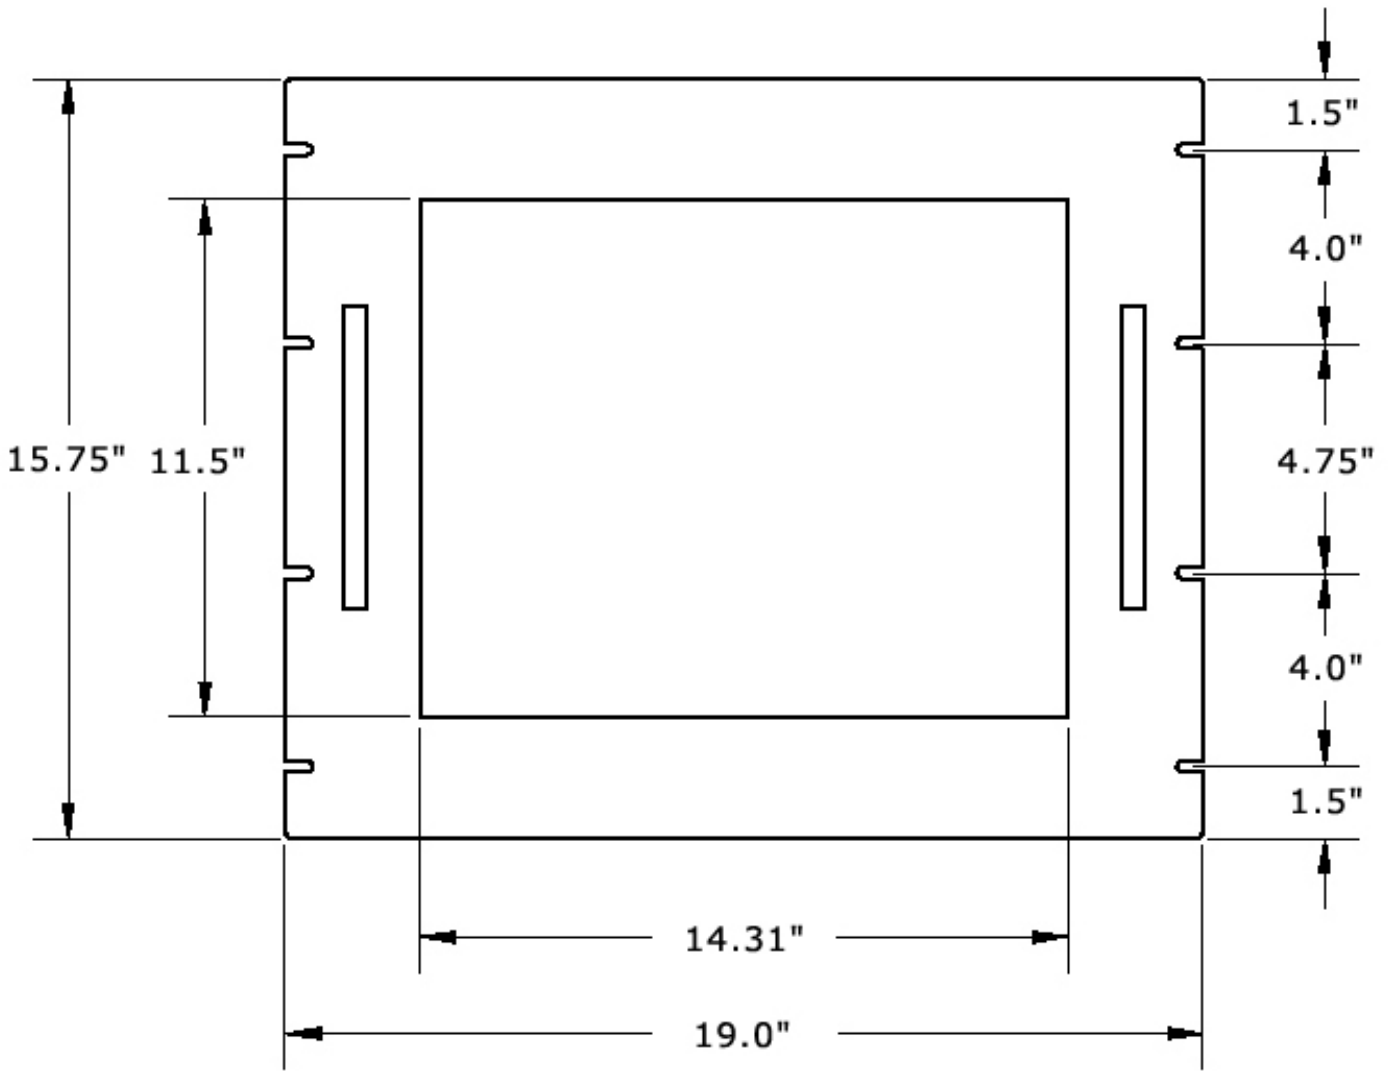

# 18" Rack Mount LCD Monitor

FRONT VIEW

SIDE VIEW

Model # SV1800-RM

Scale Not to Scale

Date December 4, 2003

Drawn by Andrew Pakula

Drawing # DWG-5031-REV-01-SV1800-RM