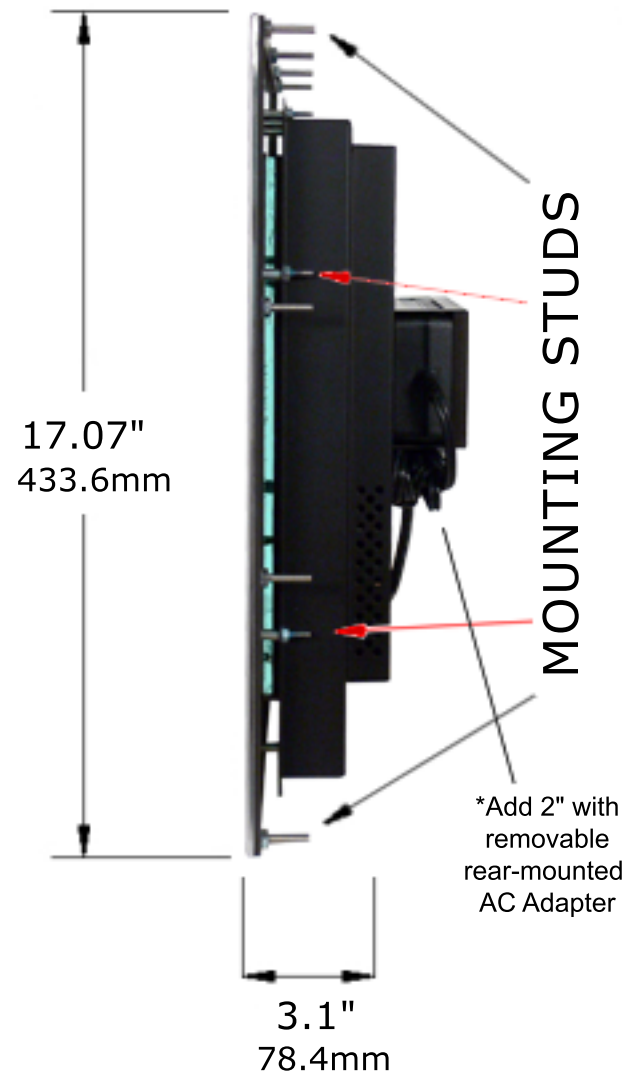

**FRONT VIEW**

*All dimensions shown in Inches and in Millimeters*

**SIDE VIEW**

Model #	SV-1700LED-PM-HB	Page 1 of 1
Scale	Not to Scale	
Date	September 24, 2010	
Drawn by	Andrew Pakula	
Drawing #	DWG-5024-REV-03-SV1700LED-PM-HB	

**17" High Bright Panel Mount LCD Monitor**

www.stealth.com  
1-888-STEALTH