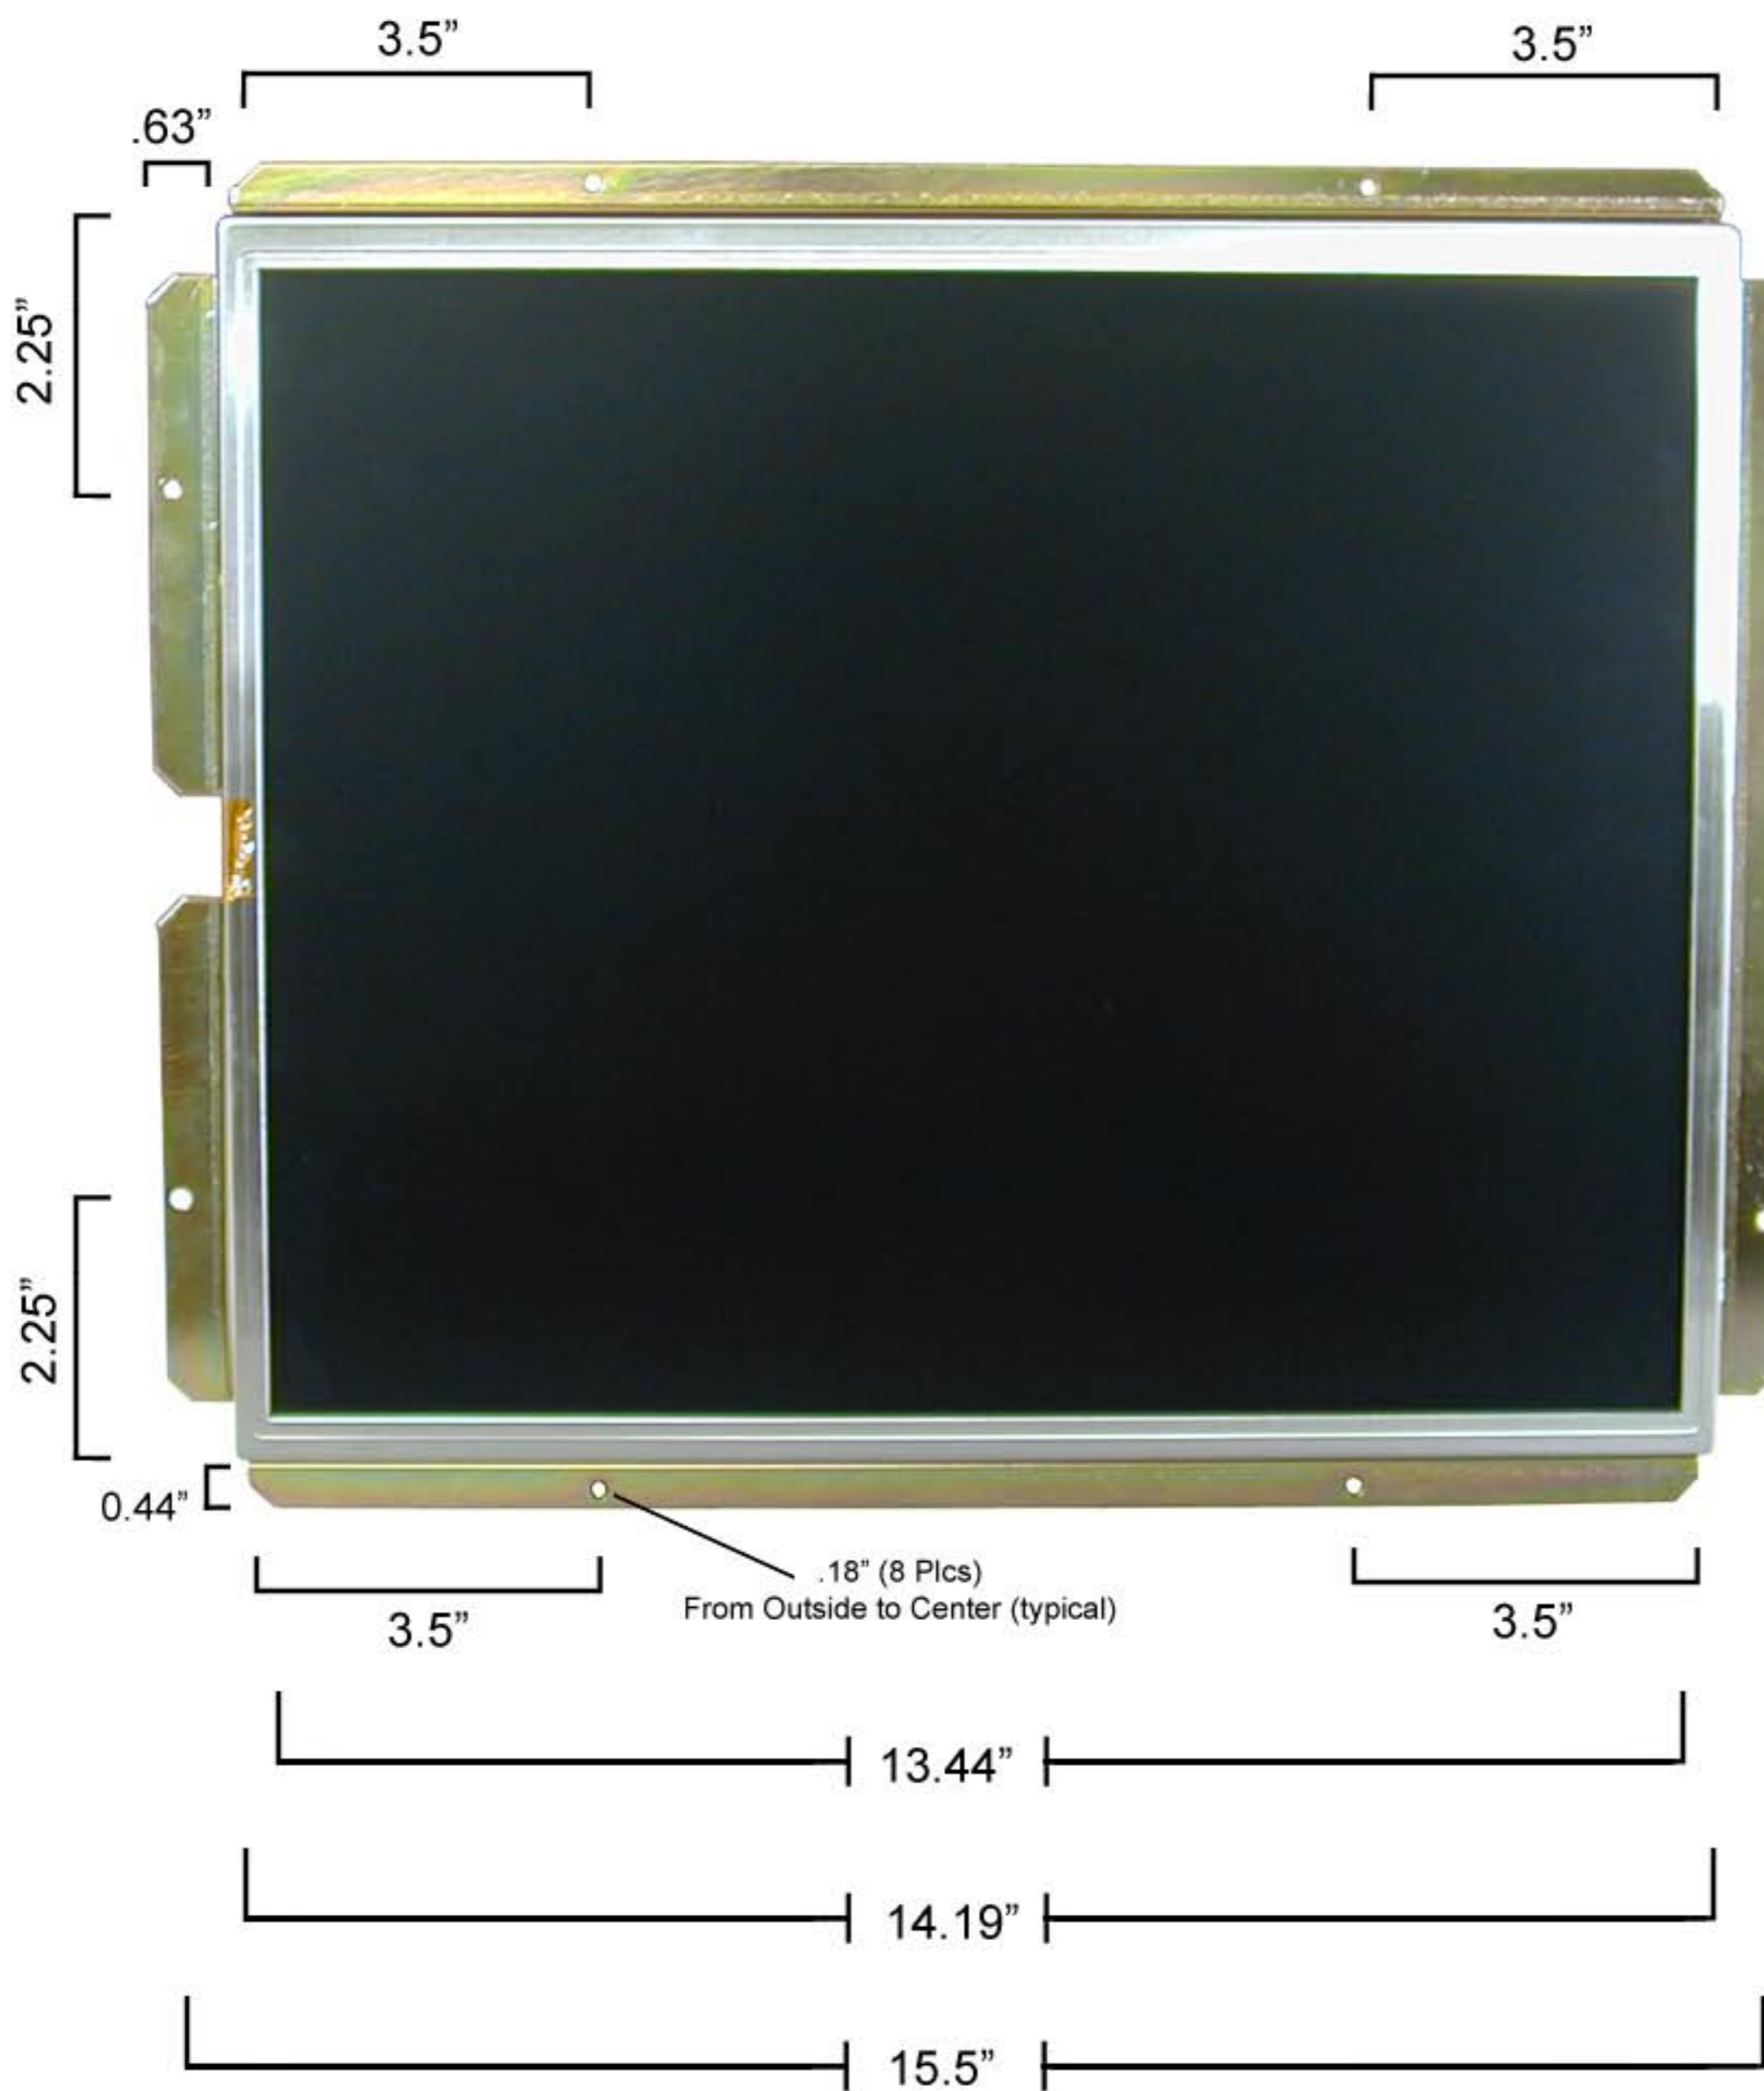

Front View

Side View

Model: SV-1700S-OEM Dimensions