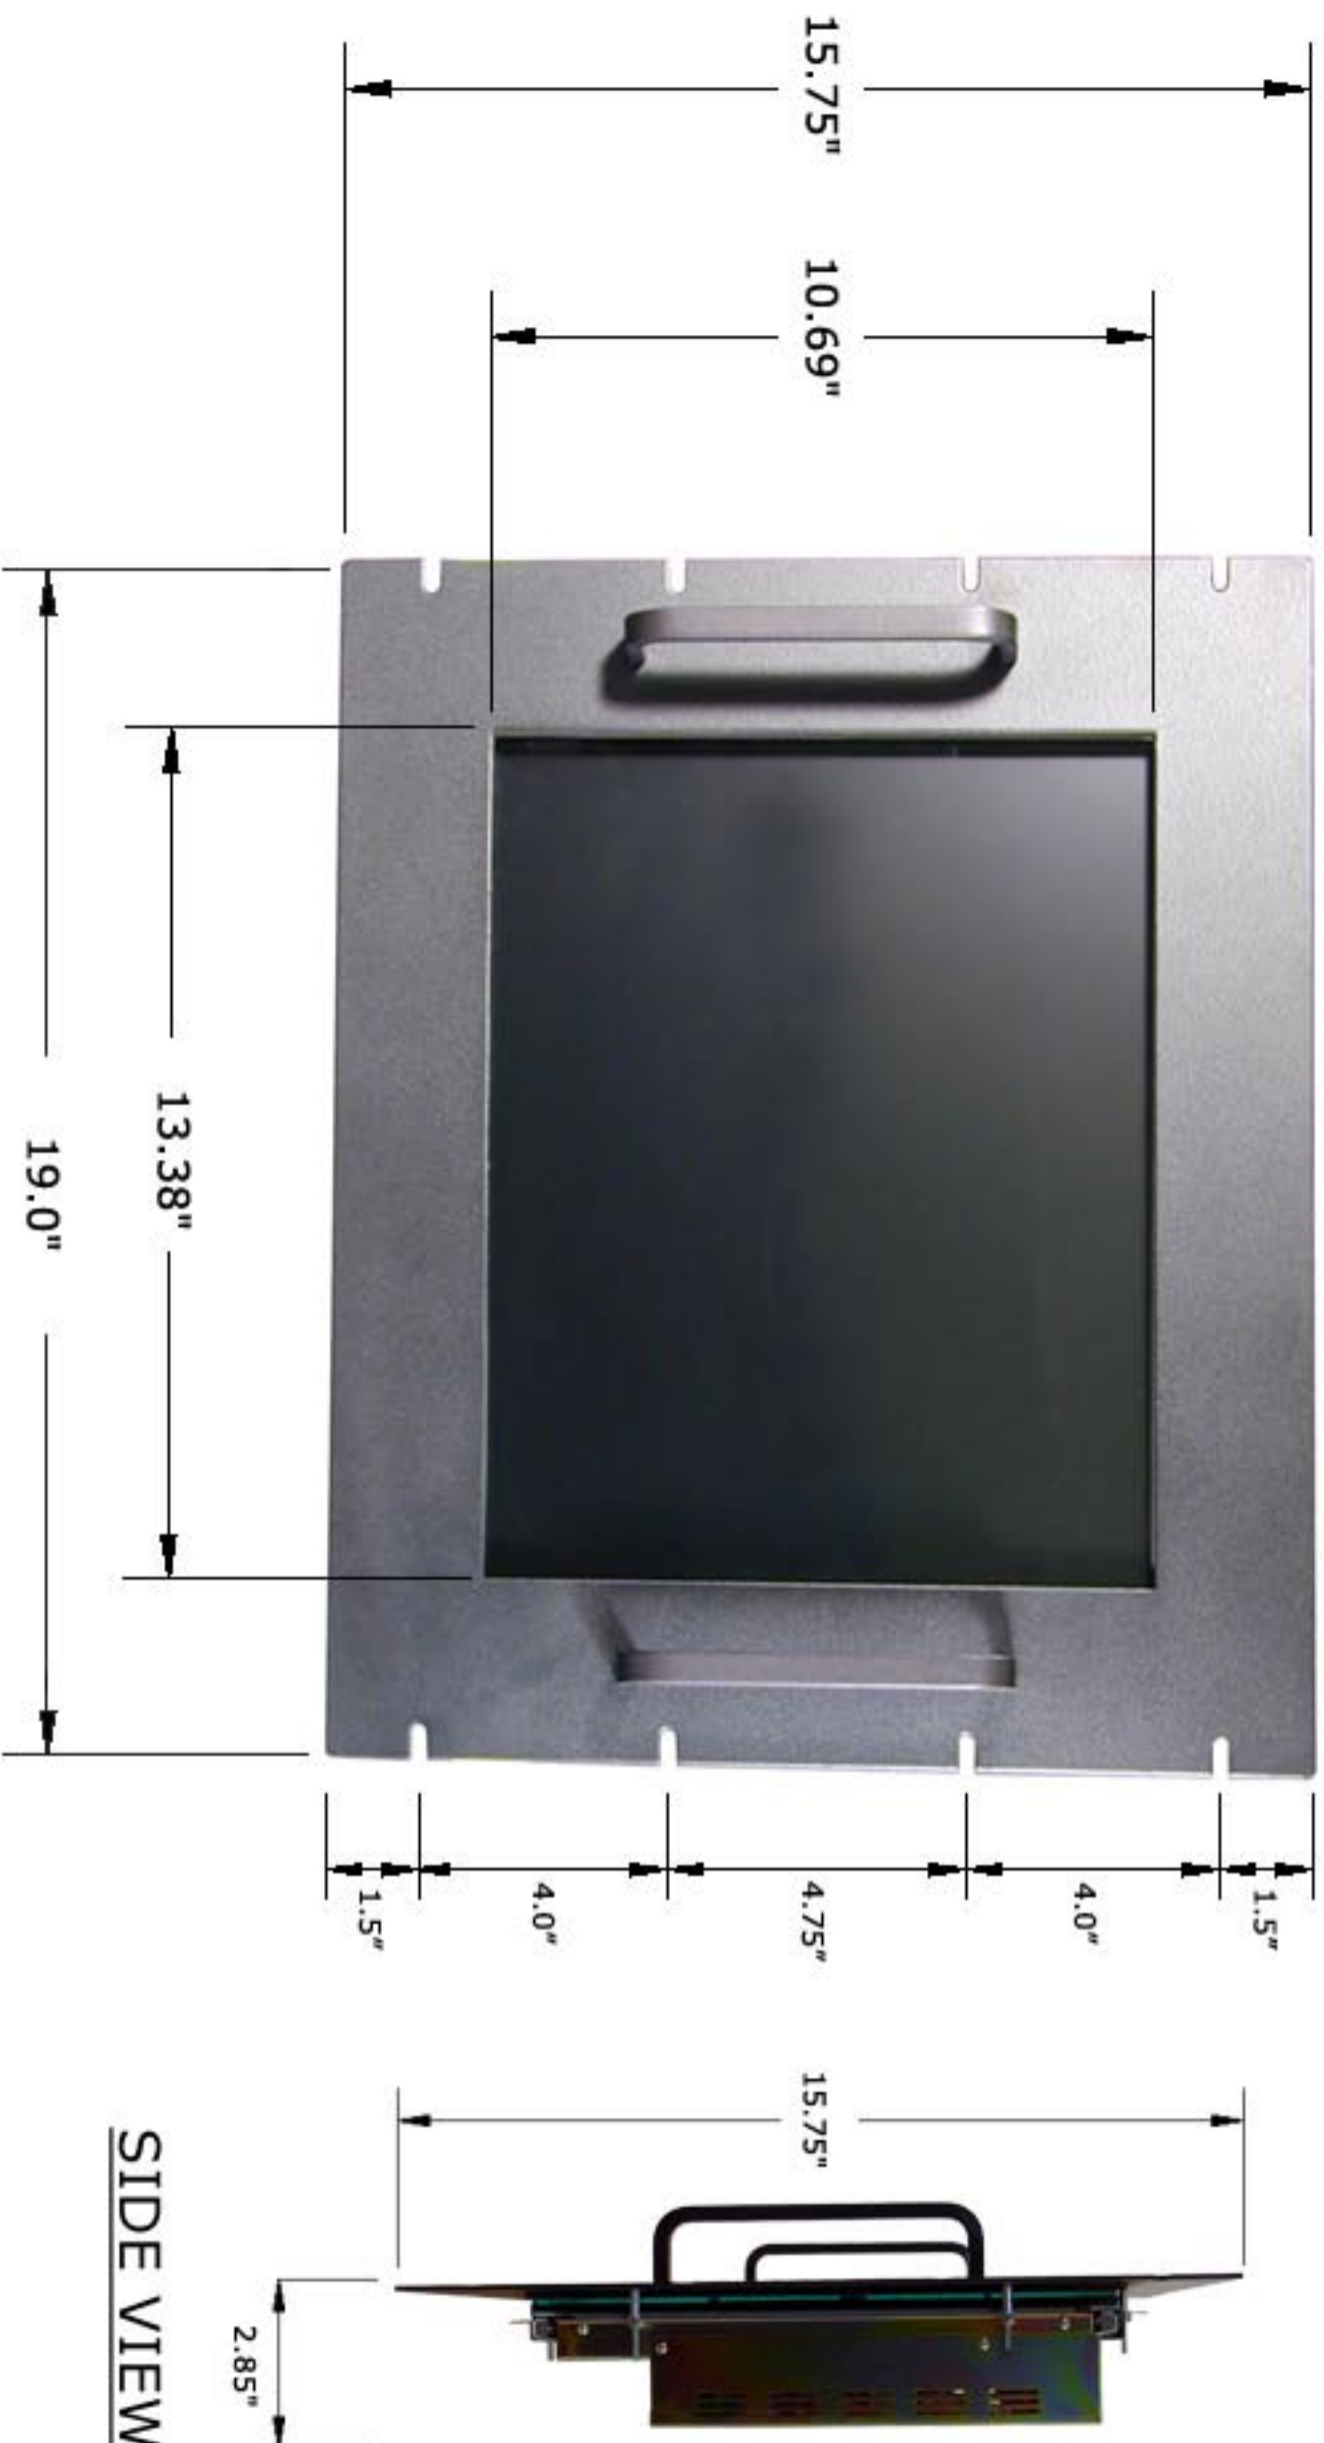

All dimensions shown in Inches

FRONT VIEW

SIDE VIEW

Model # SV1700P-RM

Scale Not to Scale

Date July 28, 2006

Drawn by Andrew Pakula

Drawing # DWG-5021-REV-03-SV1700P-RM

Page 1 of 1

17" Rack Mount LCD Monitor

{www.stealthcomputer.com}

STEALTH
COMPUTER CORPORATION