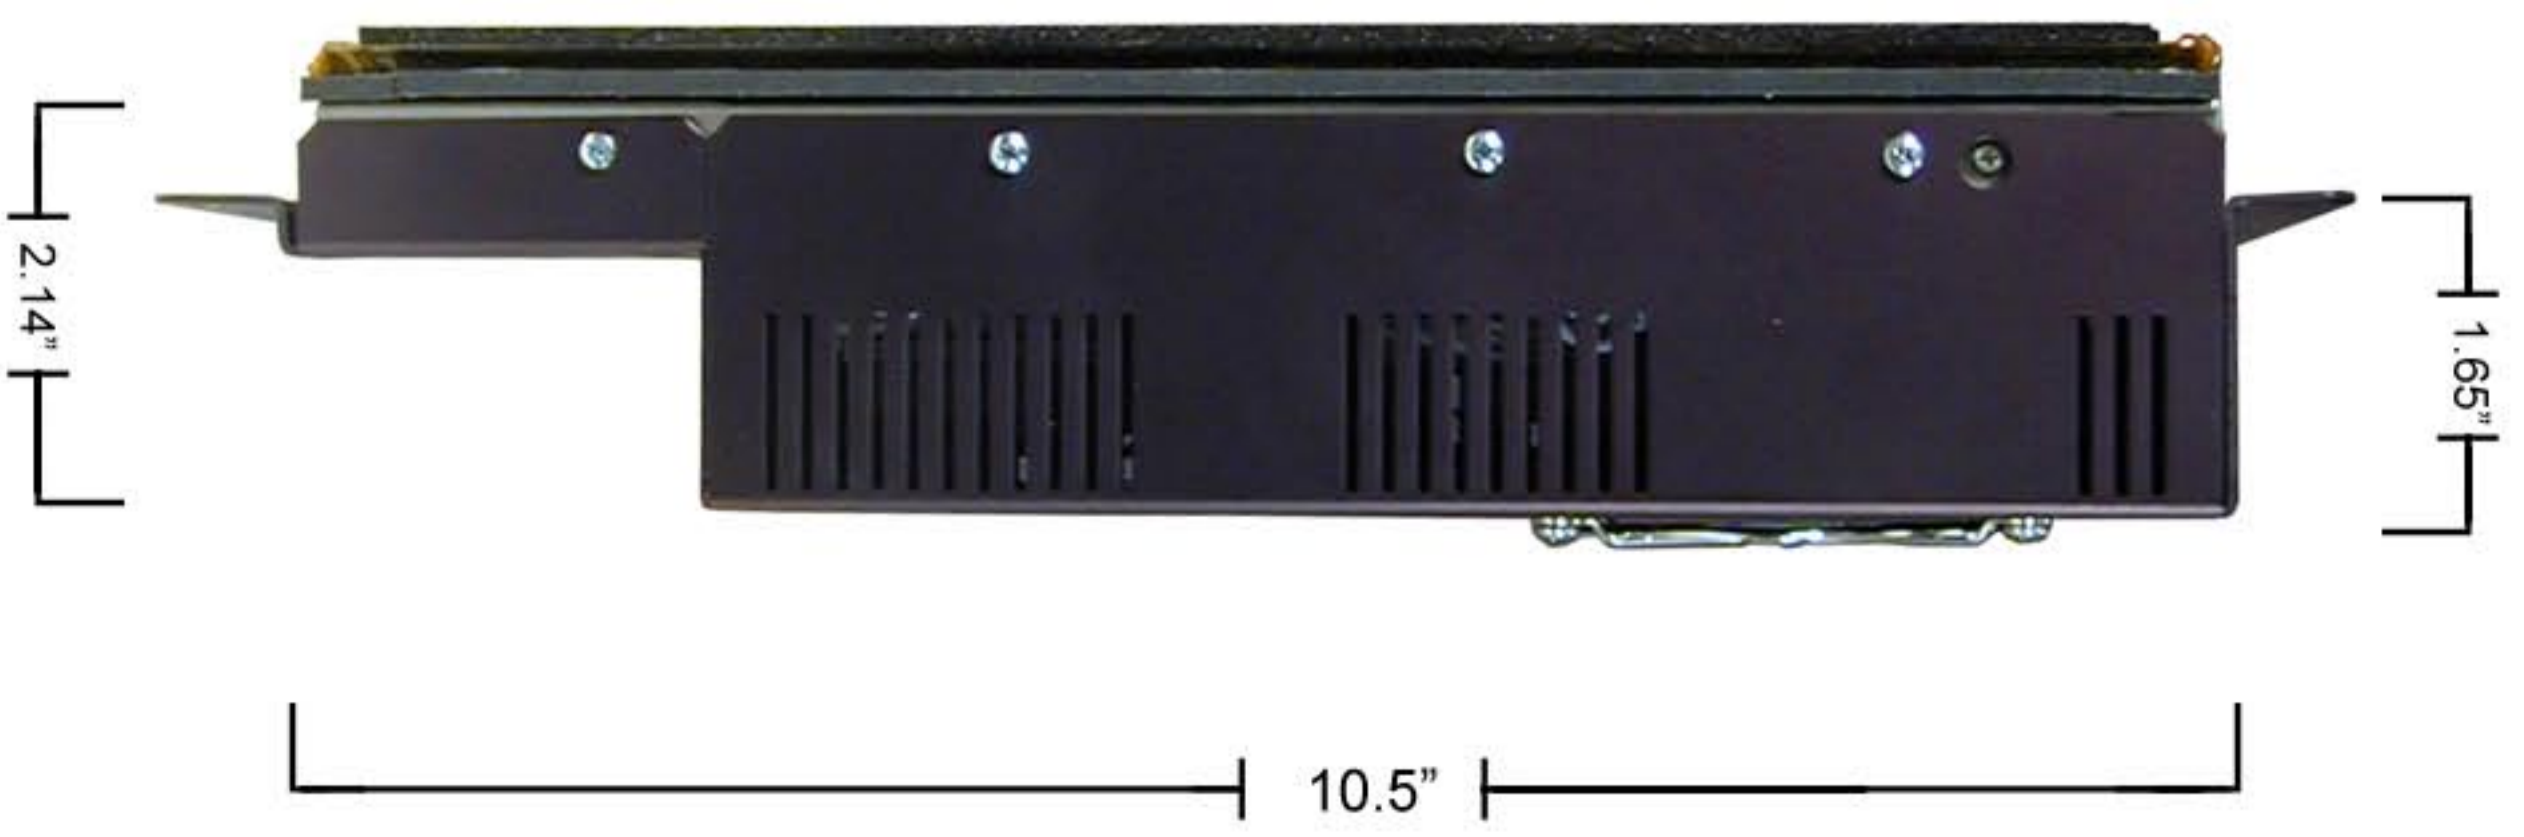

Front View

Side View

Viewing Area
Cut-Out Dimensions
9.05"H x 12.1"W

Note: Shown with Capacitive
Touchscreen Glass

Model: SV-1500-OEM-HB Dimensions