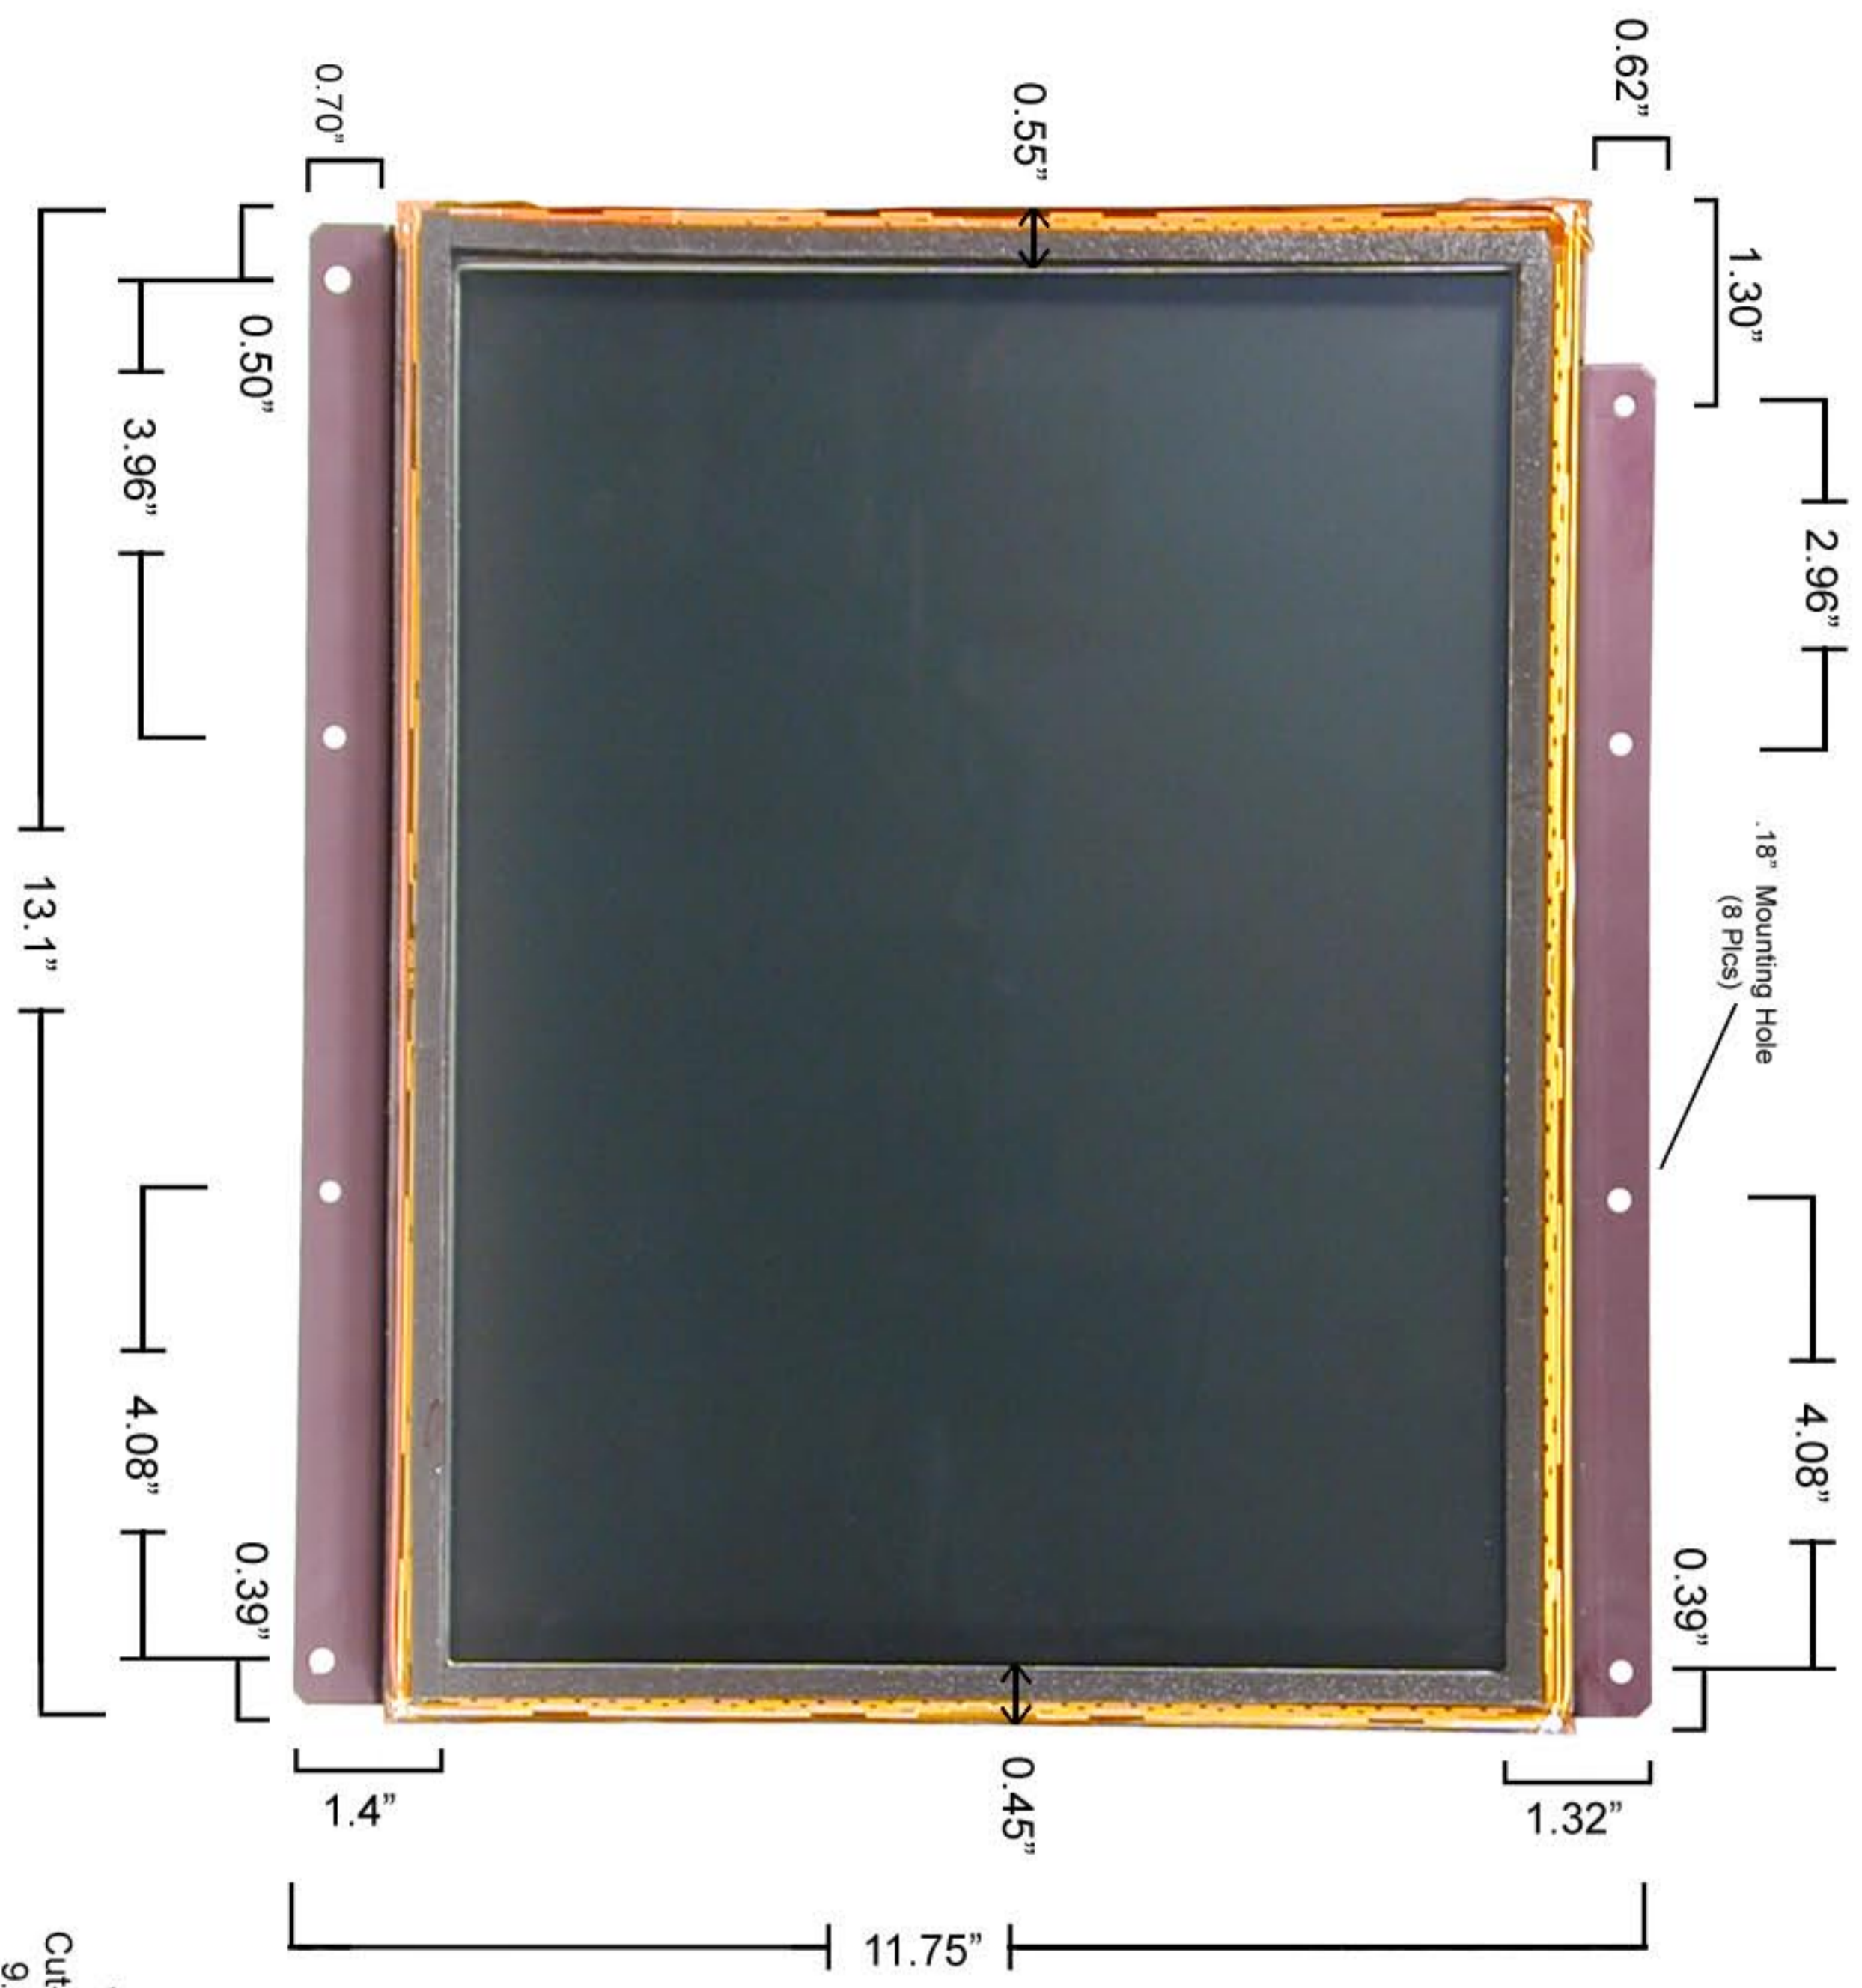

Front View

Side View

Viewing Area
Cut-Out Dimensions
9.05"H x 12.1"W

Note: Shown with Capacitive
Touchscreen Glass

Model: SV-1500-OEM-HB Dimensions