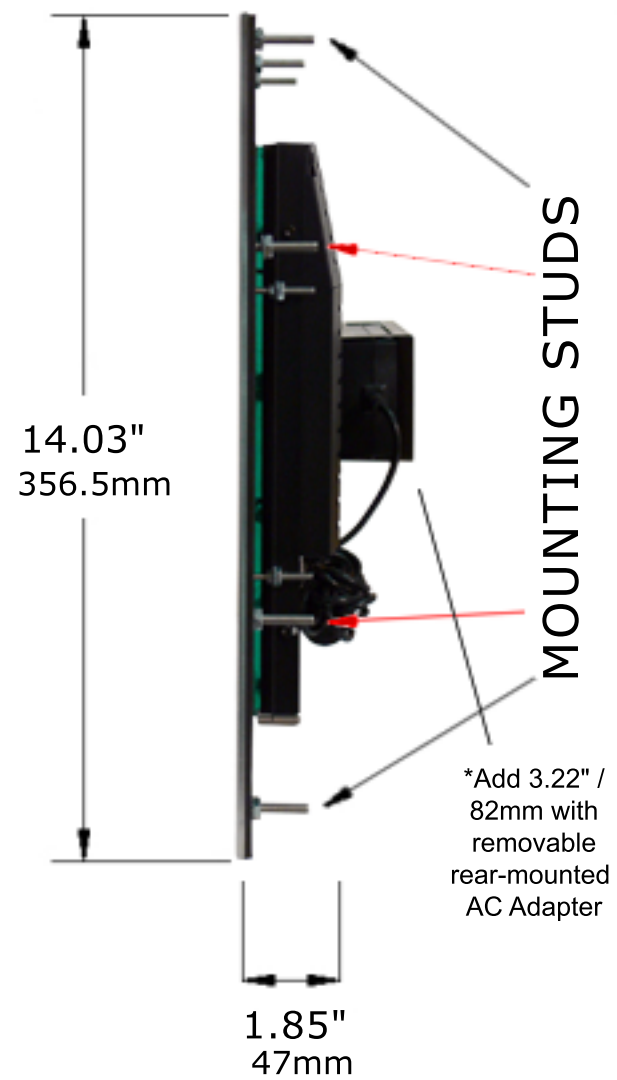

FRONT VIEW

All dimensions shown in Inches and in Millimeters

SIDE VIEW

Model #	SV-1500LED-PM-HB	Page 1 of 1
Scale	Not to Scale	
Date	September 24, 2010	
Drawn by	Andrew Pakula	
Drawing #	DWG-5015-REV-02-SV1500LED-PM-HB	