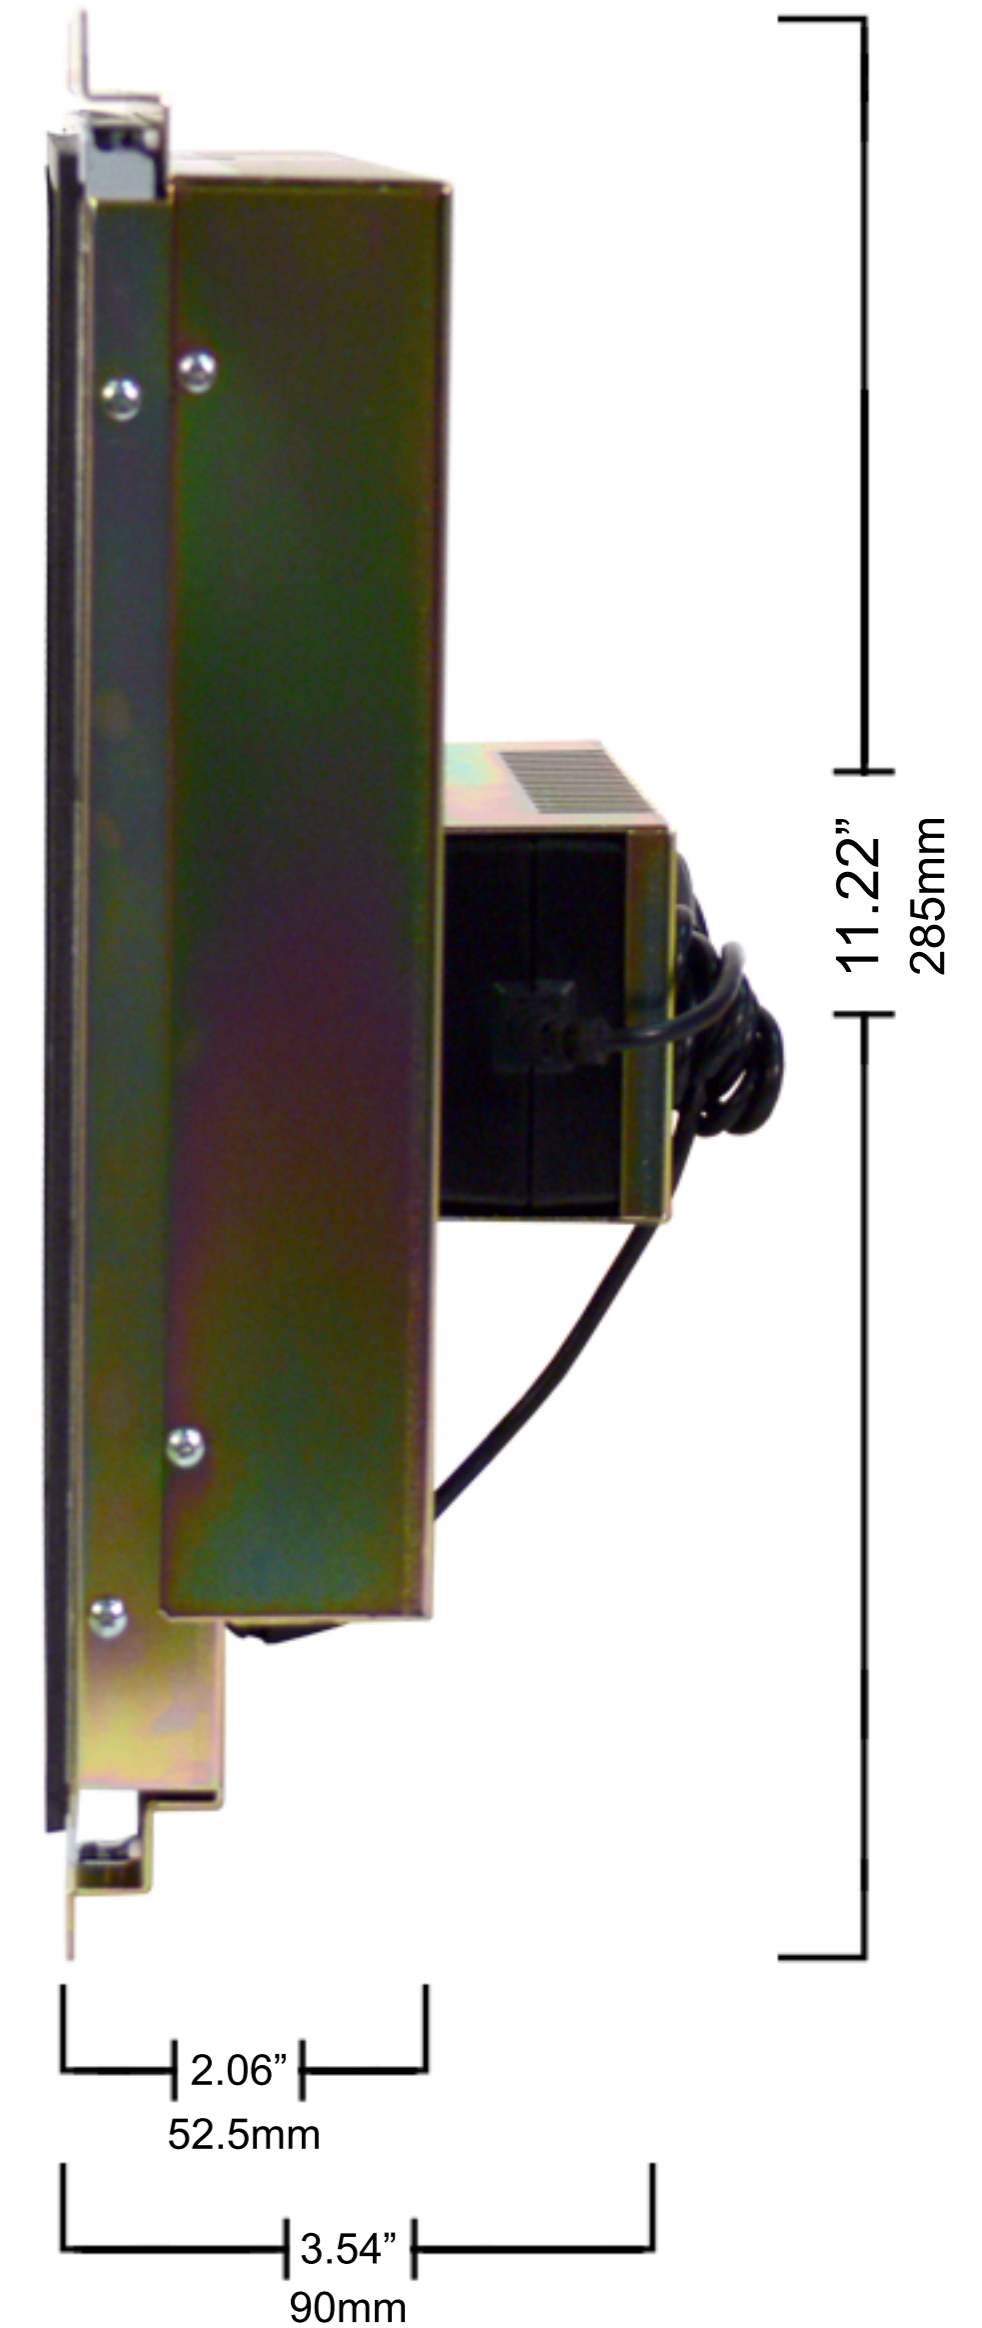

FRONT VIEW

SIDE VIEW

(side view shown with removable power supply)

Model: SV-1500T-OEM Dimensions

All dimensions shown in
Inches and Millimeters

Model #	SV-1500T-OEM
Scale	Not to Scale
Date	September 24, 2010
Drawn by	Andrew Pakula
Drawing #	DWG-5013-REV-03-SV1500T-OEM