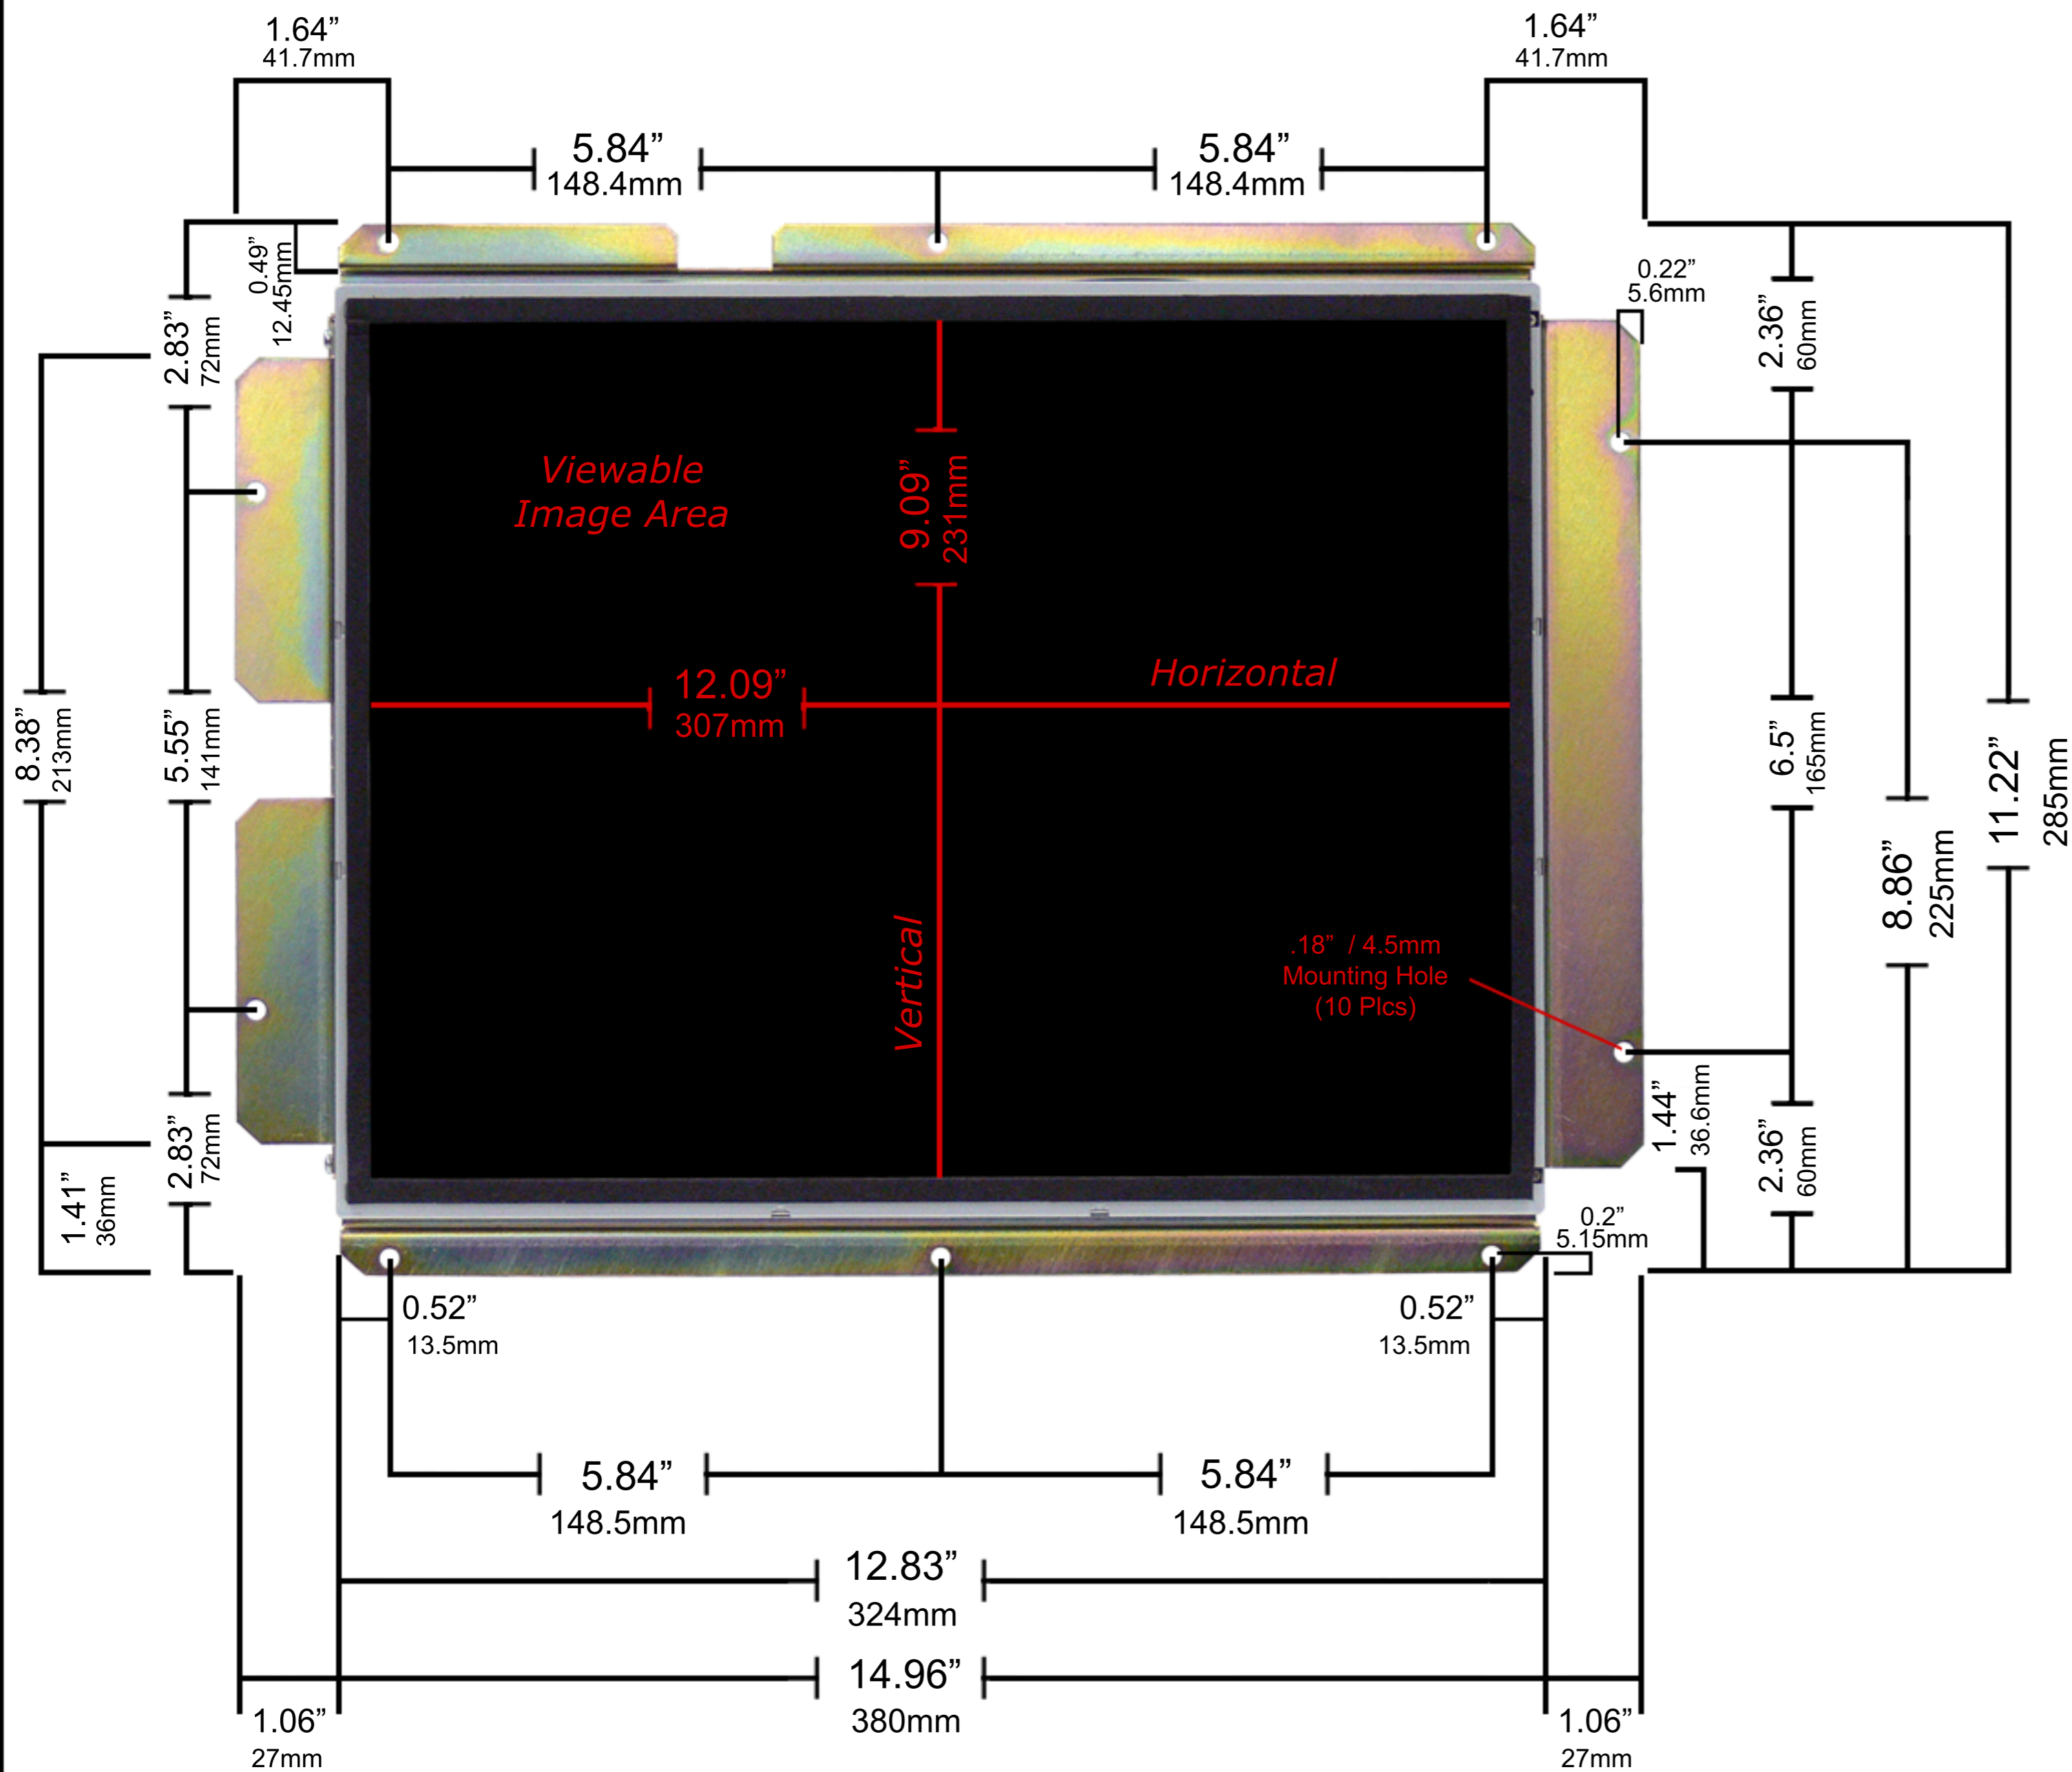

FRONT VIEW

SIDE VIEW

(side view shown with removable power supply)

Model: SV-1500T-OEM Dimensions

All dimensions shown in
Inches and Millimeters

Model #	SV-1500T-OEM
Scale	Not to Scale
Date	September 24, 2010
Drawn by	Andrew Pakula
Drawing #	DWG-5013-REV-03-SV1500T-OEM