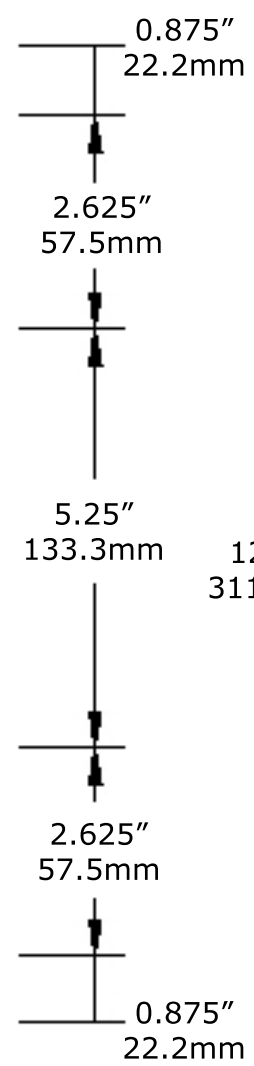

# SIDE VIEW

(side view shown with removable power supply)

\* add 1.77" or 45mm to Depth for Removable Power Supply

# FRONT VIEW

All dimensions shown in Inches and Millimeters

# 15" Rack Mount LCD Monitor

|           |                            |             |
|-----------|----------------------------|-------------|
| Model #   | SV-1500T-RM                | Page 1 of 1 |
| Scale     | Not to Scale               |             |
| Date      | September 24, 2010         |             |
| Drawn by  | Andrew Pakula              |             |
| Drawing # | DWG-5011-REV-03-SV1500T-RM |             |