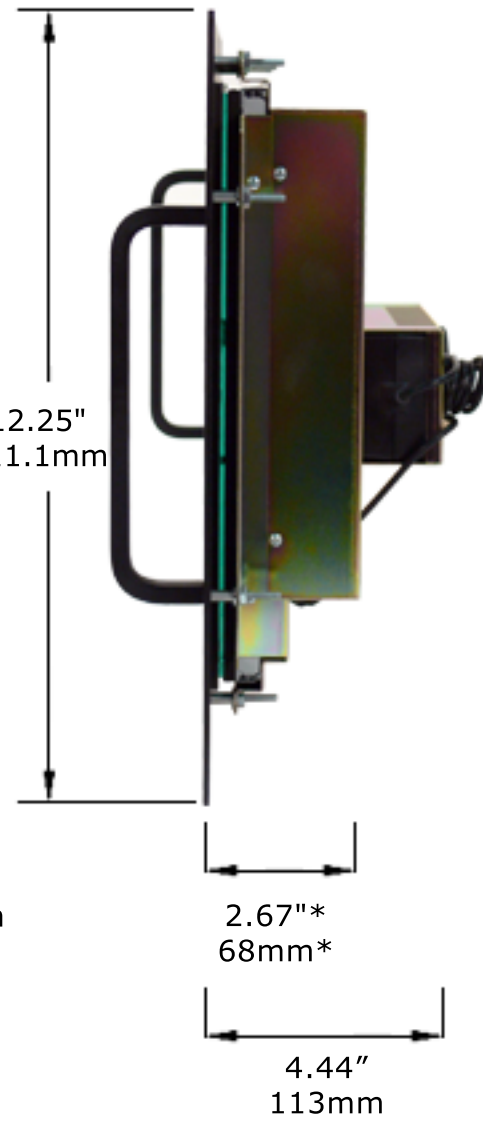

# SIDE VIEW

(side view shown with removable power supply)

\* add 1.77" or 45mm to Depth for Removable Power Supply

# FRONT VIEW

All dimensions shown in Inches and Millimeters

# 15" Rack Mount LCD Monitor

|           |                            |             |
|-----------|----------------------------|-------------|
| Model #   | SV-1500T-RM                | Page 1 of 1 |
| Scale     | Not to Scale               |             |
| Date      | September 24, 2010         |             |
| Drawn by  | Andrew Pakula              |             |
| Drawing # | DWG-5011-REV-03-SV1500T-RM |             |