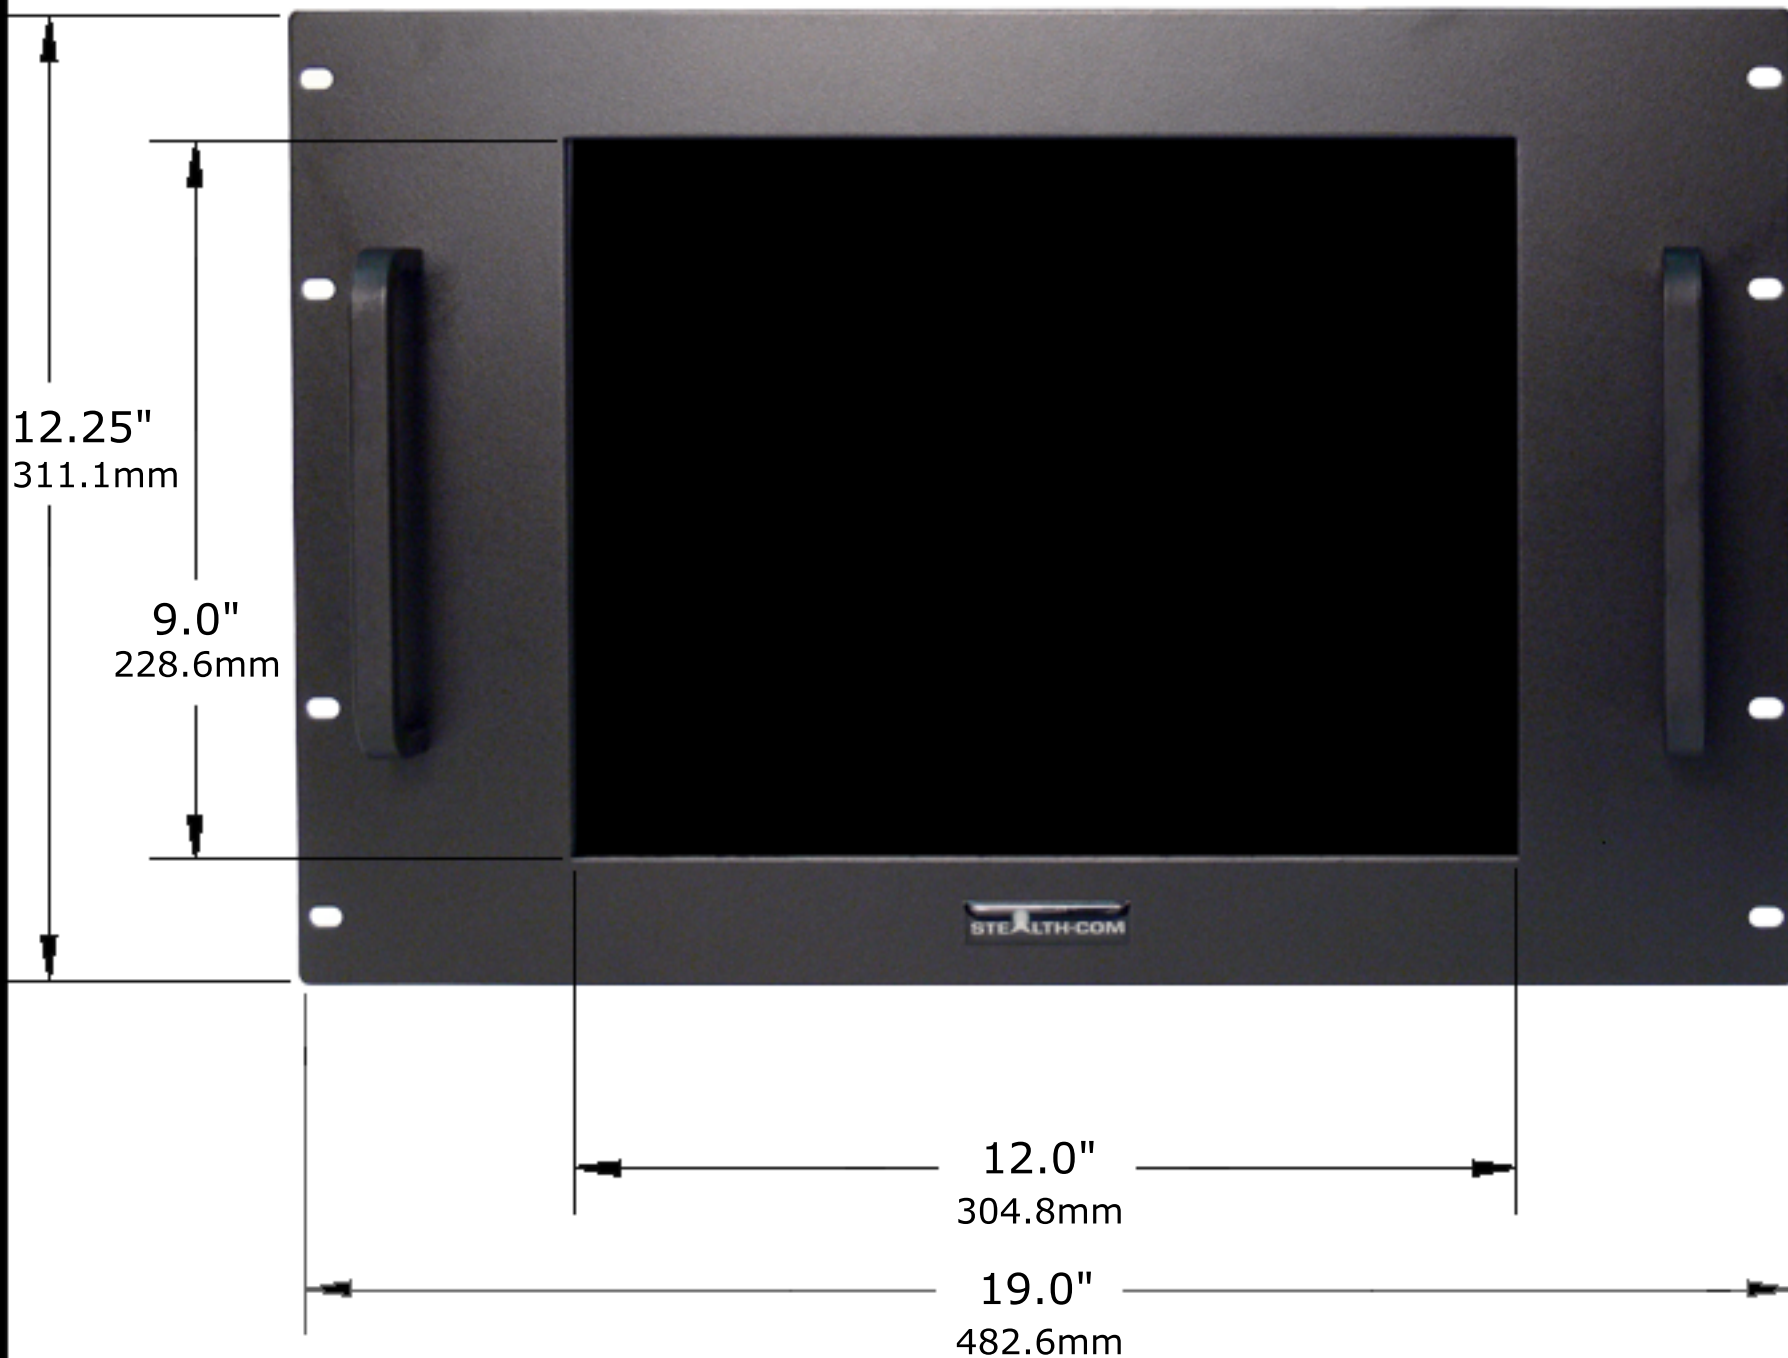

# SIDE VIEW

(side view shown with removable power supply)

\* add 1.77" or 45mm to Depth for Removable Power Supply

# FRONT VIEW

All dimensions shown in Inches and Millimeters

# 15" Rack Mount LCD Monitor

|           |                            |             |
|-----------|----------------------------|-------------|
| Model #   | SV-1500T-RM                | Page 1 of 1 |
| Scale     | Not to Scale               |             |
| Date      | September 24, 2010         |             |
| Drawn by  | Andrew Pakula              |             |
| Drawing # | DWG-5011-REV-03-SV1500T-RM |             |