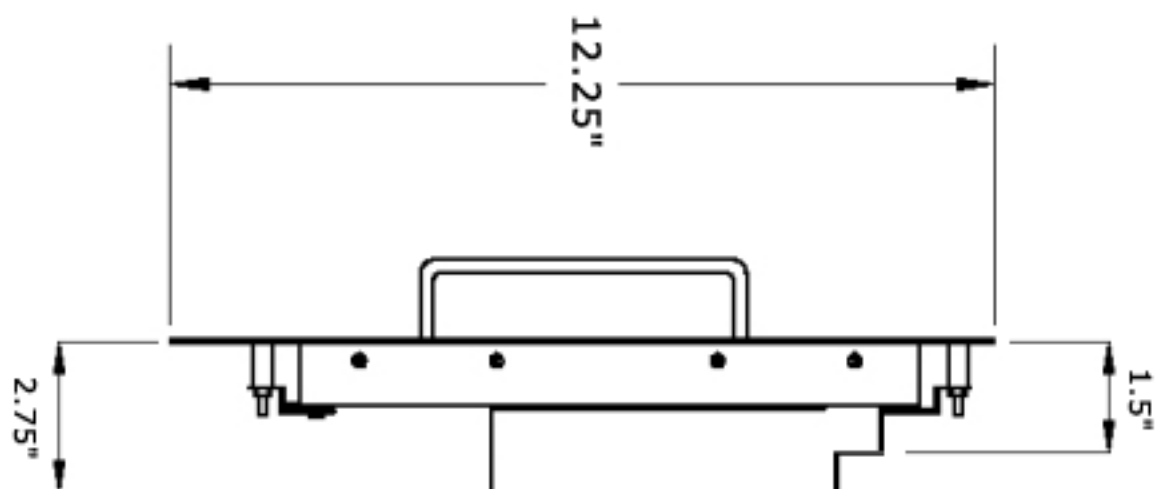

FRONT VIEW

SIDE VIEW

15" Rack Mount LCD Monitor

All dimensions shown in Inches

Model # SV1500N2-RM

Scale Not to Scale

Date July 20, 2005

Drawn by Andrew Pakula

Drawing # DWG-5011-REV-02-SV1500N2-RM

Page 1 of 1