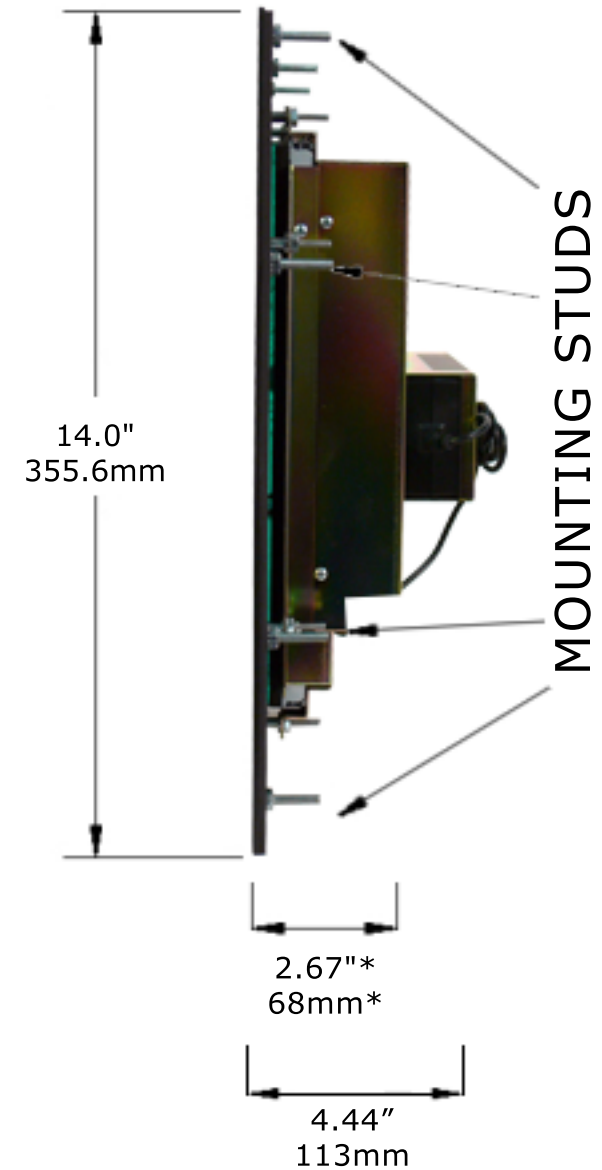

SIDE VIEW

(side view shown with removable power supply)

** add 1.77" or 45mm to Depth for Removable Power Supply*

FRONT VIEW

All dimensions shown in Inches and Millimeters

| | |
|-----------|----------------------------|
| Model # | SV-1500T-PM |
| Scale | Not to Scale |
| Date | September 24, 2010 |
| Drawn by | Andrew Pakula |
| Drawing # | DWG-5010-REV-03-SV1500T-PM |

Page 1 of 1

15" Panel Mount LCD Monitor

www.stealth.com
1-888-STEALTH

STEALTH.COM