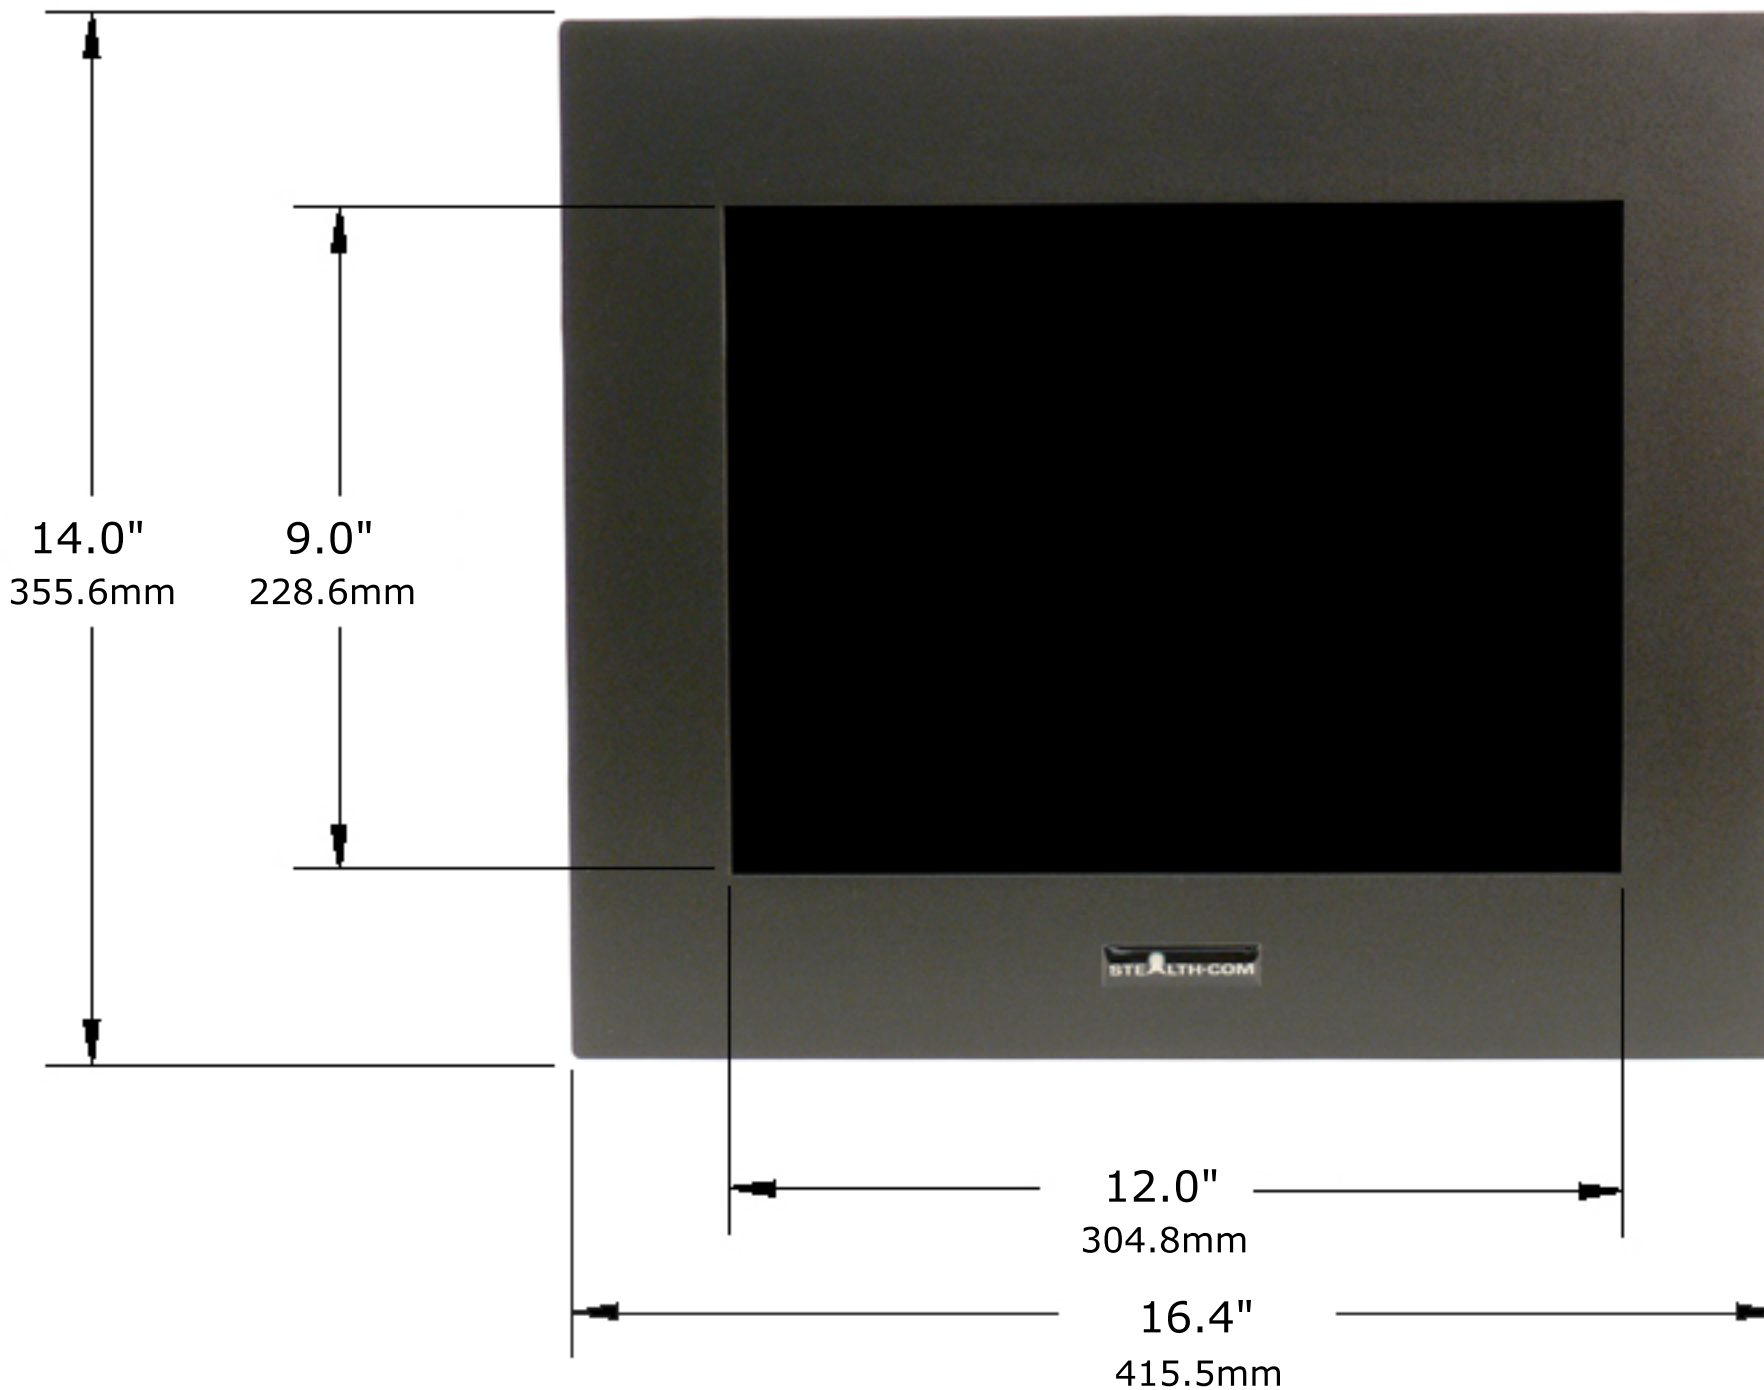

SIDE VIEW

(side view shown with removable power supply)

** add 1.77" or 45mm to Depth for Removable Power Supply*

FRONT VIEW

All dimensions shown in Inches and Millimeters

| | |
|-----------|----------------------------|
| Model # | SV-1500T-PM |
| Scale | Not to Scale |
| Date | September 24, 2010 |
| Drawn by | Andrew Pakula |
| Drawing # | DWG-5010-REV-03-SV1500T-PM |

Page 1 of 1

15" Panel Mount LCD Monitor

www.stealth.com
1-888-STEALTH

STEALTH.COM