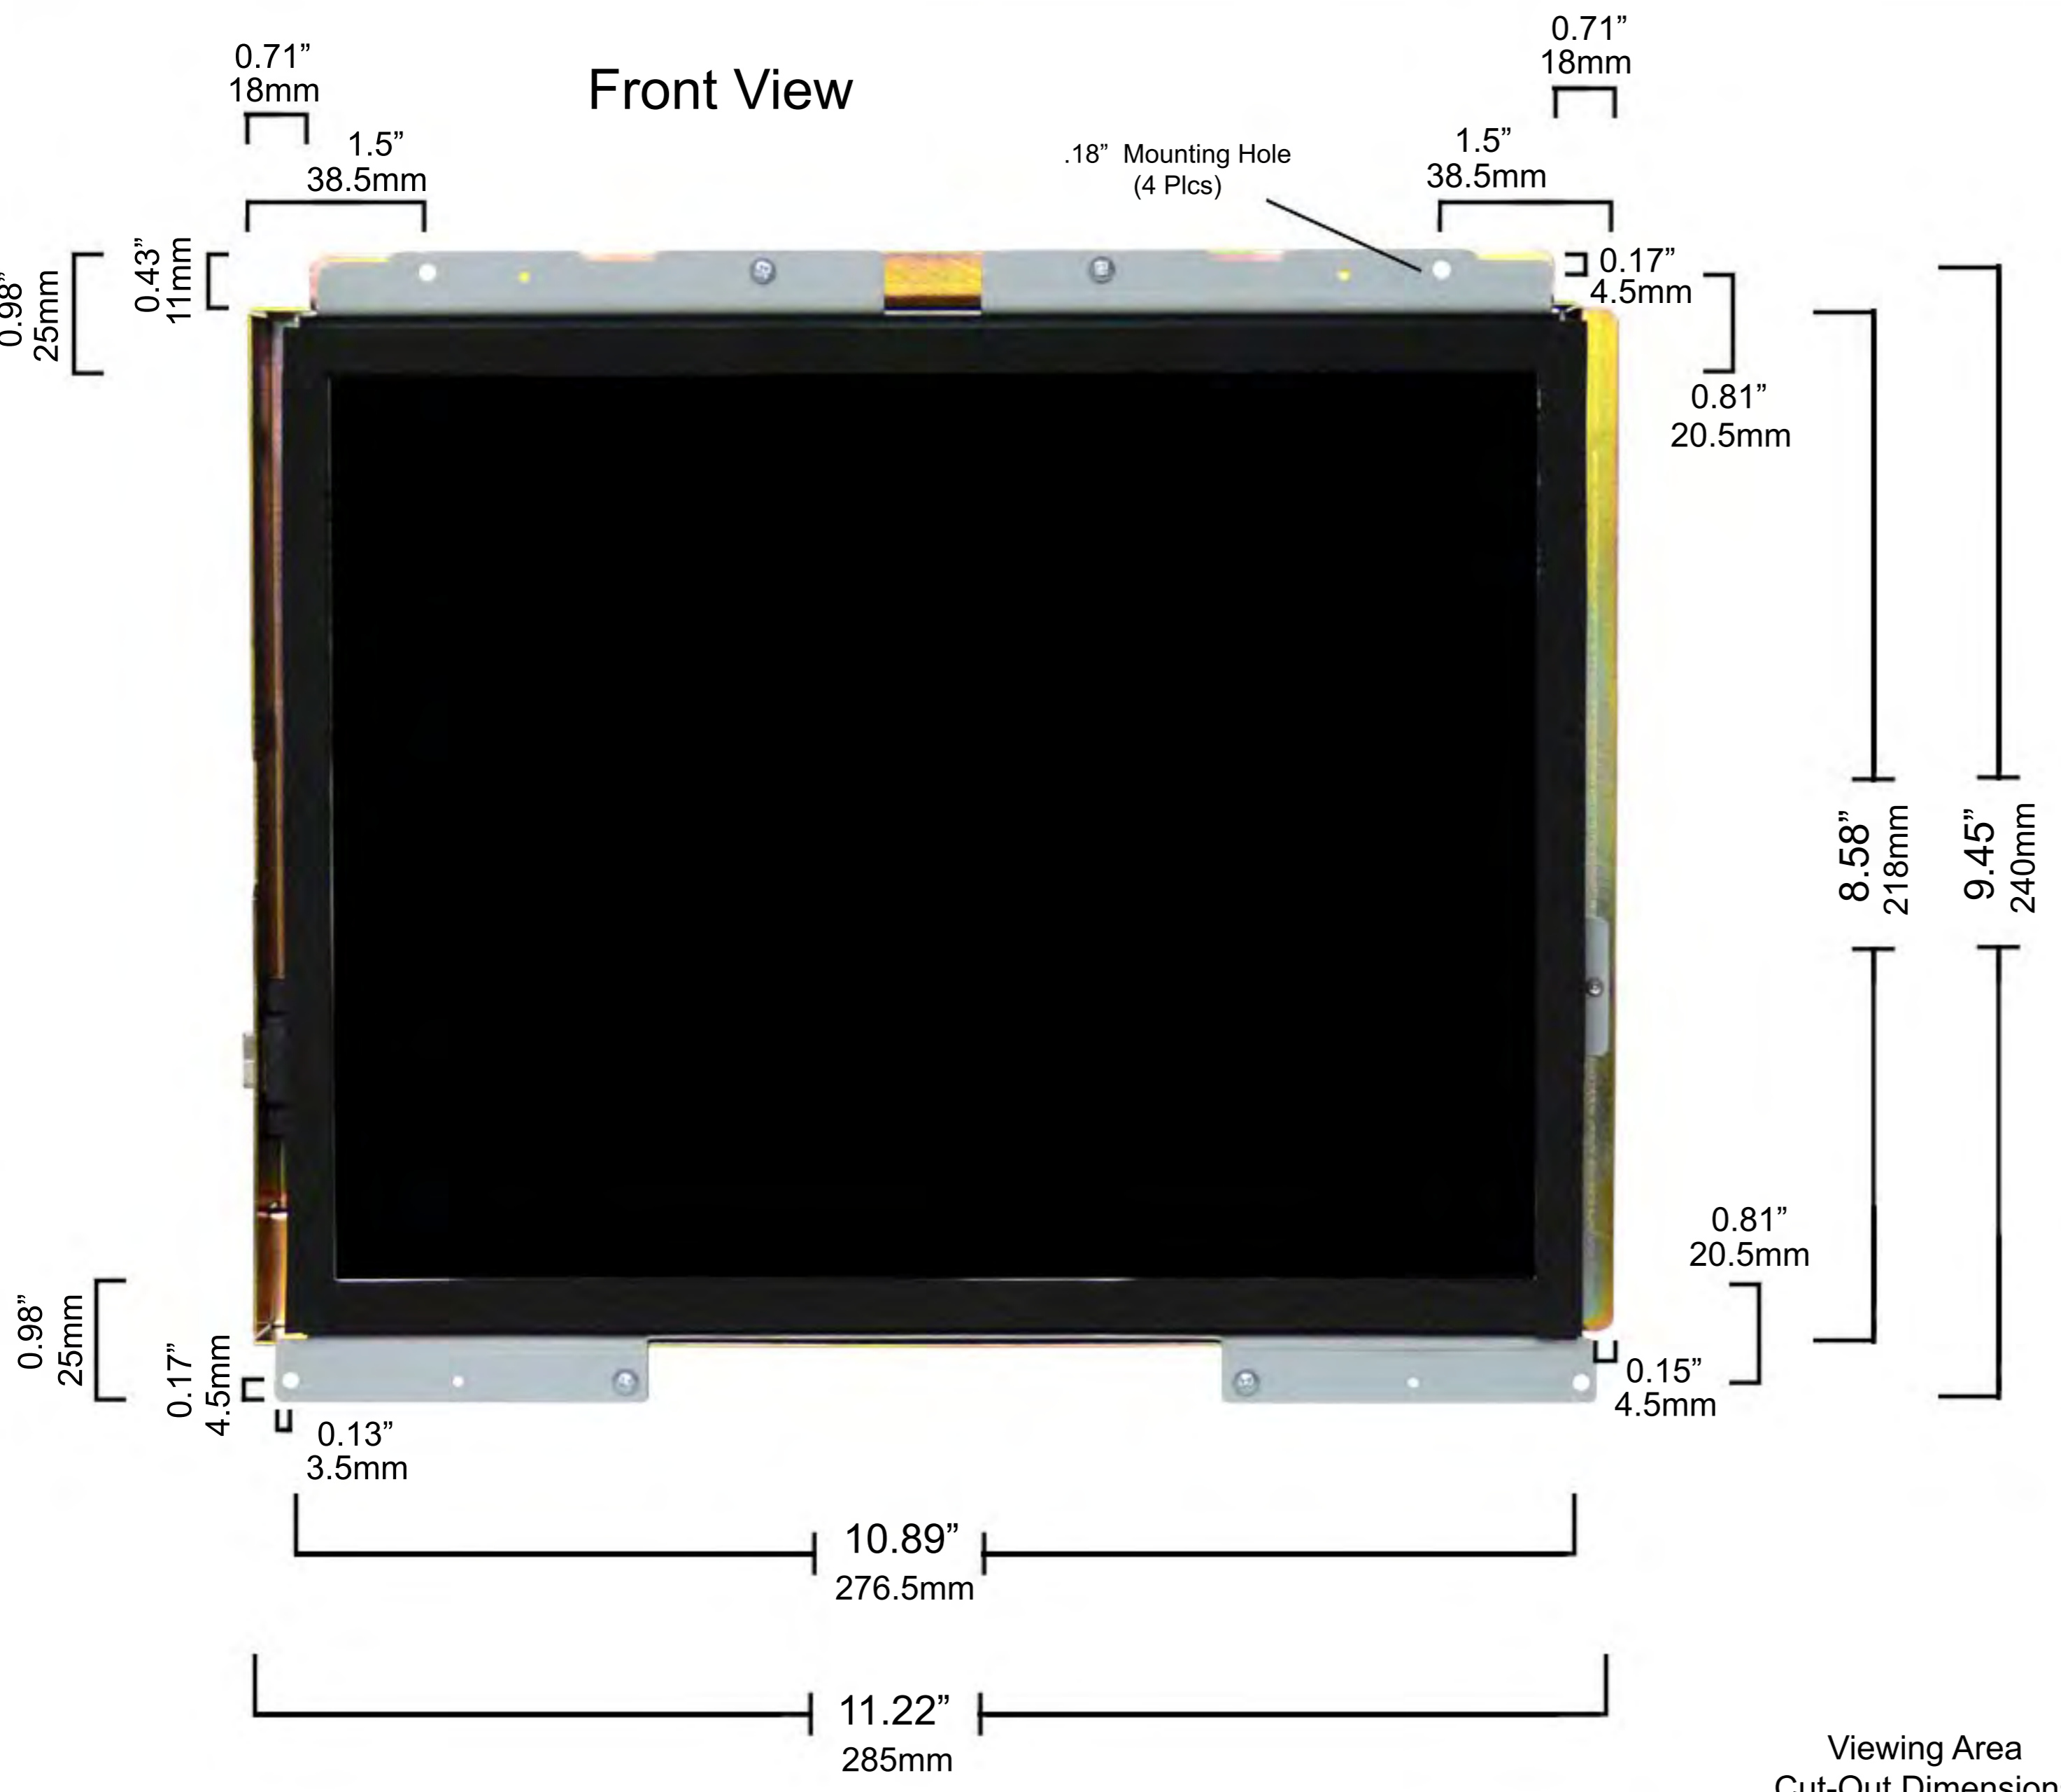

# Front View

# Side View

Viewing Area  
Cut-Out Dimensions  
9.68" W x 7.26" H  
245.8mm x 184.4mm

# Model: 12" OEM/Open-Frame LCD Monitor