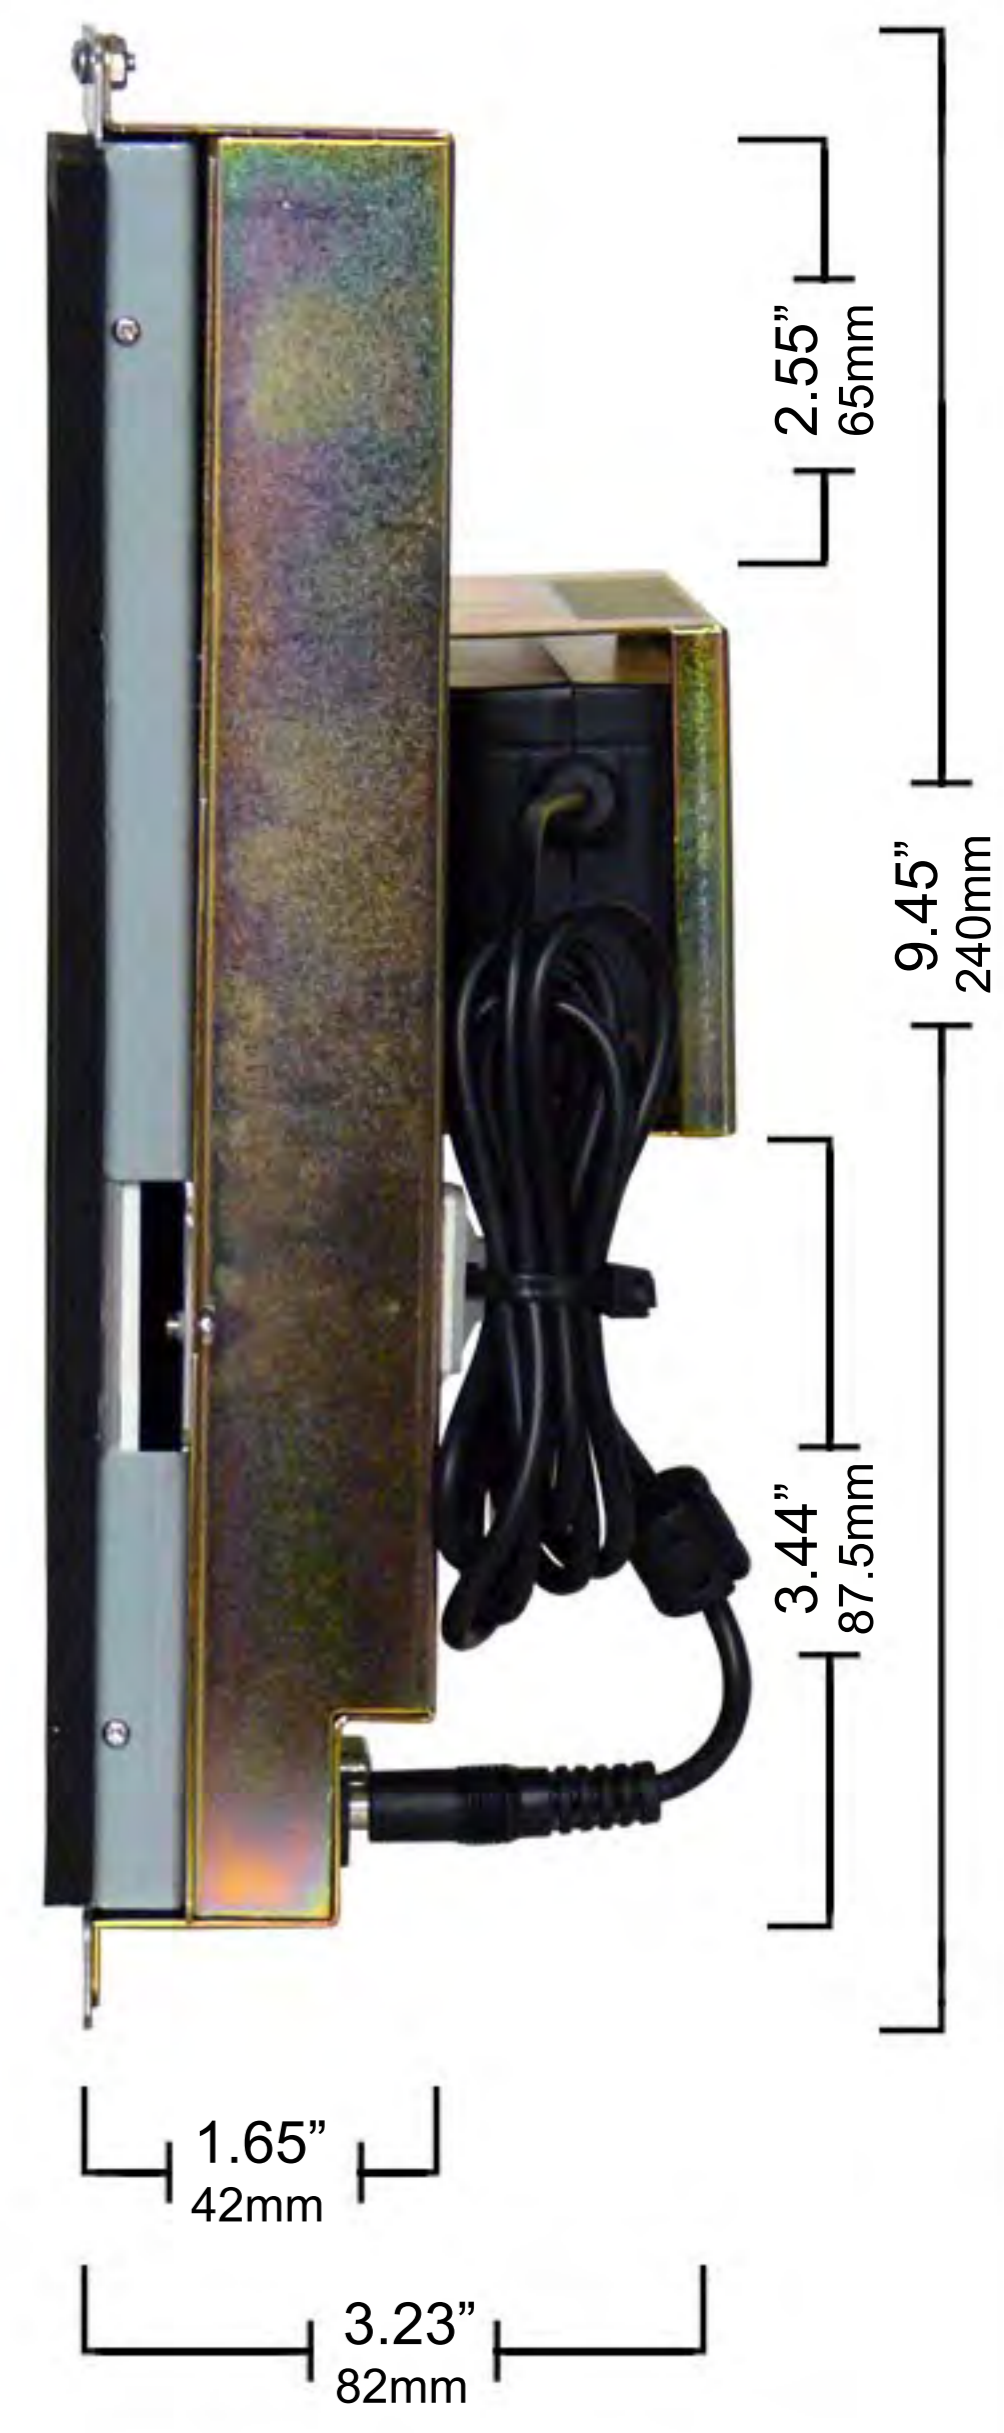

# Front View

# Side View

Viewing Area  
Cut-Out Dimensions  
9.68" W x 7.26" H  
245.8mm x 184.4mm

# Model: 12" OEM/Open-Frame LCD Monitor