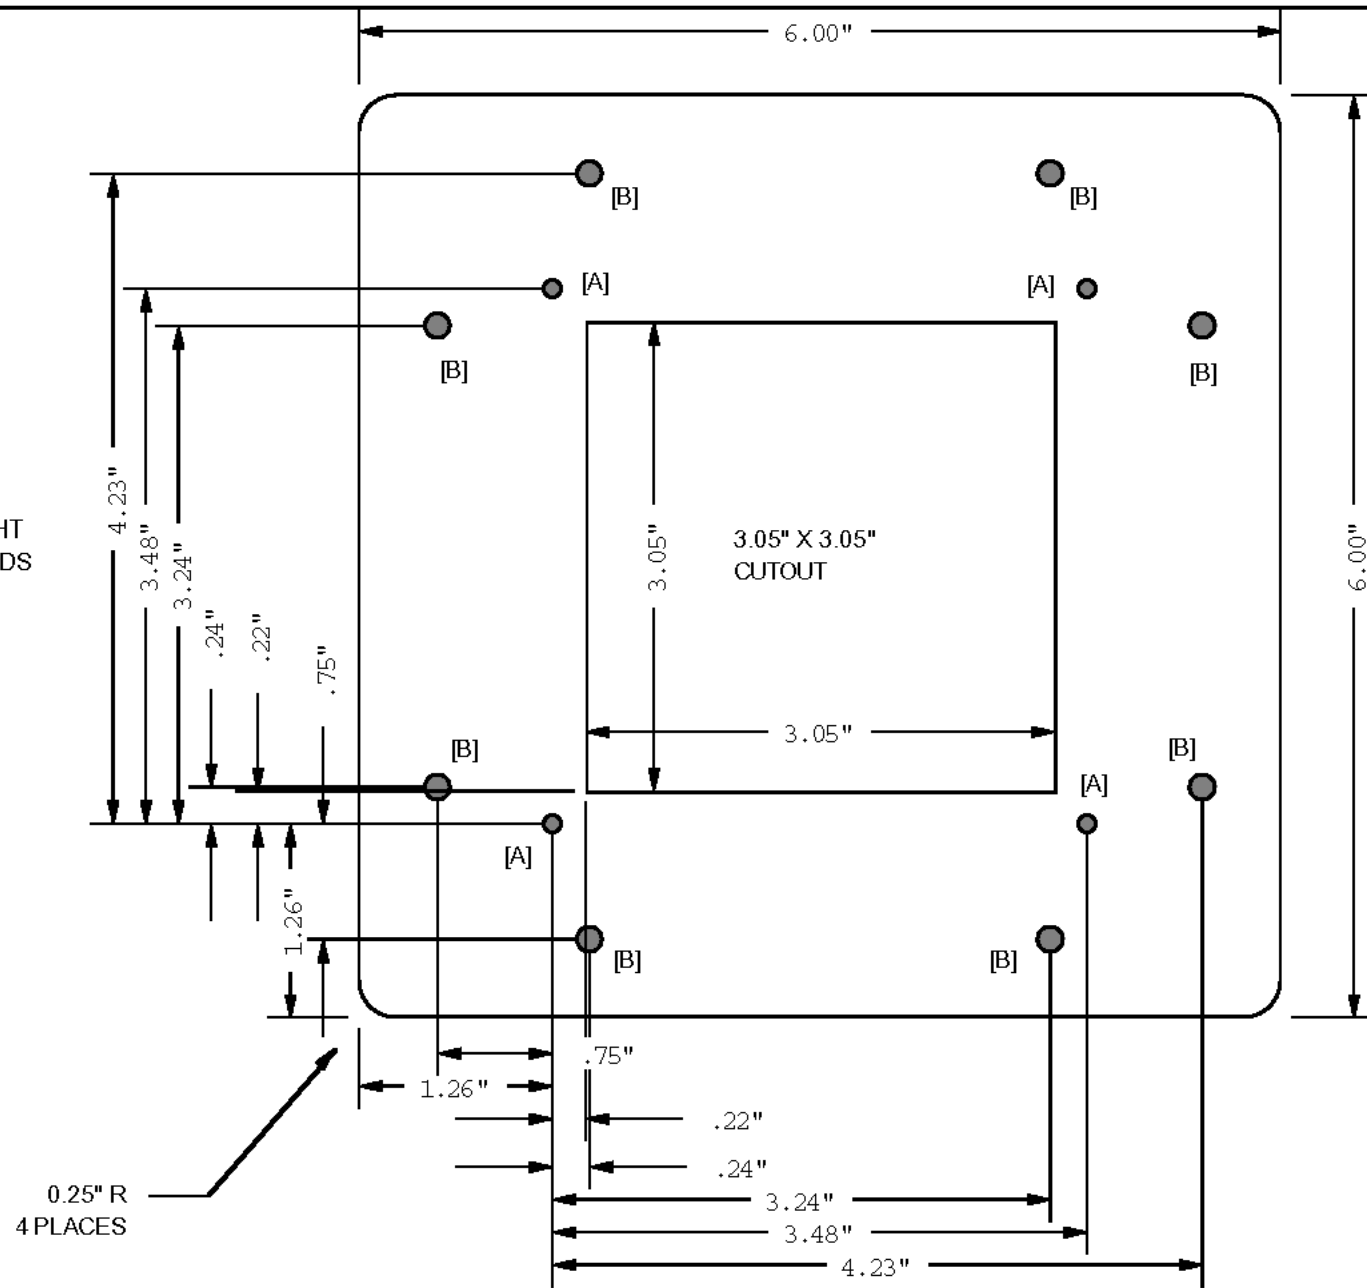

- [A] 4-40 X 0.5" TH'D STUDS
4 PLACES
- [B] 8-32 X 0.5" TH'D STUDS
8 PLACES

MATERIAL: 14 GAUGE
STAINLESS STEEL
(0.075")

FINISH: SAND LEFT TO RIGHT
ON SIDE OPPOSITE STUDS

All dimensions referenced to outside edges

1:1.25

Model: HULA-PM

Stealth Computer Corporation, 4-530 Rowntree Dairy Road, Woodbridge ON, L4L 8H2

Voice (905) 264-9000

FAX: (905) 264-7440

Email: sales@stealthcomputer.com

Website: www.stealthcomputer.com

3/16" DIA THRU HOLE
8 PLACES

1:1.25