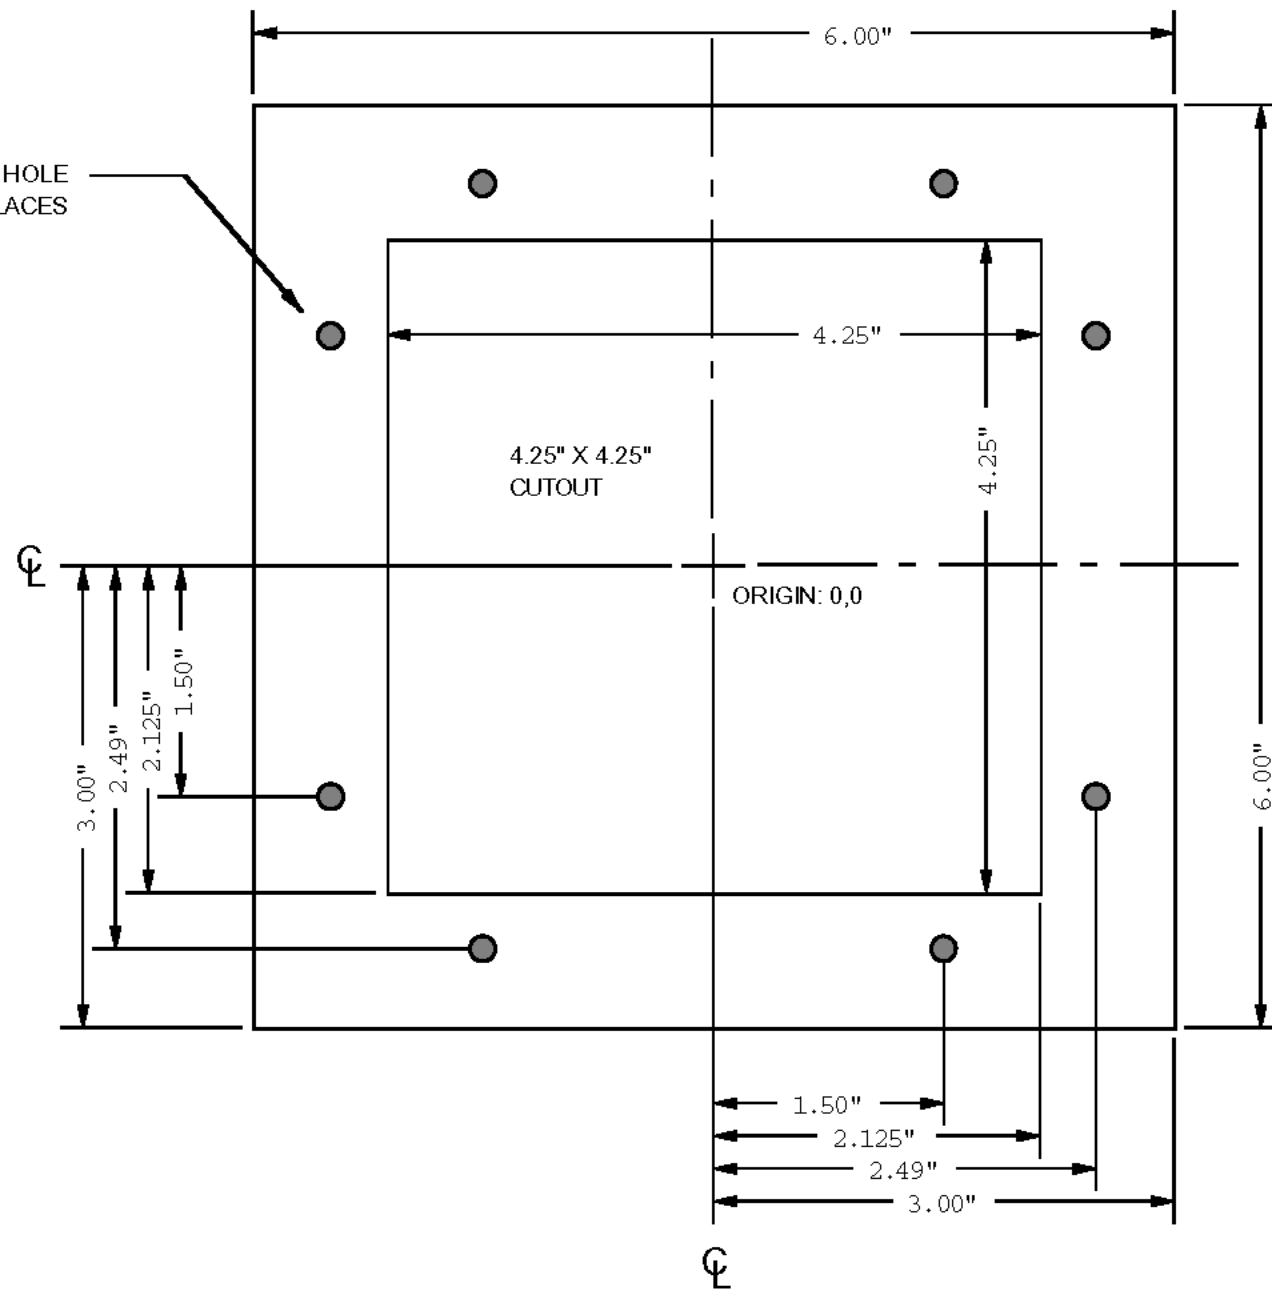

- [A] 4-40 X 0.5" TH'D STUDS
4 PLACES
- [B] 8-32 X 0.5" TH'D STUDS
8 PLACES

MATERIAL: 14 GAUGE
STAINLESS STEEL
(0.075")

FINISH: SAND LEFT TO RIGHT
ON SIDE OPPOSITE STUDS

All dimensions referenced to outside edges

3/16" DIA THRU HOLE
8 PLACES

1:1.25