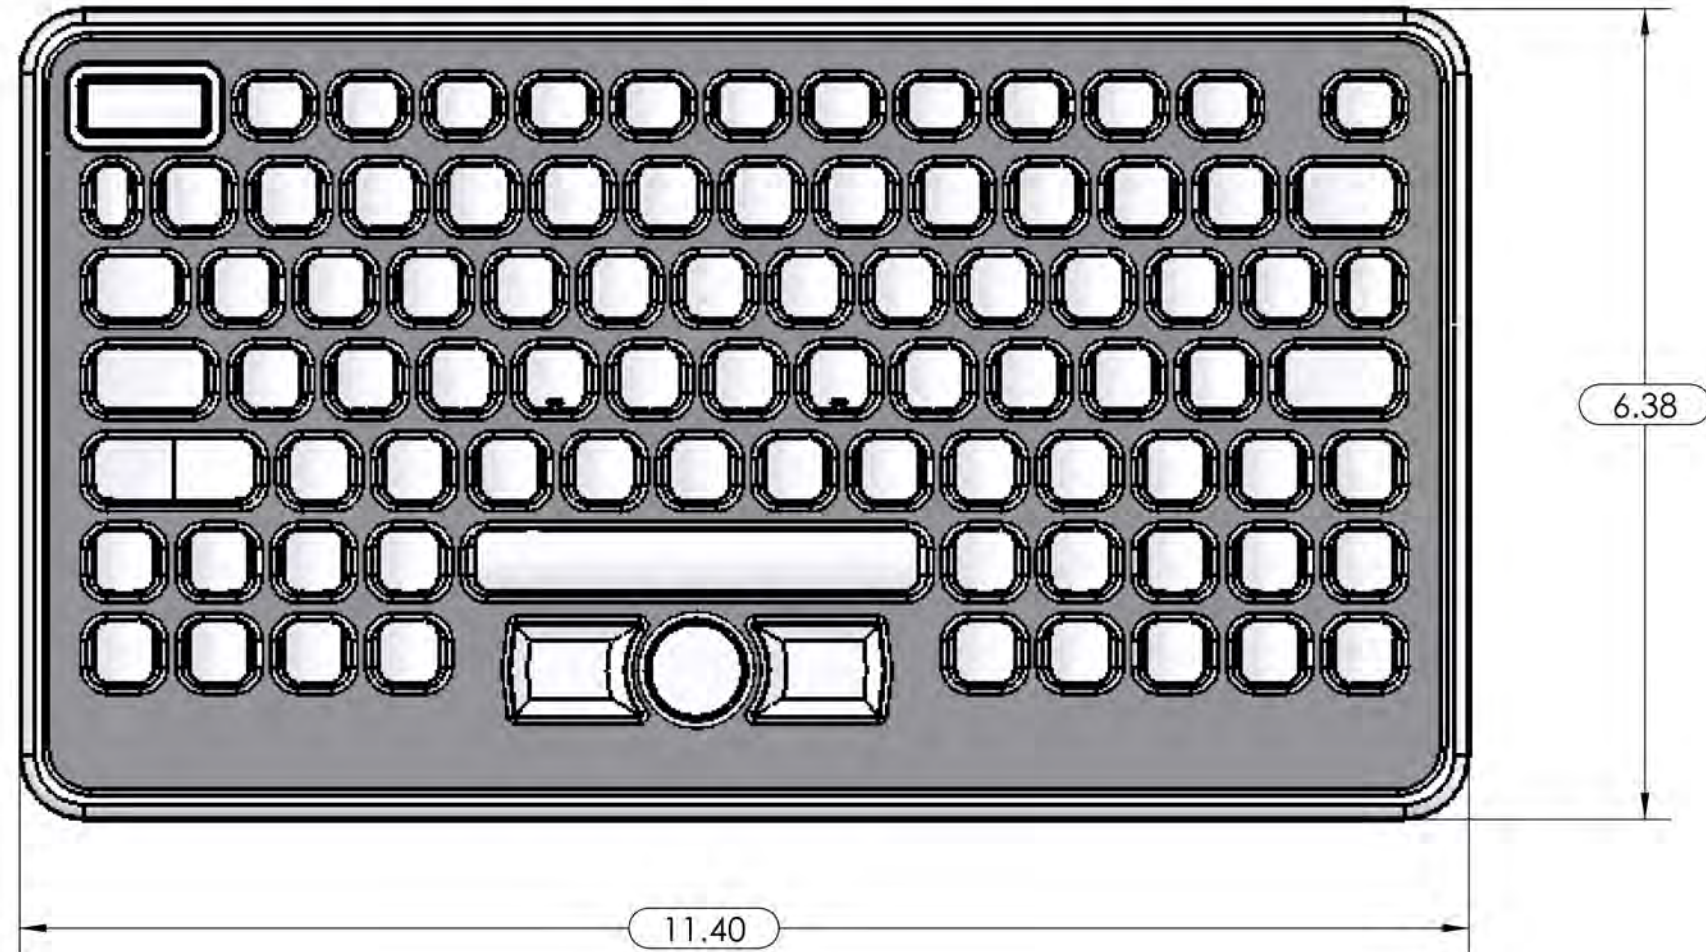

F  
E  
D  
C  
B  
A

8 7 6 5 4 3 2 1

<small>UNLESS OTHERWISE SPECIFIED DIMENSIONS ARE IN INCHES</small>  <small>TOLERANCES:</small>  <small>ANGULAR: ± 1/2 DEG.</small> <small>TWO PLACE DECIMAL ±0.01</small> <small>THREE PLACE DECIMAL ±0.005</small>  <small>MATERIAL: SEE NOTES</small>  <small>FINISH: SEE NOTES</small>  <small>DO NOT SCALE DRAWING</small>	<small>DRAWN BY:</small> NJP	<small>DATE:</small> 11-19-08		<small>1-888-STEALTH</small> <small>www.stealth.com</small>	
	<small>APPROVED BY:</small>	<small>DATE:</small>			
	<small>ITEM NAME / DESCRIPTION:</small> Keyboard Reference Drawing			<small>REVISION:</small> <b>A</b>	<small>SHEET 1 OF 1</small>
	<small>THIRD ANGLE PROJECTION</small>	<small>SIZE</small> <b>C</b>	<small>DRAWING NUMBER:</small>	<small>SCALE 5:8</small>	

8 7 6 5 4 3 2 1