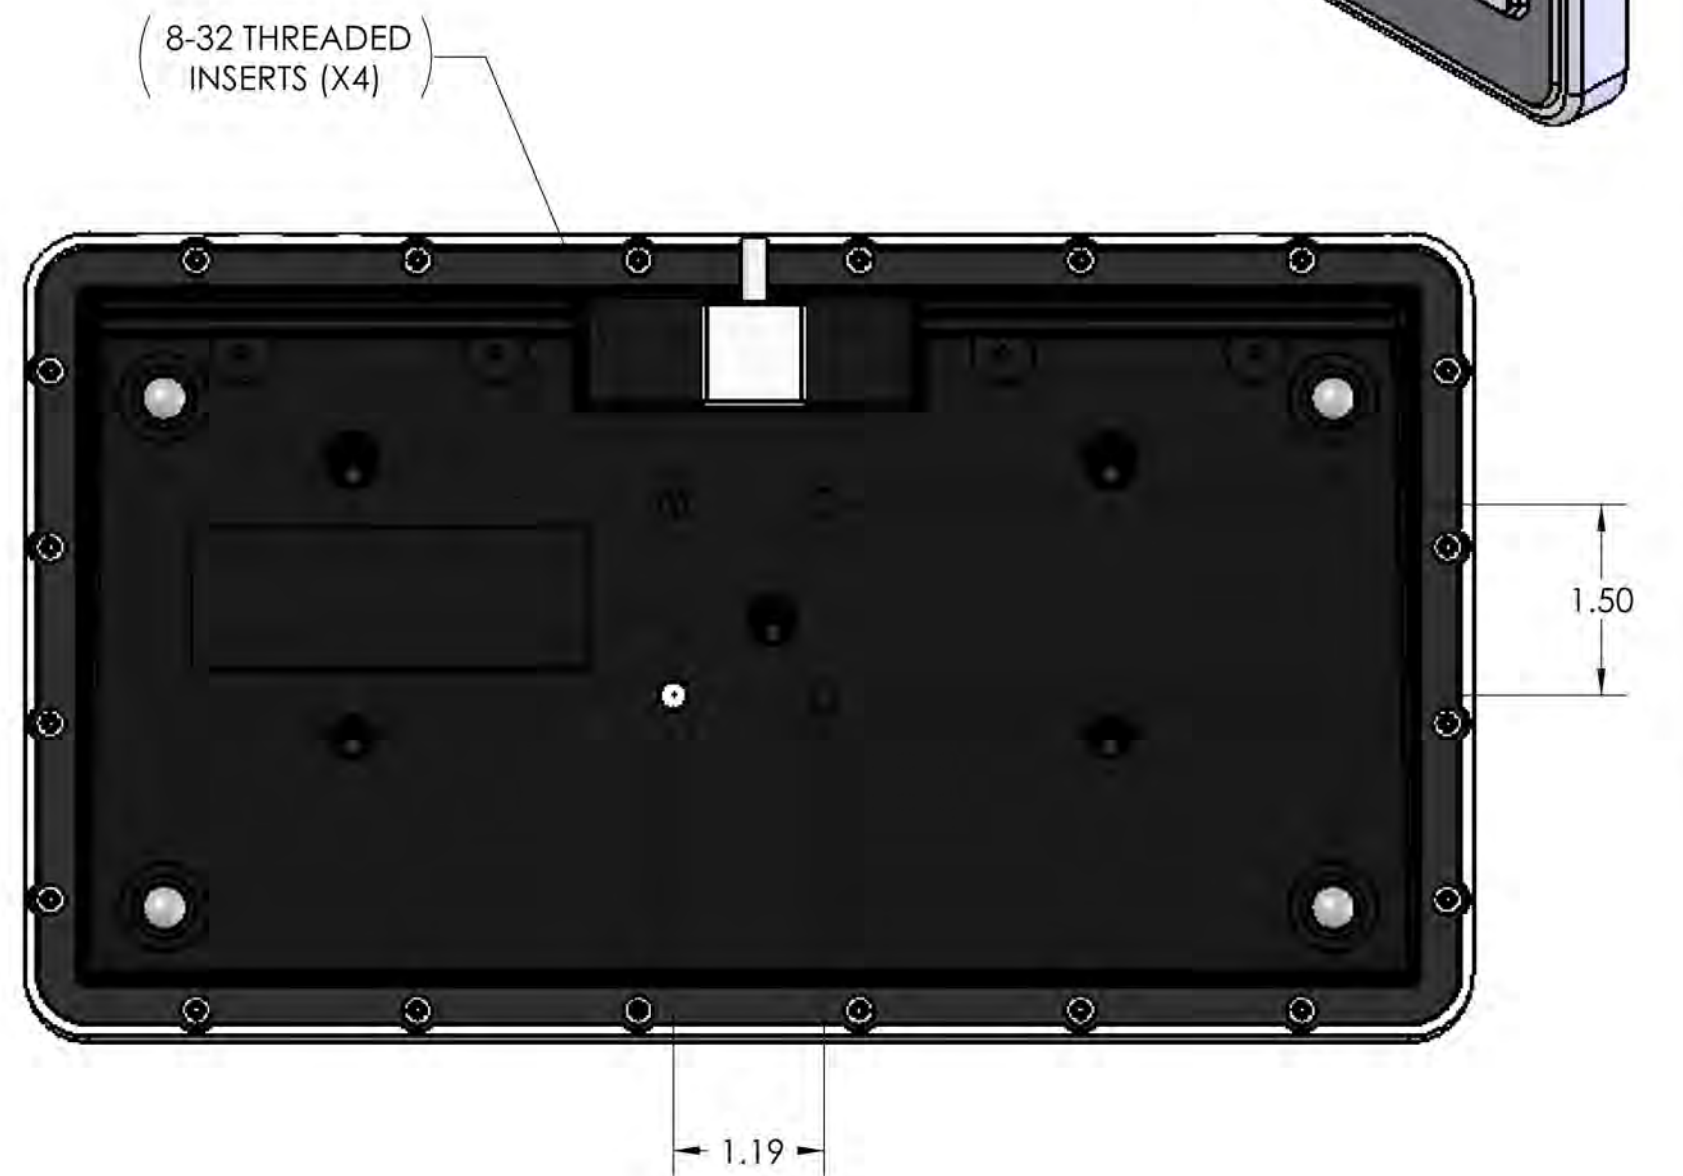

F  
E  
D  
C  
B  
A

8 7 6 5 4 3 2 1

<small>UNLESS OTHERWISE SPECIFIED DIMENSIONS ARE IN INCHES</small>  <small>TOLERANCES:</small>  <small>ANGULAR: ± 1/2 DEG.</small> <small>TWO PLACE DECIMAL ±0.01</small> <small>THREE PLACE DECIMAL ±0.005</small>  <small>MATERIAL: SEE NOTES</small>  <small>FINISH: SEE NOTES</small>  <small>DO NOT SCALE DRAWING</small>	<small>DRAWN BY:</small> NJP	<small>DATE:</small> 11-19-08		<small>1-888-STEALTH</small> <small>www.stealth.com</small>	
	<small>APPROVED BY:</small>	<small>DATE:</small>			
	<small>ITEM NAME / DESCRIPTION:</small> Keyboard Reference Drawing			<small>REVISION:</small> <b>A</b>	<small>SHEET 1 OF 1</small>
	<small>THIRD ANGLE PROJECTION</small>	<small>SIZE</small> <b>C</b>	<small>DRAWING NUMBER:</small>	<small>SCALE 5:8</small>	

8 7 6 5 4 3 2 1